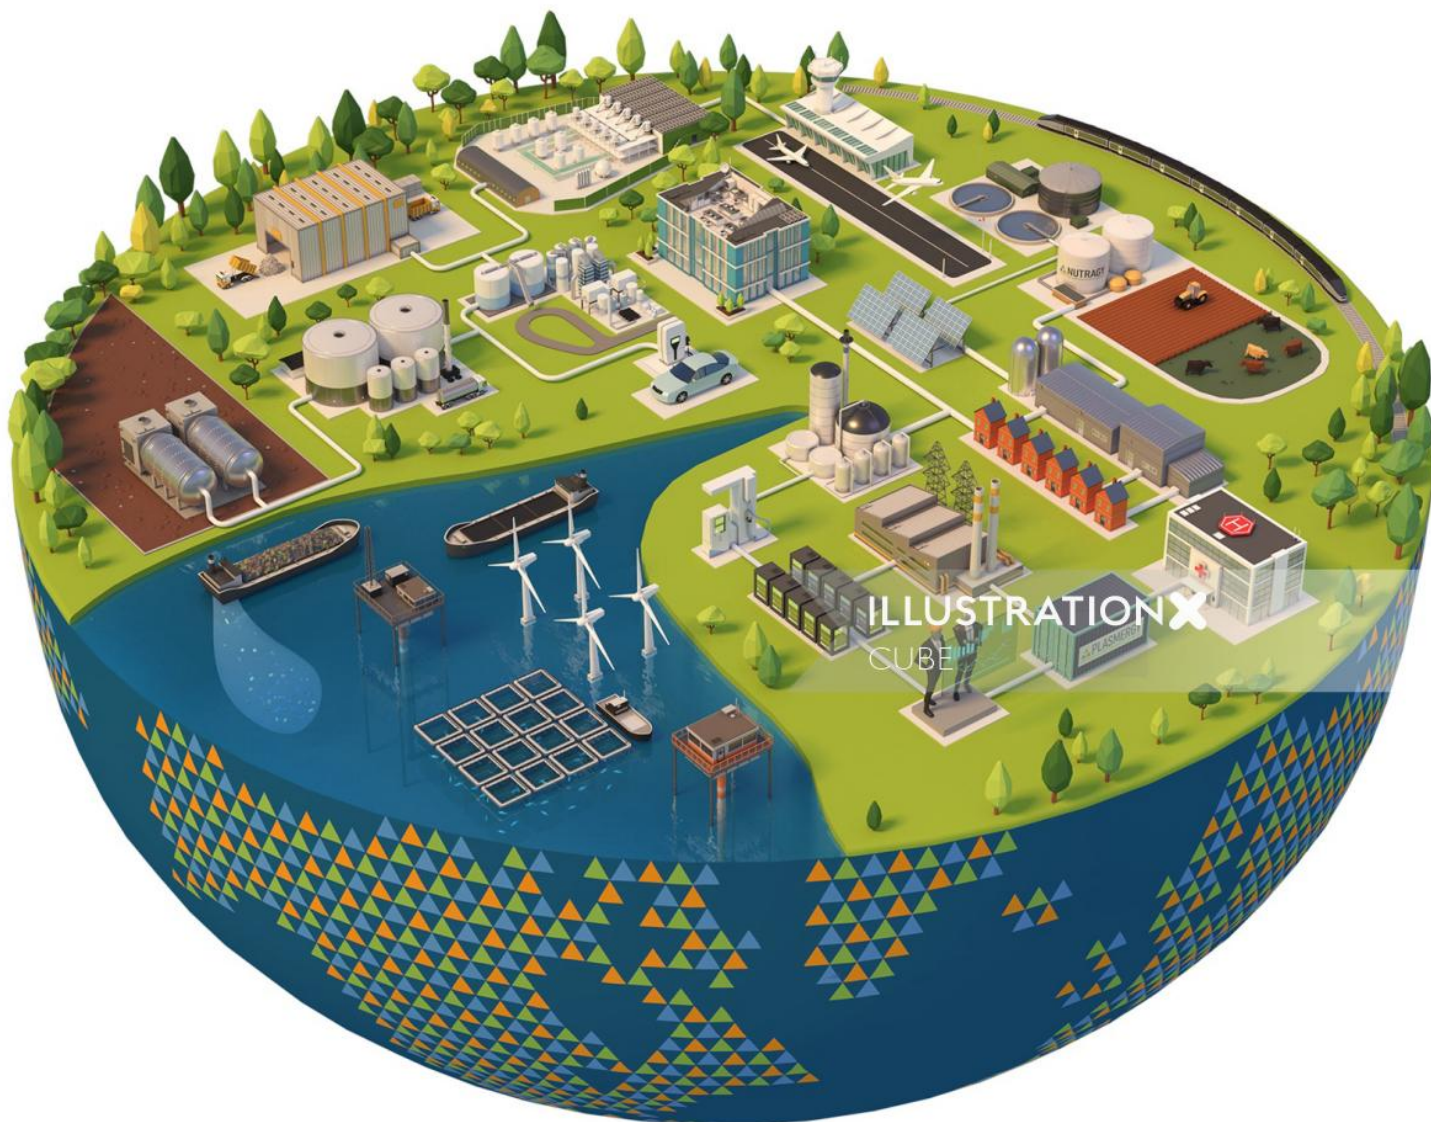

Welcome to my portfolio

CUBE

www.illustrationx.com/de/CUBE