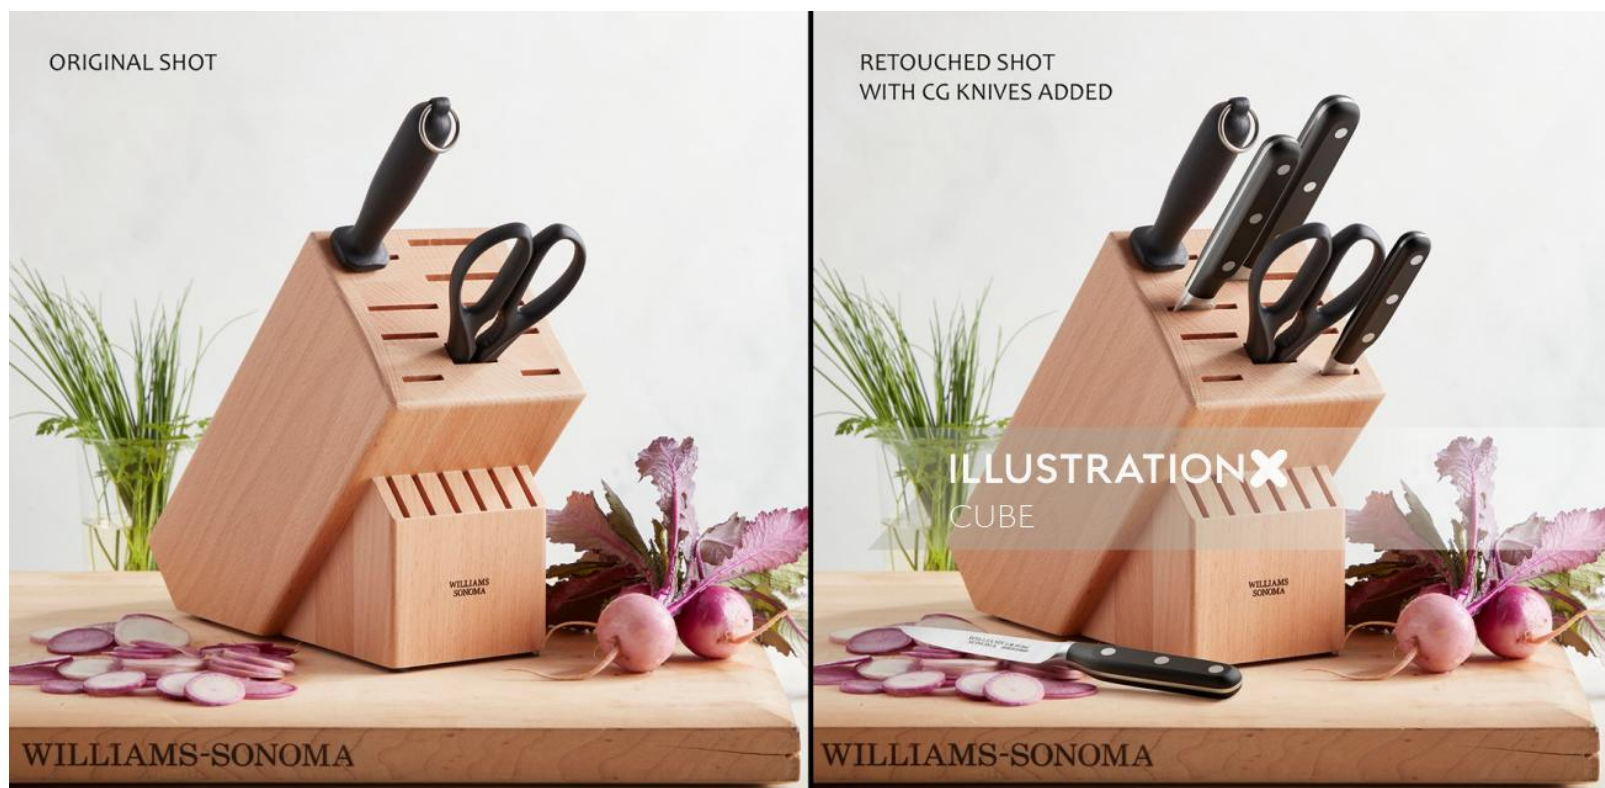

CUBE

www.illustrationx.com/in/CUBE