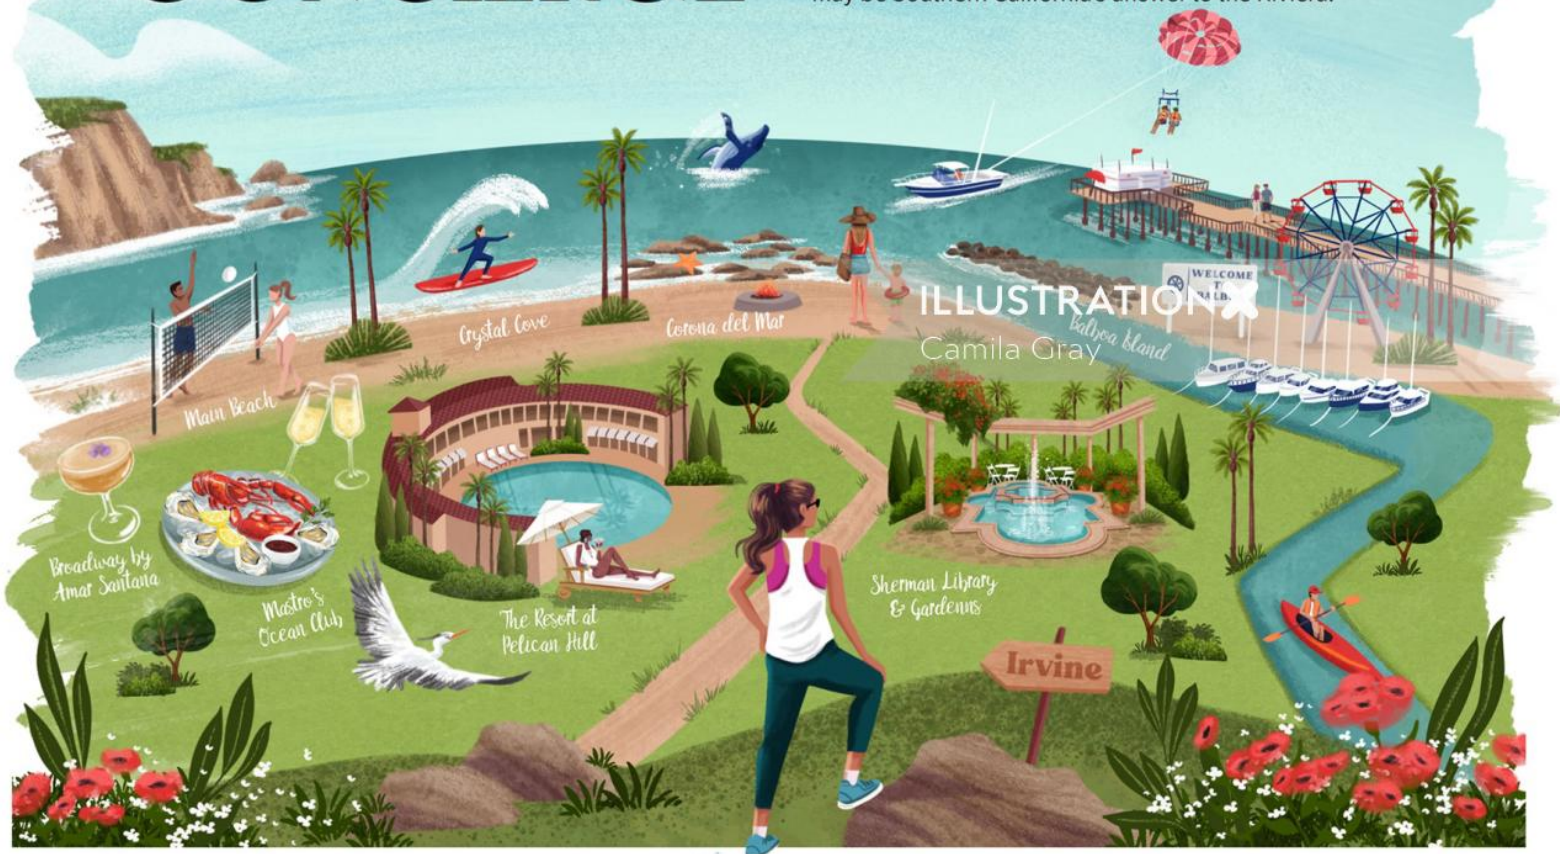

www.illustrationx.com/au/CamilaGray

ILLUSTRATION X
Camila Gray

Camila Gray

www.illustrationx.com/au/CamilaGray

YOUR COSTAL CONCIERGE

September is a magical time for Irvine residents to visit our local coast. The crowds have dispersed, and the ocean – like the place – is the perfect temperature.

Proximity to the Pacific is part of the allure of Irvine, a master-planned community that is only minutes from miles of beaches, a five-star resort and Michelin-rated restaurants.

The following tips will help you discover and explore 10 particularly lovely spots on a coast that may be Southern California's answer to the Riviera.