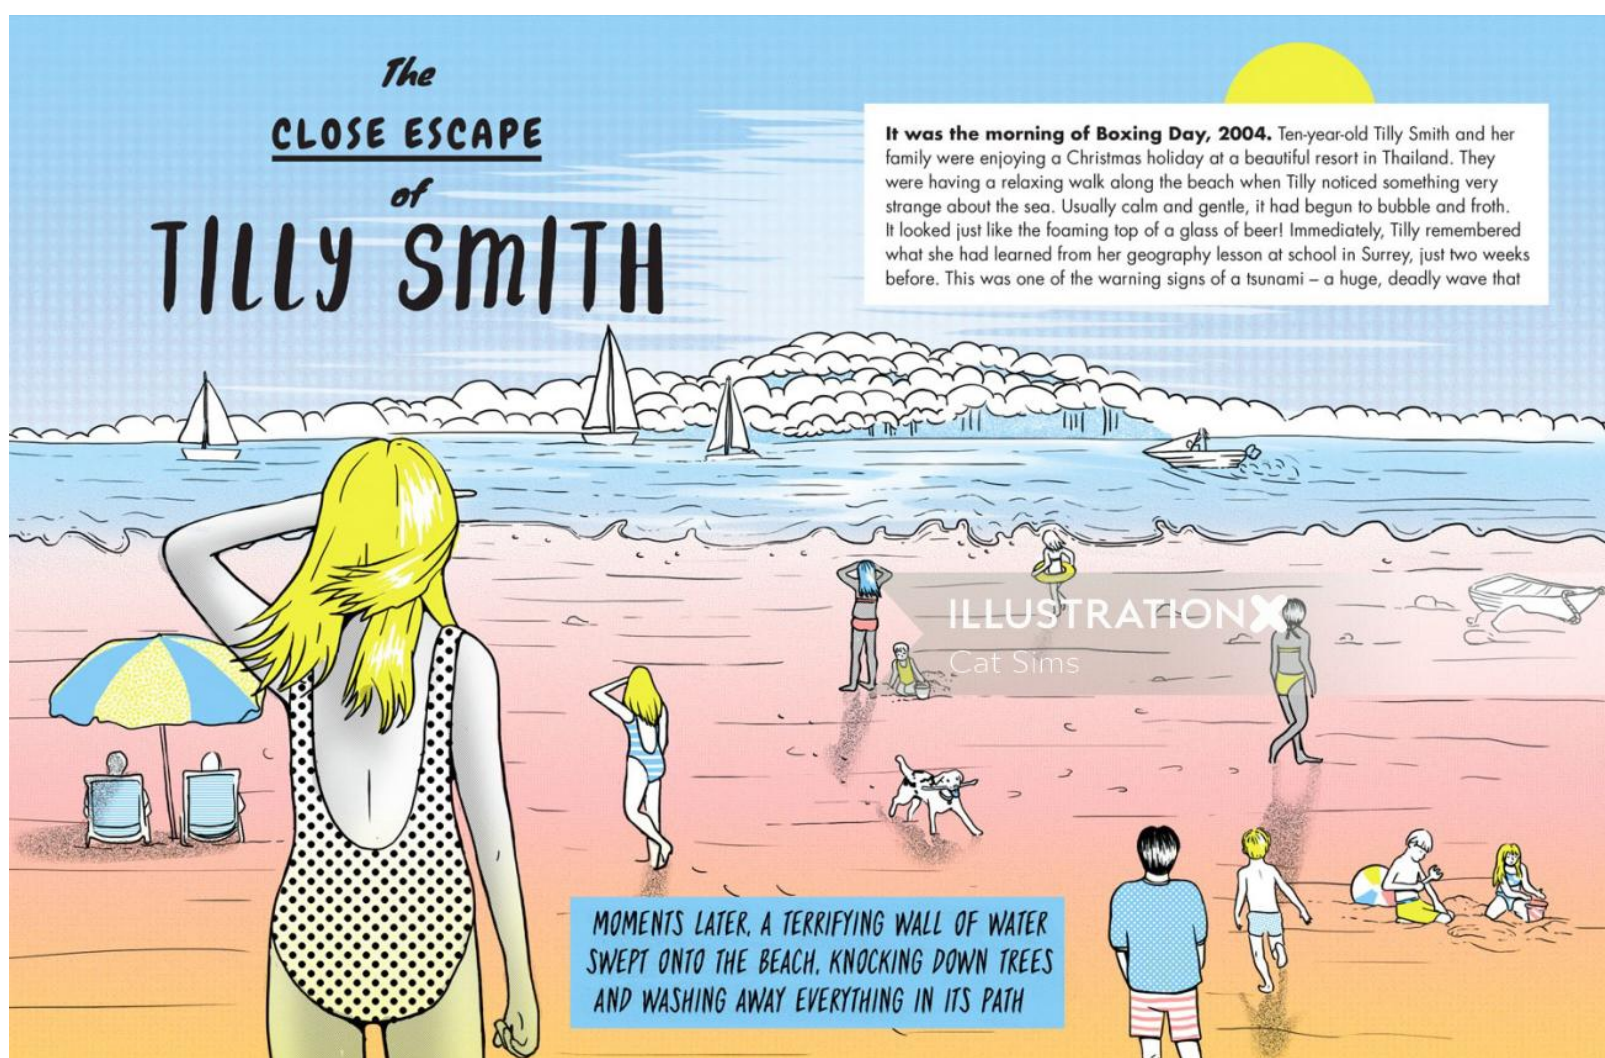

Cat Sims

www.illustrationx.com/au/CatSims