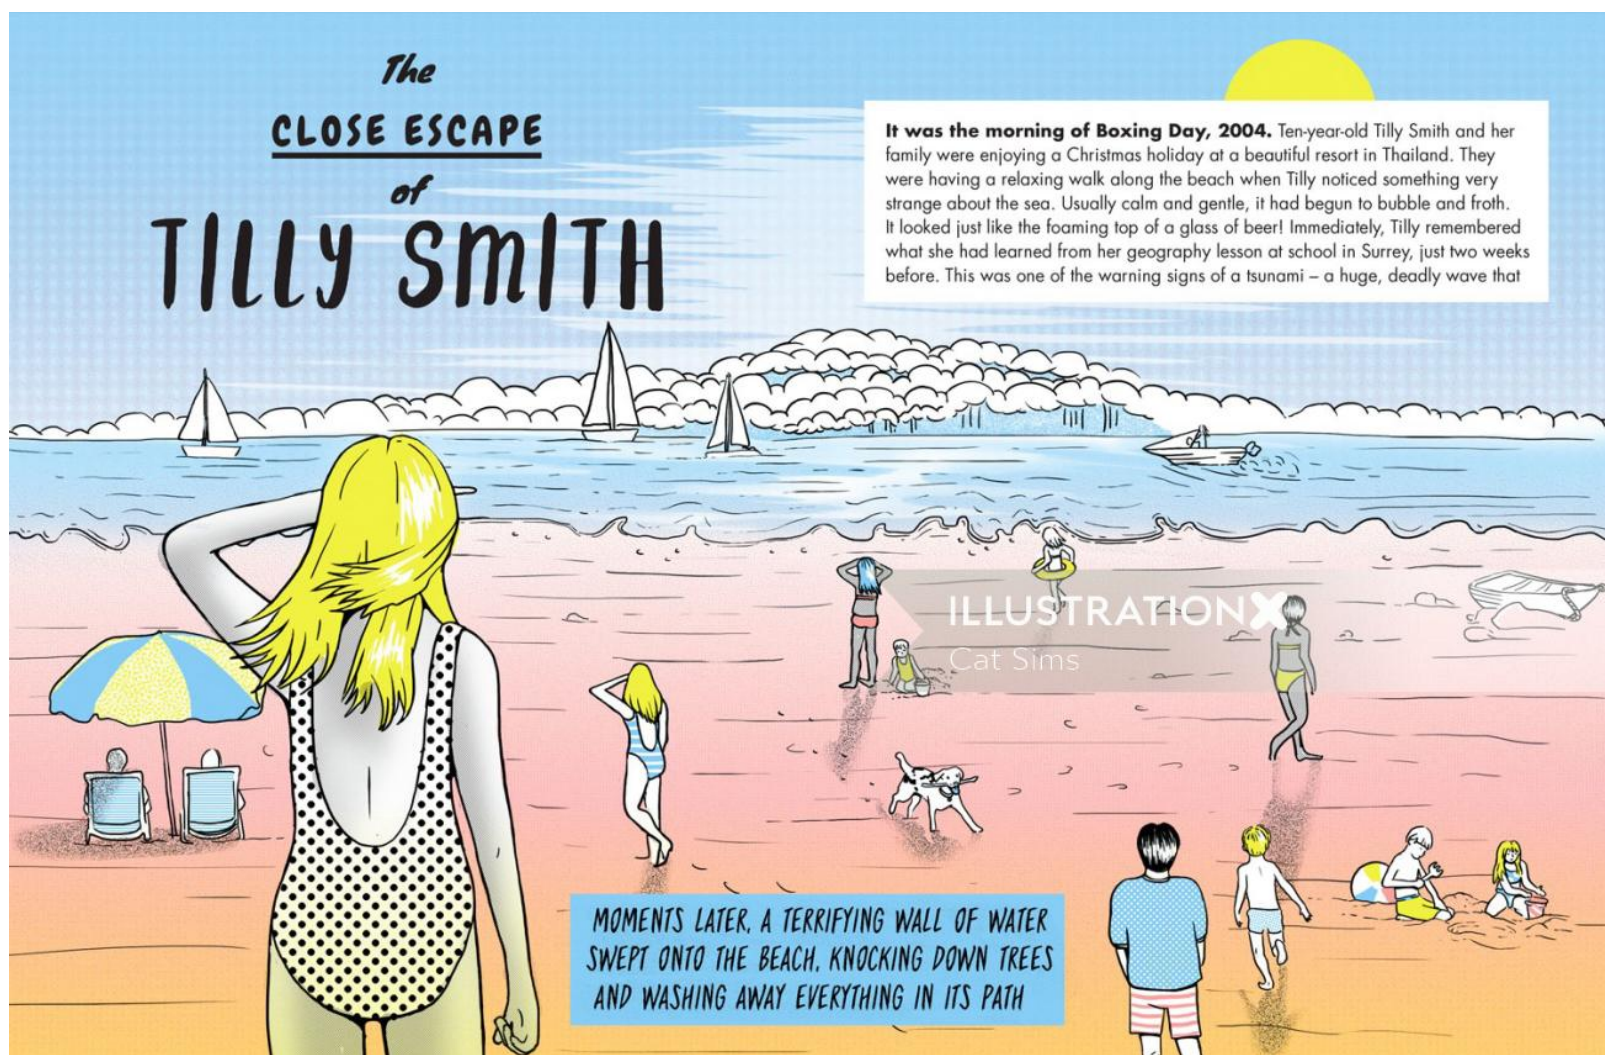

Cat Sims

www.illustrationx.com/de/CatSims