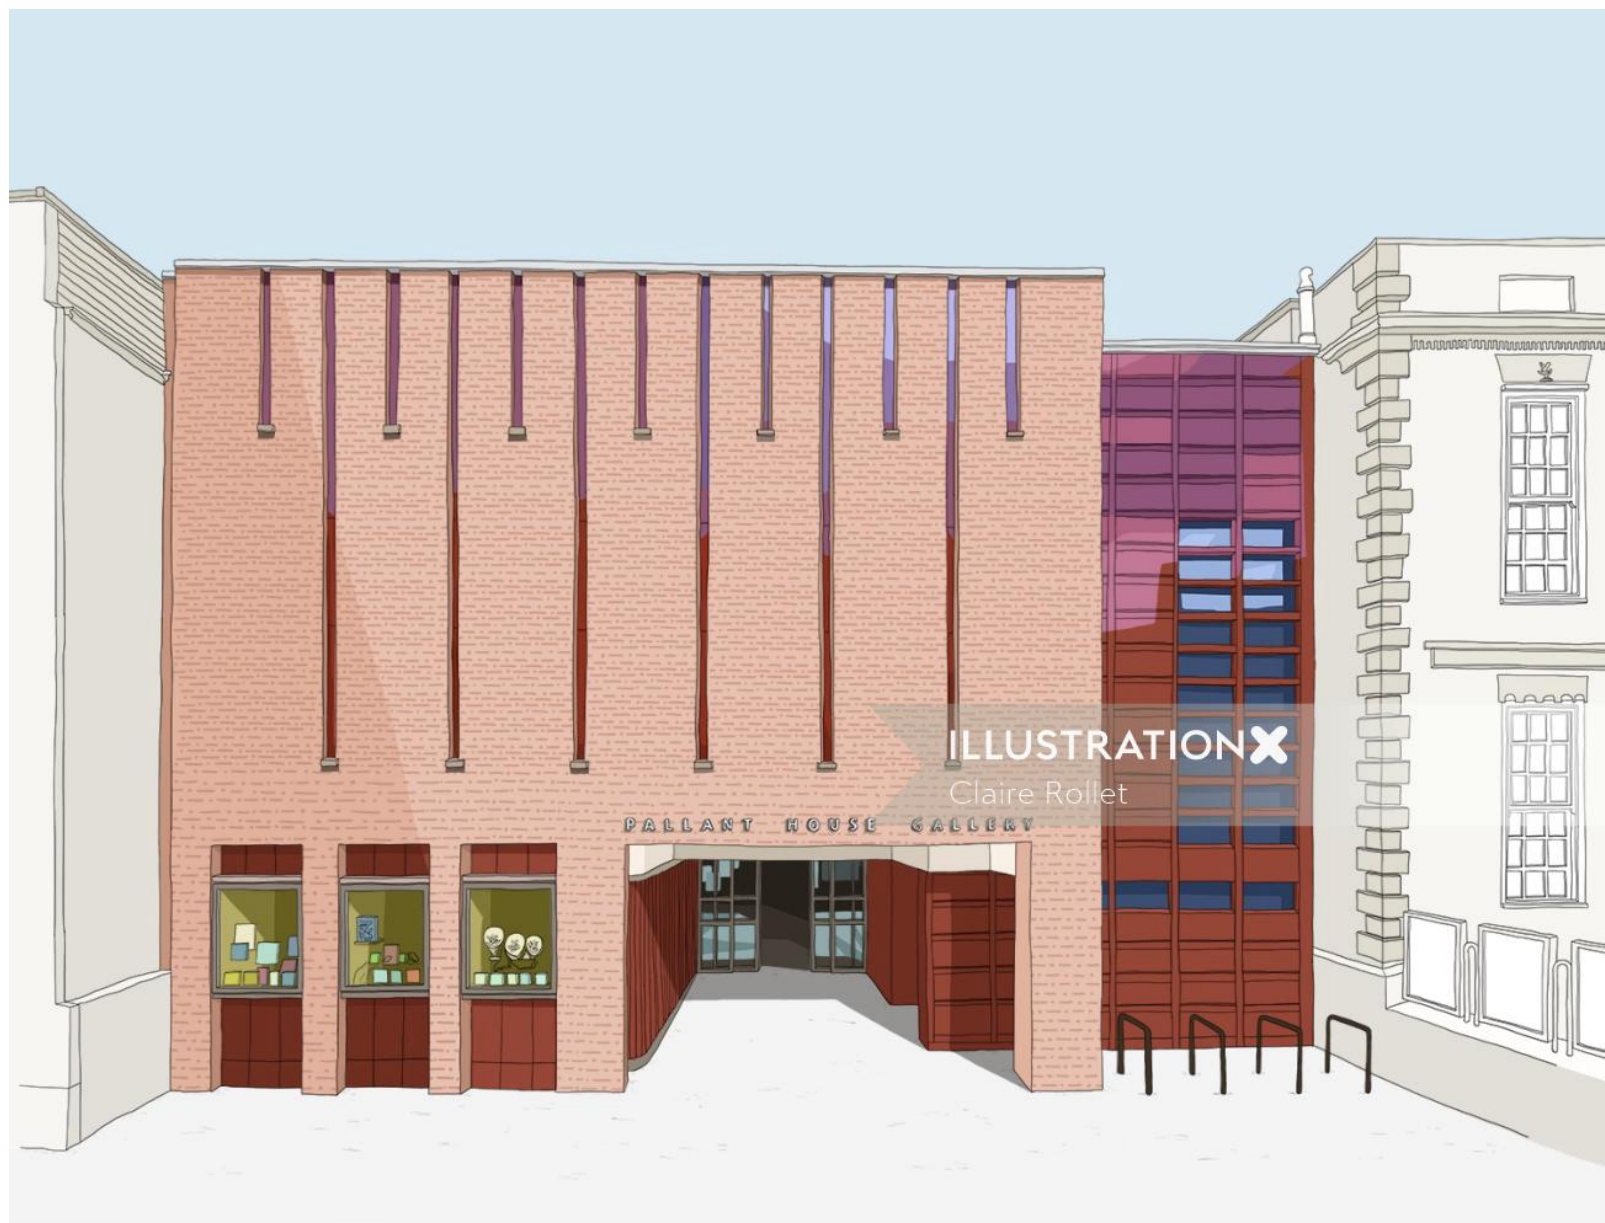

Claire Rollet

www.illustrationx.com/uk/ClaireRollet