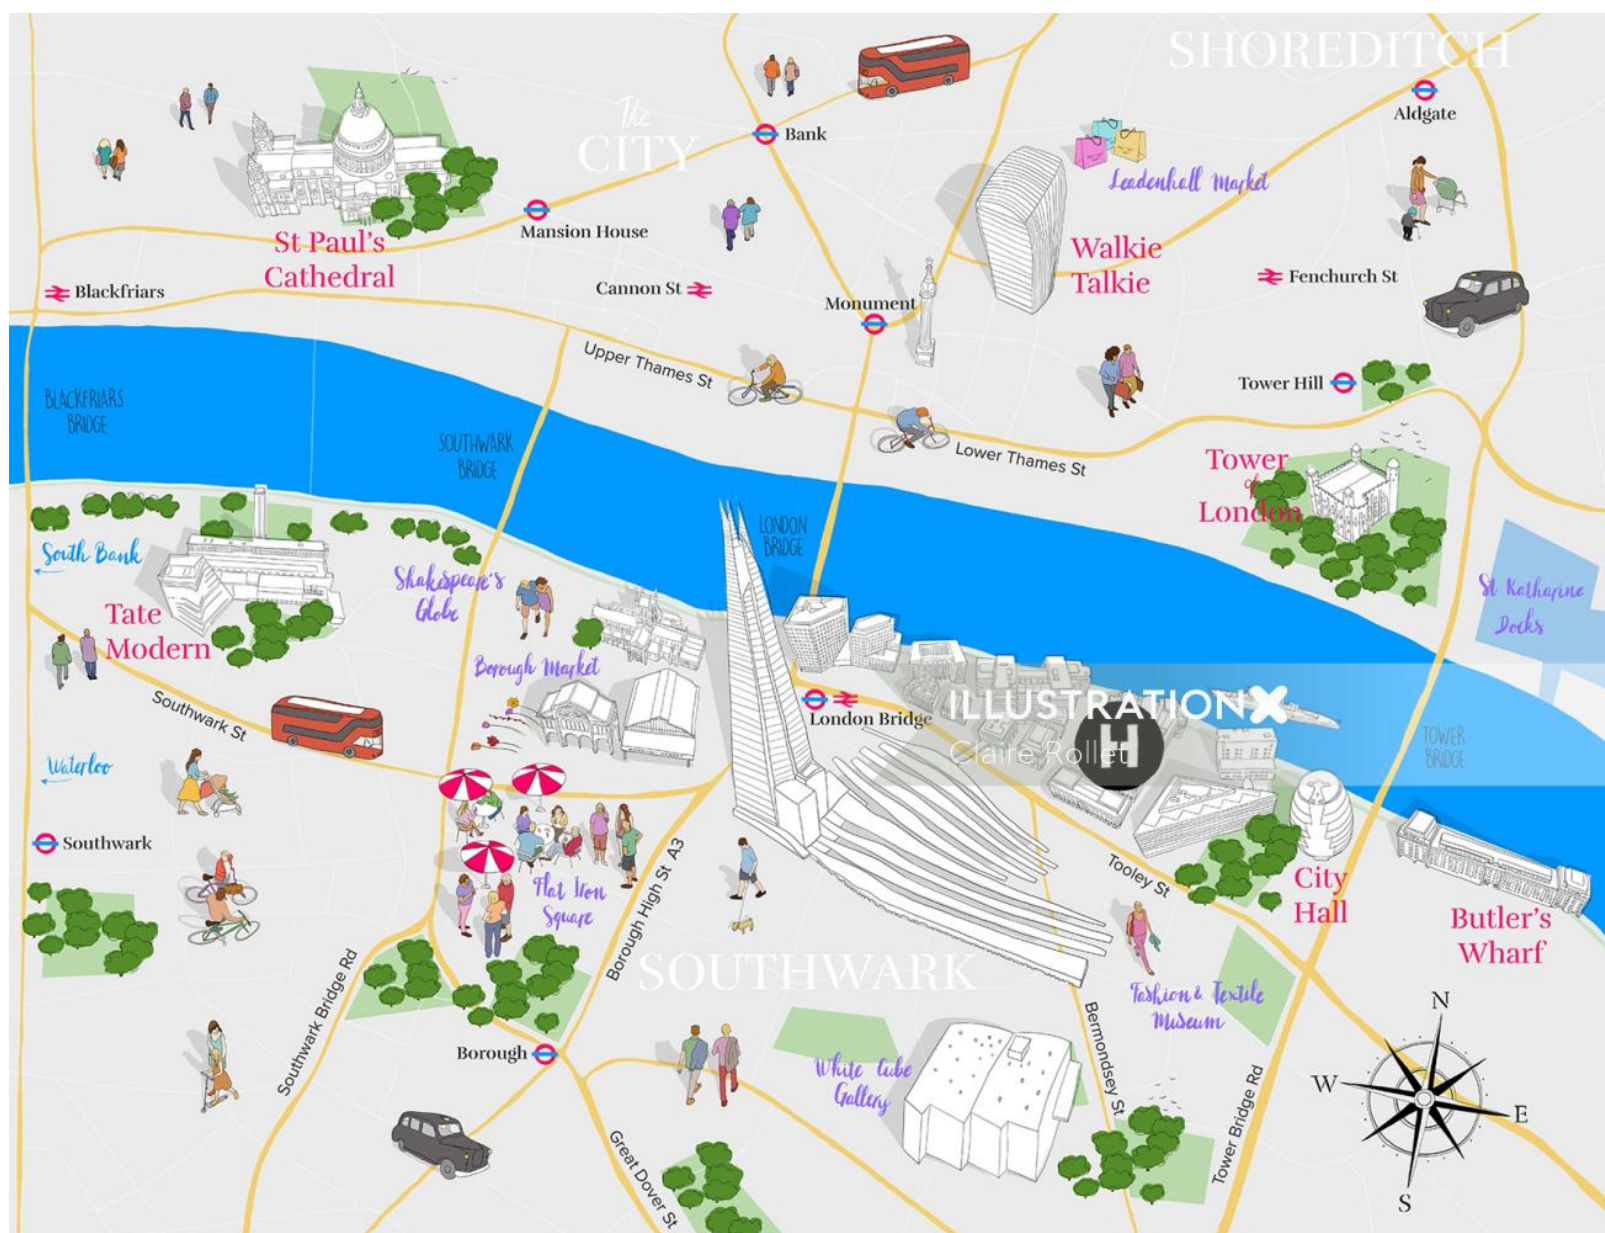

Claire Rollet

www.illustrationx.com/uk/ClaireRollet