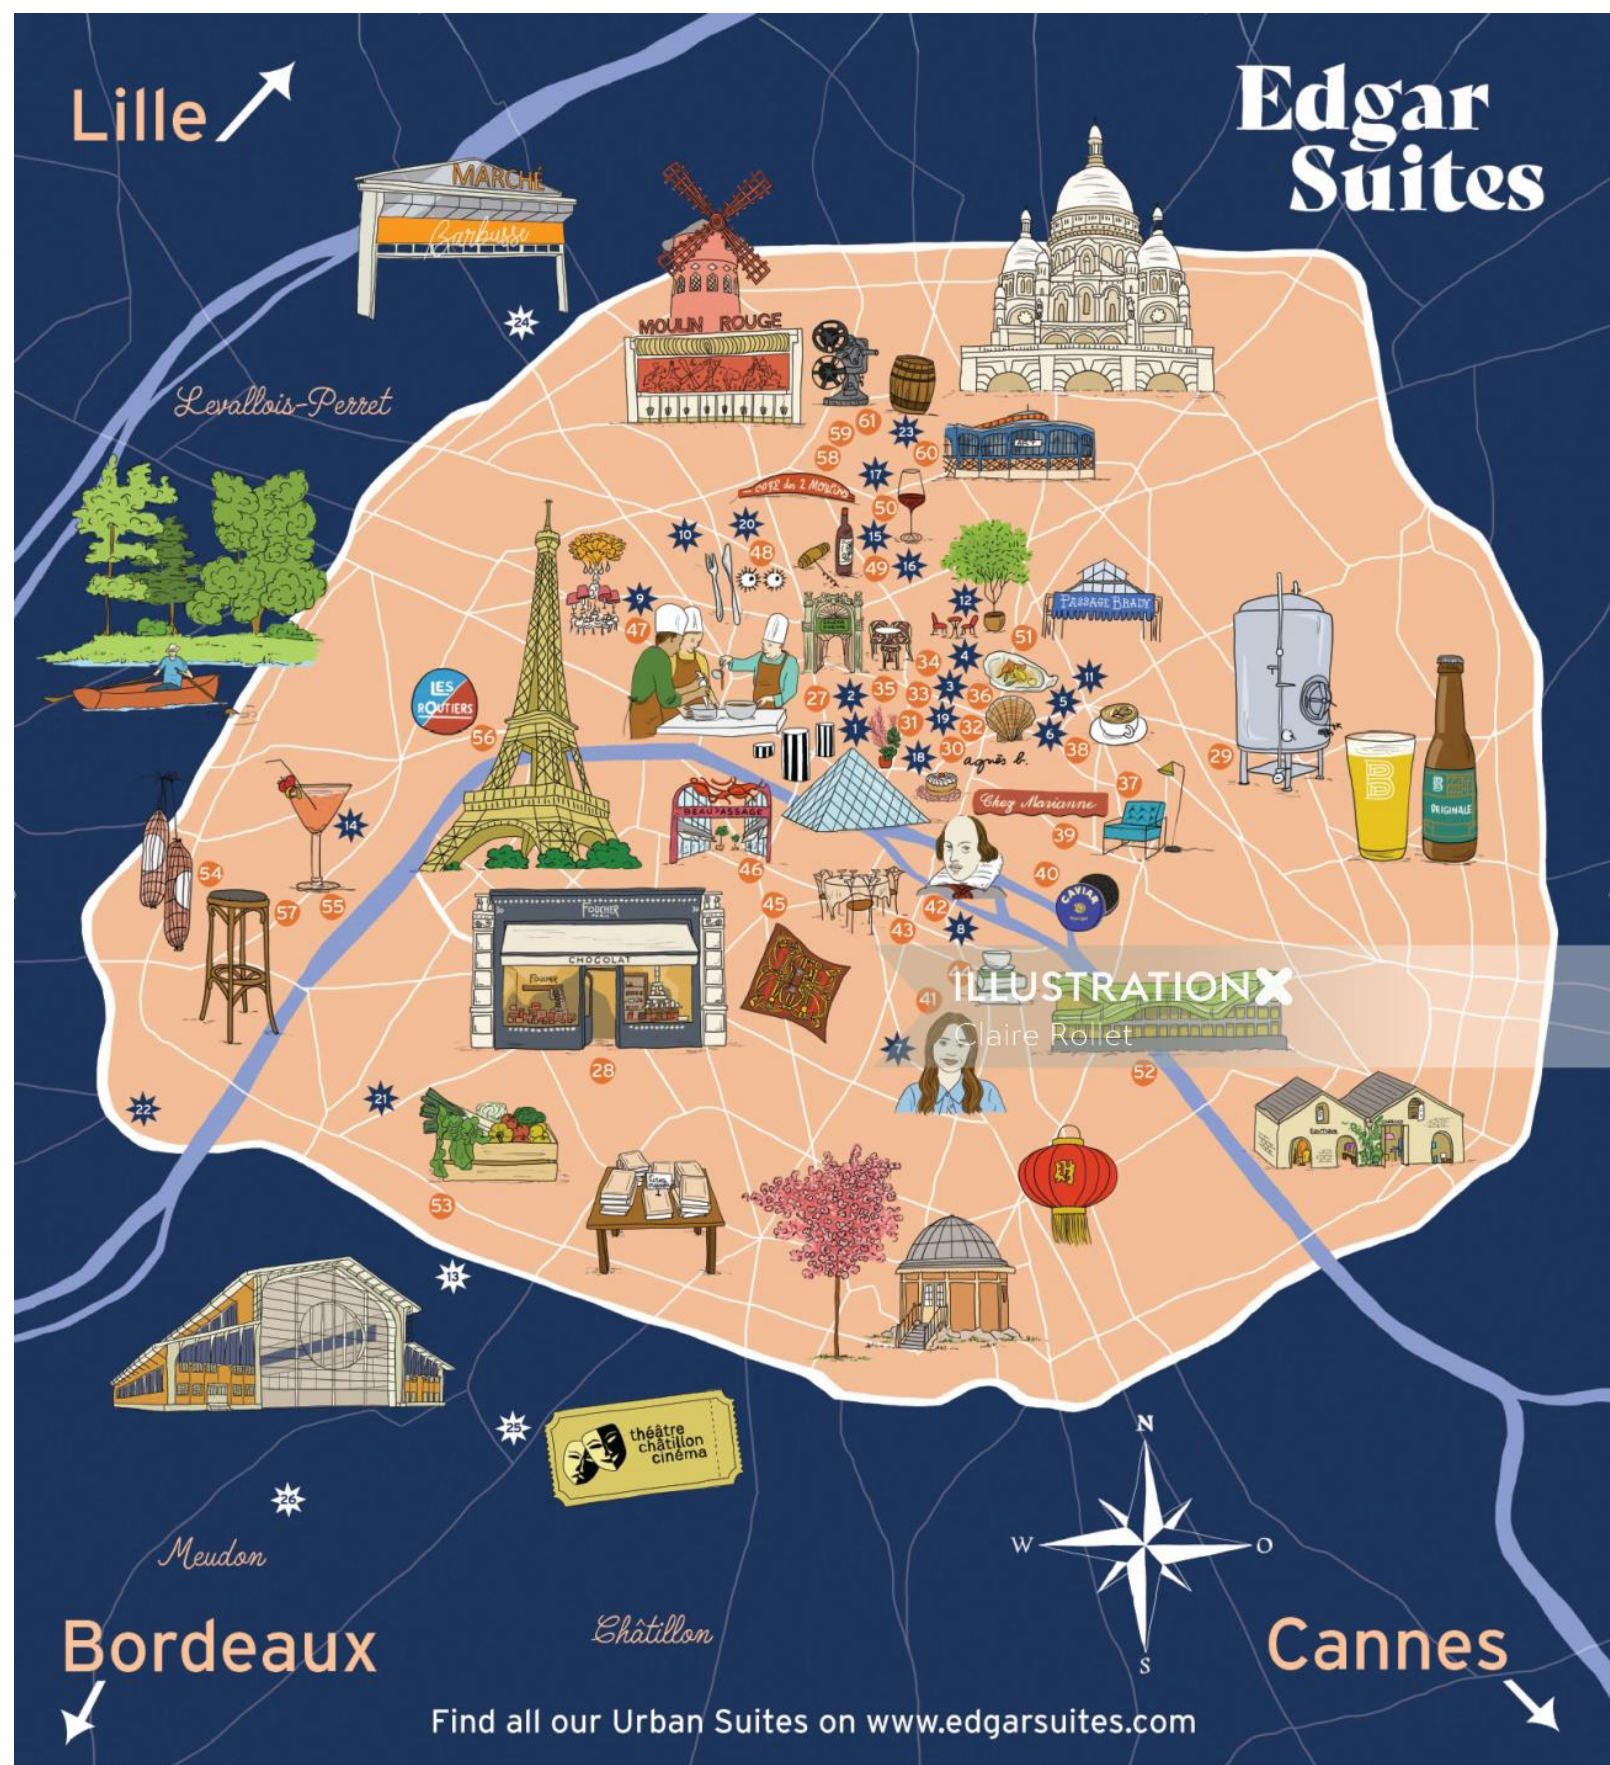

Claire Rollet

www.illustrationx.com/uk/ClaireRollet