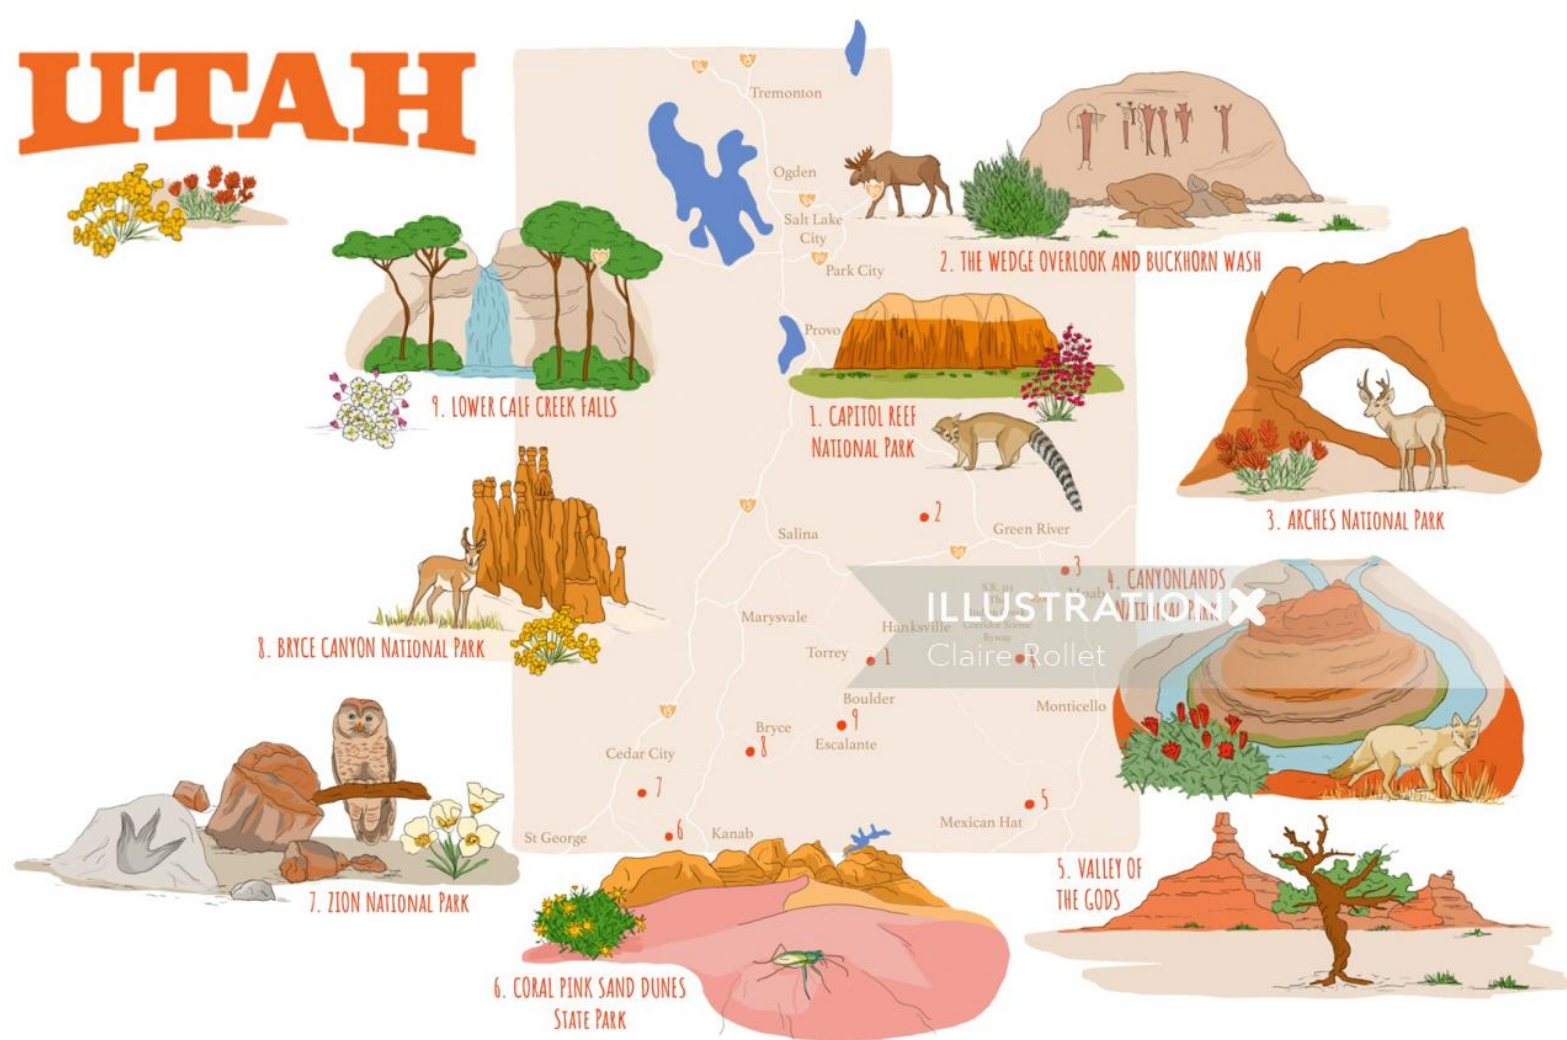

Claire Rollet

www.illustrationx.com/uk/ClaireRollet