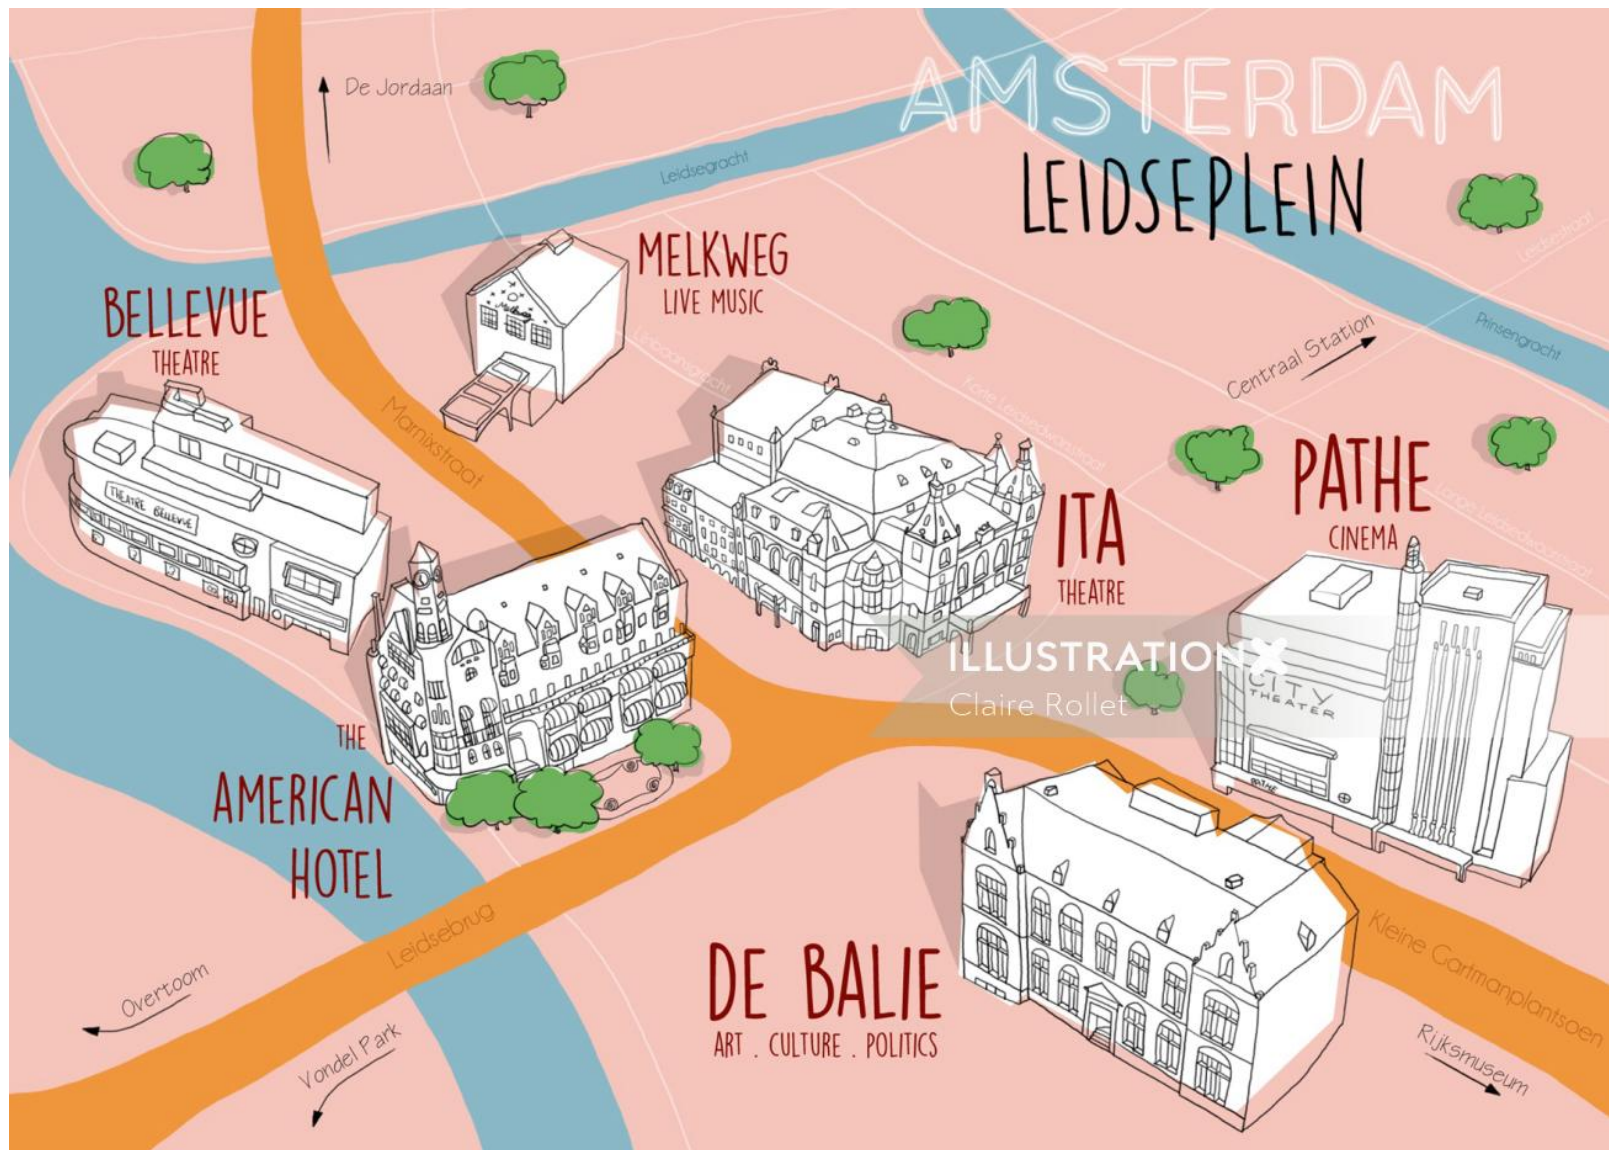

Claire Rollet

www.illustrationx.com/uk/ClaireRollet