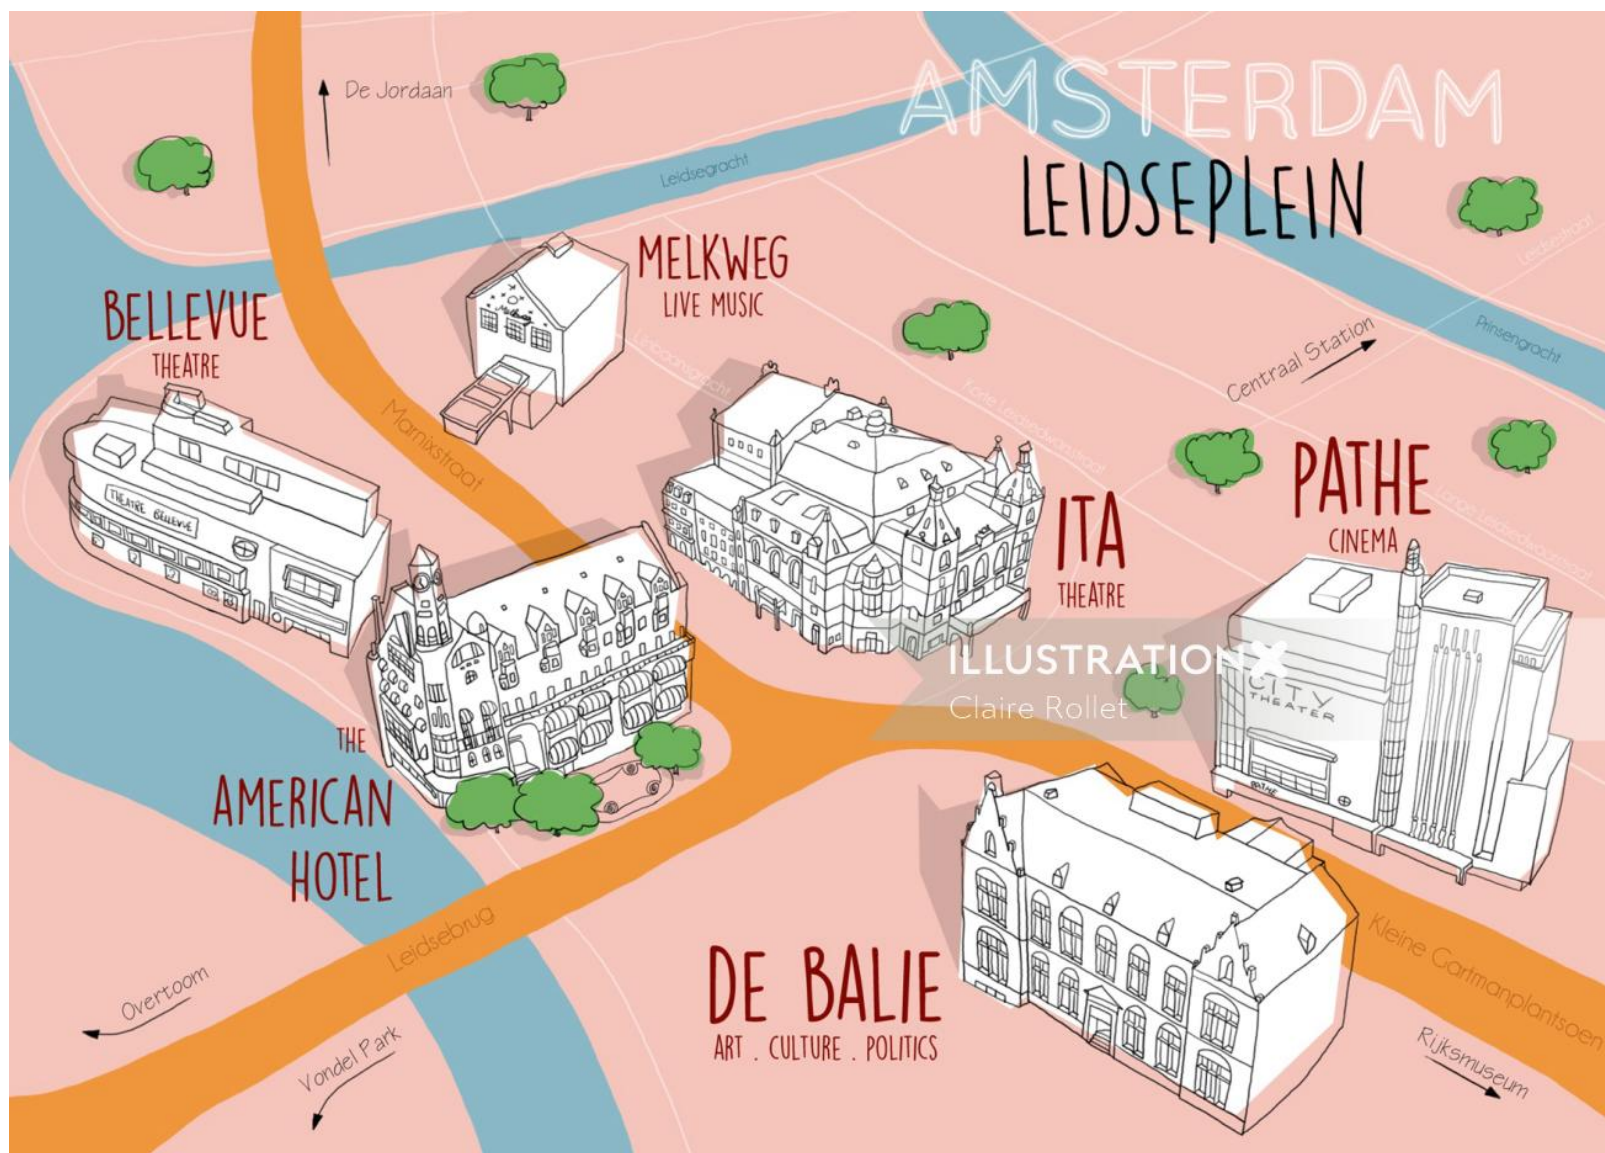

Claire Rollet

www.illustrationx.com/br/ClaireRollet