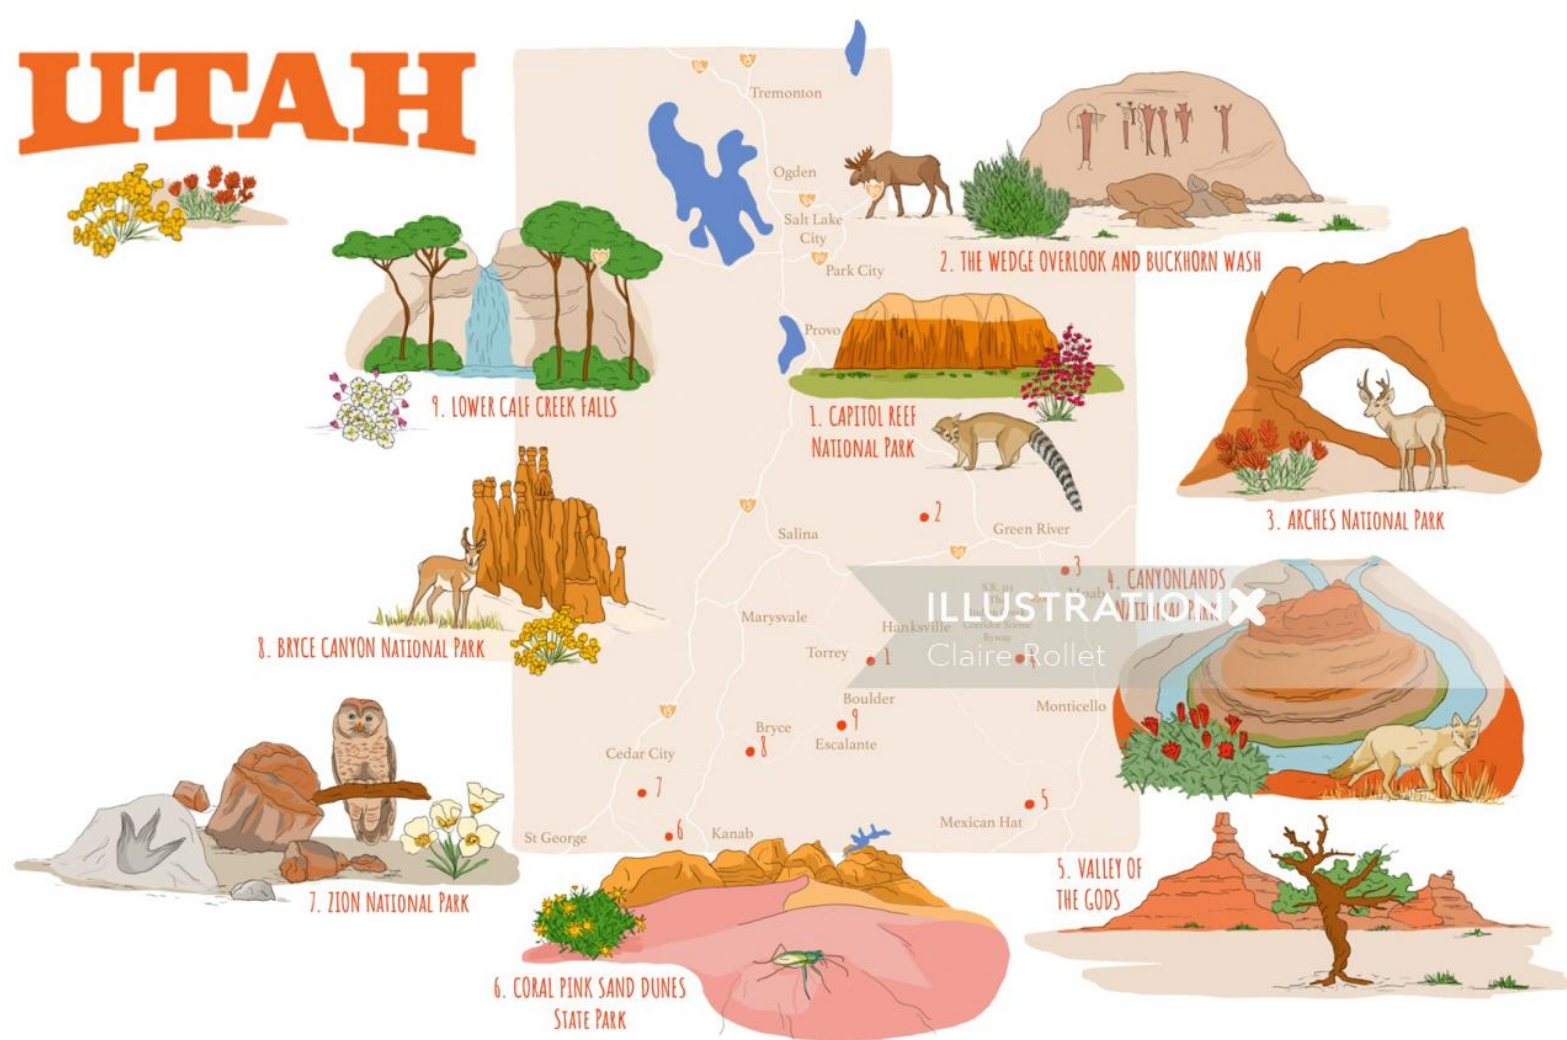

Claire Rollet

www.illustrationx.com/br/ClaireRollet