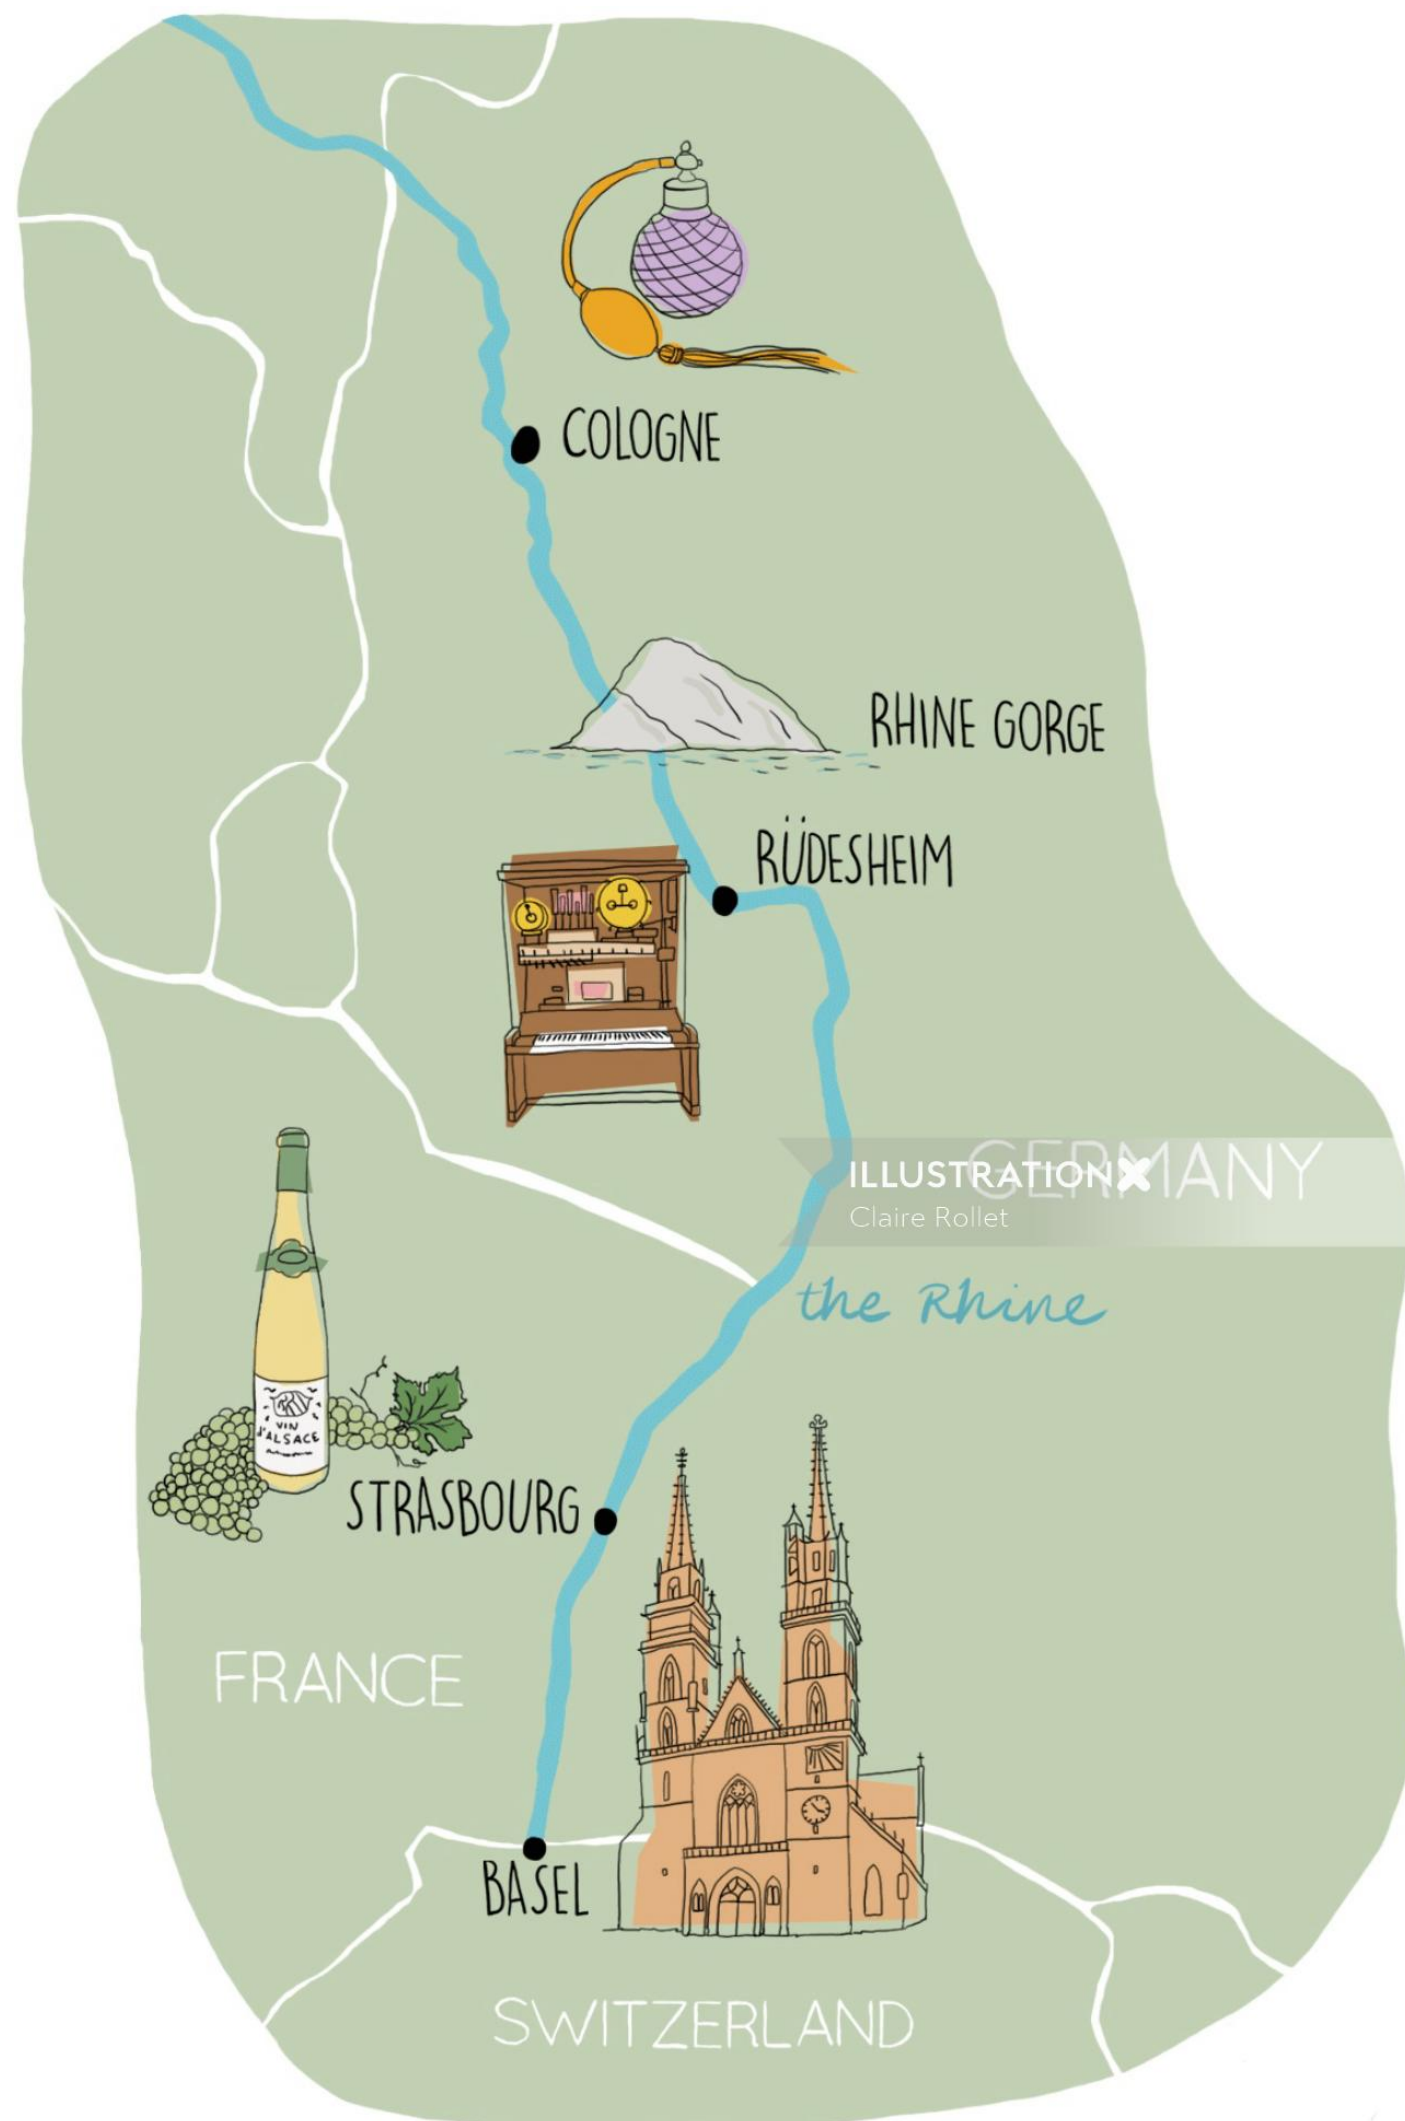

Claire Rollet

www.illustrationx.com/de/ClaireRollet