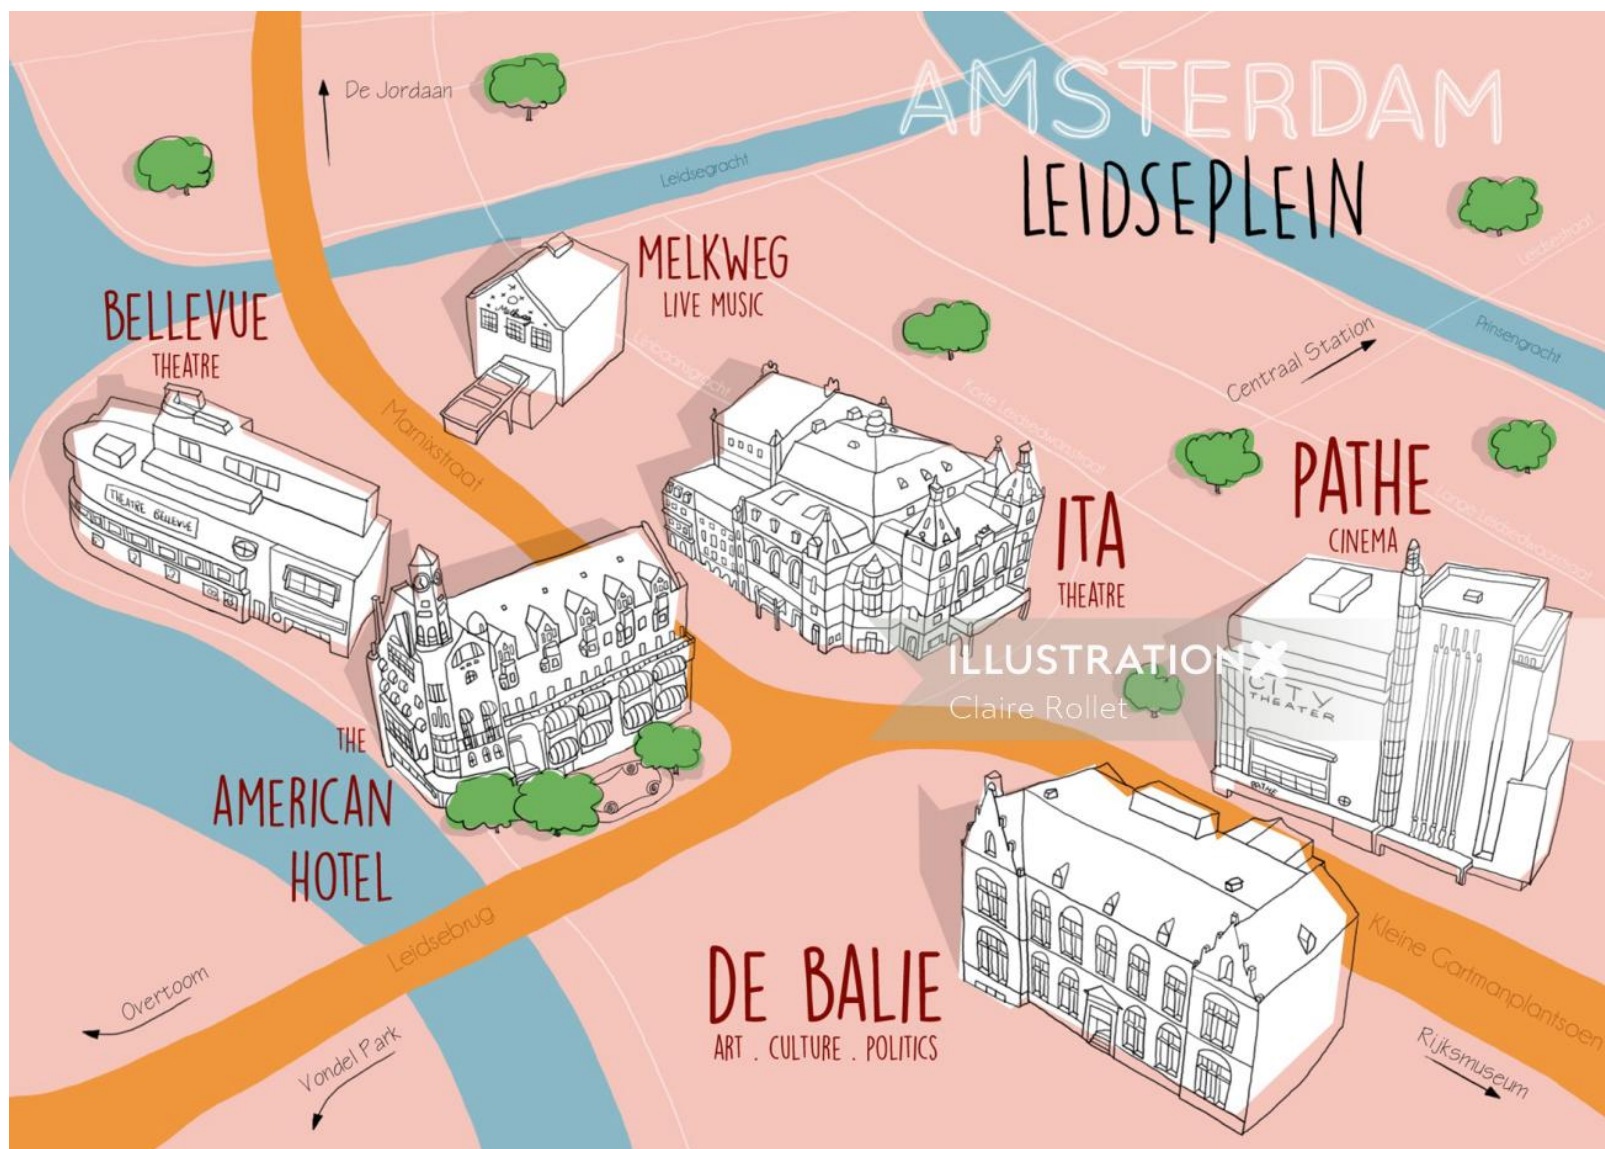

Claire Rollet

www.illustrationx.com/de/ClaireRollet