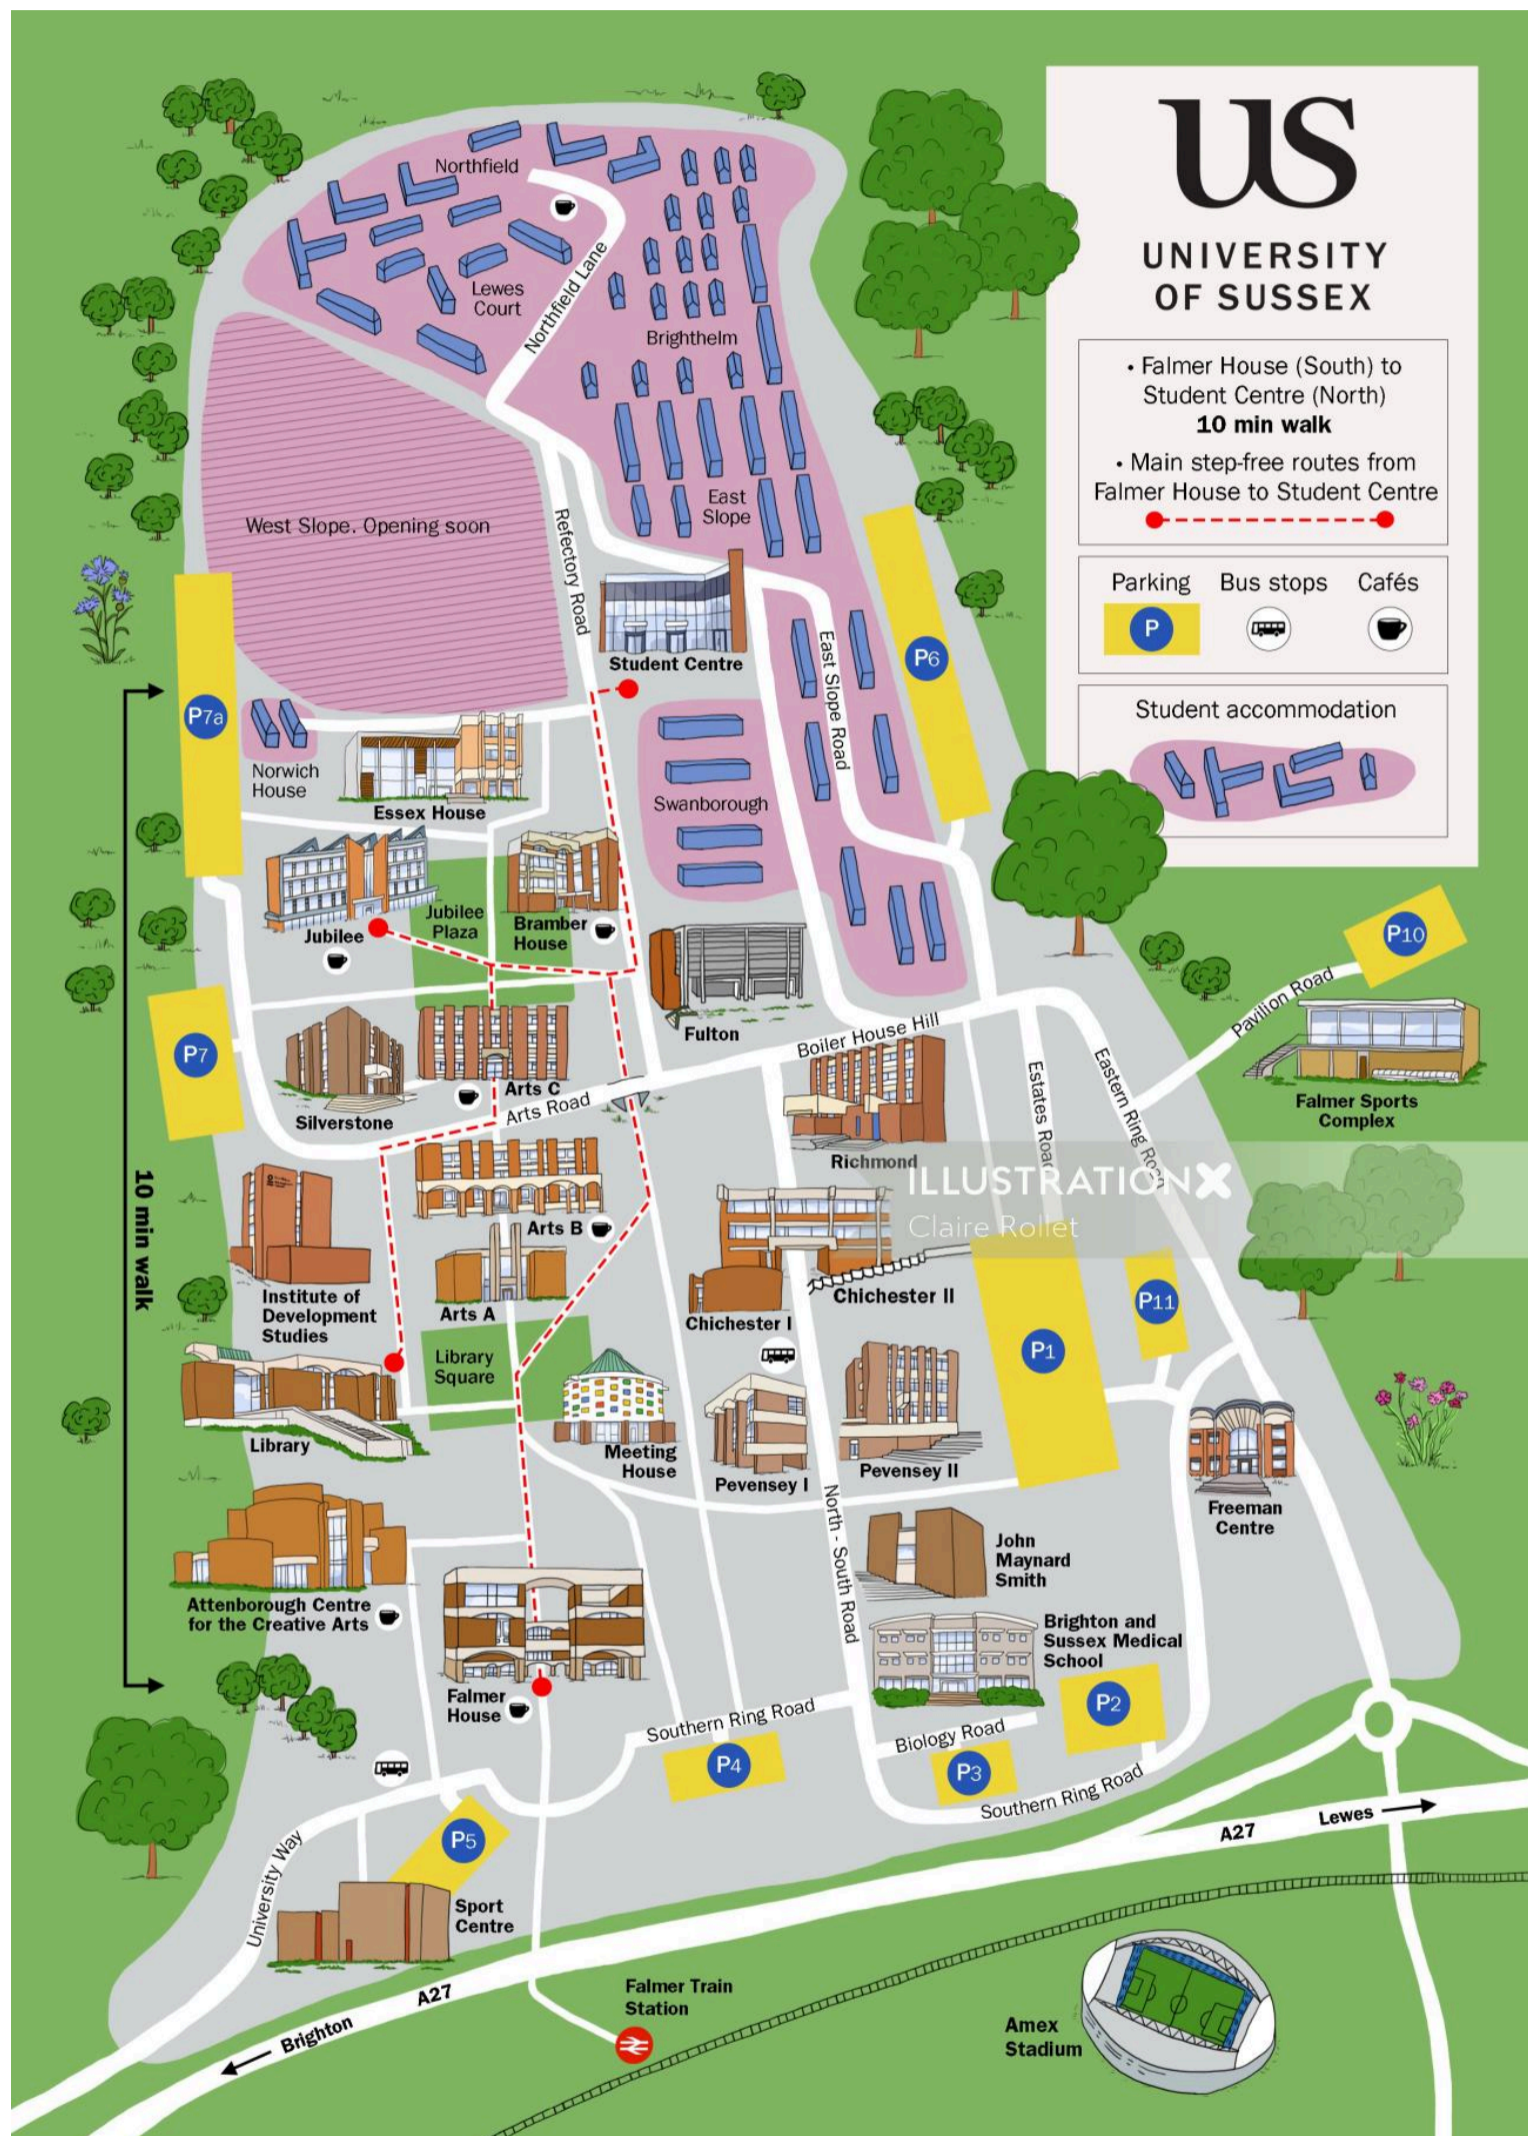

Claire Rollet

www.illustrationx.com/ko/ClaireRollet