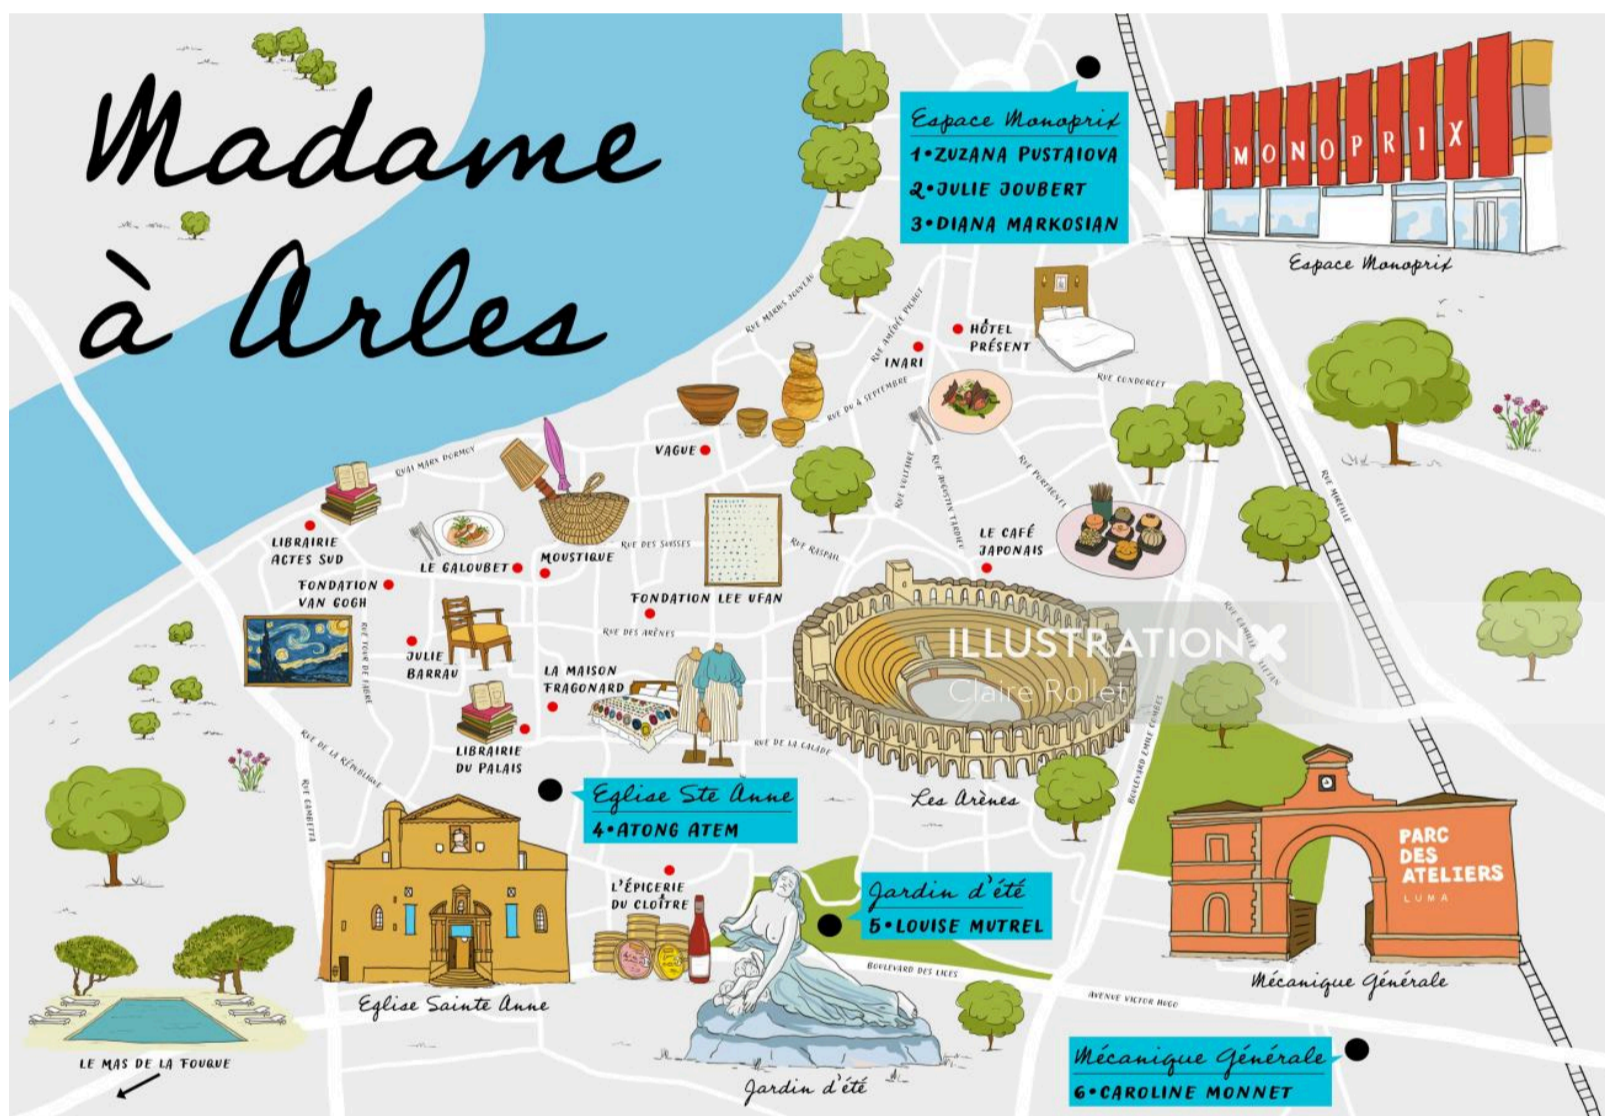

Claire Rollet

www.illustrationx.com/ko/ClaireRollet