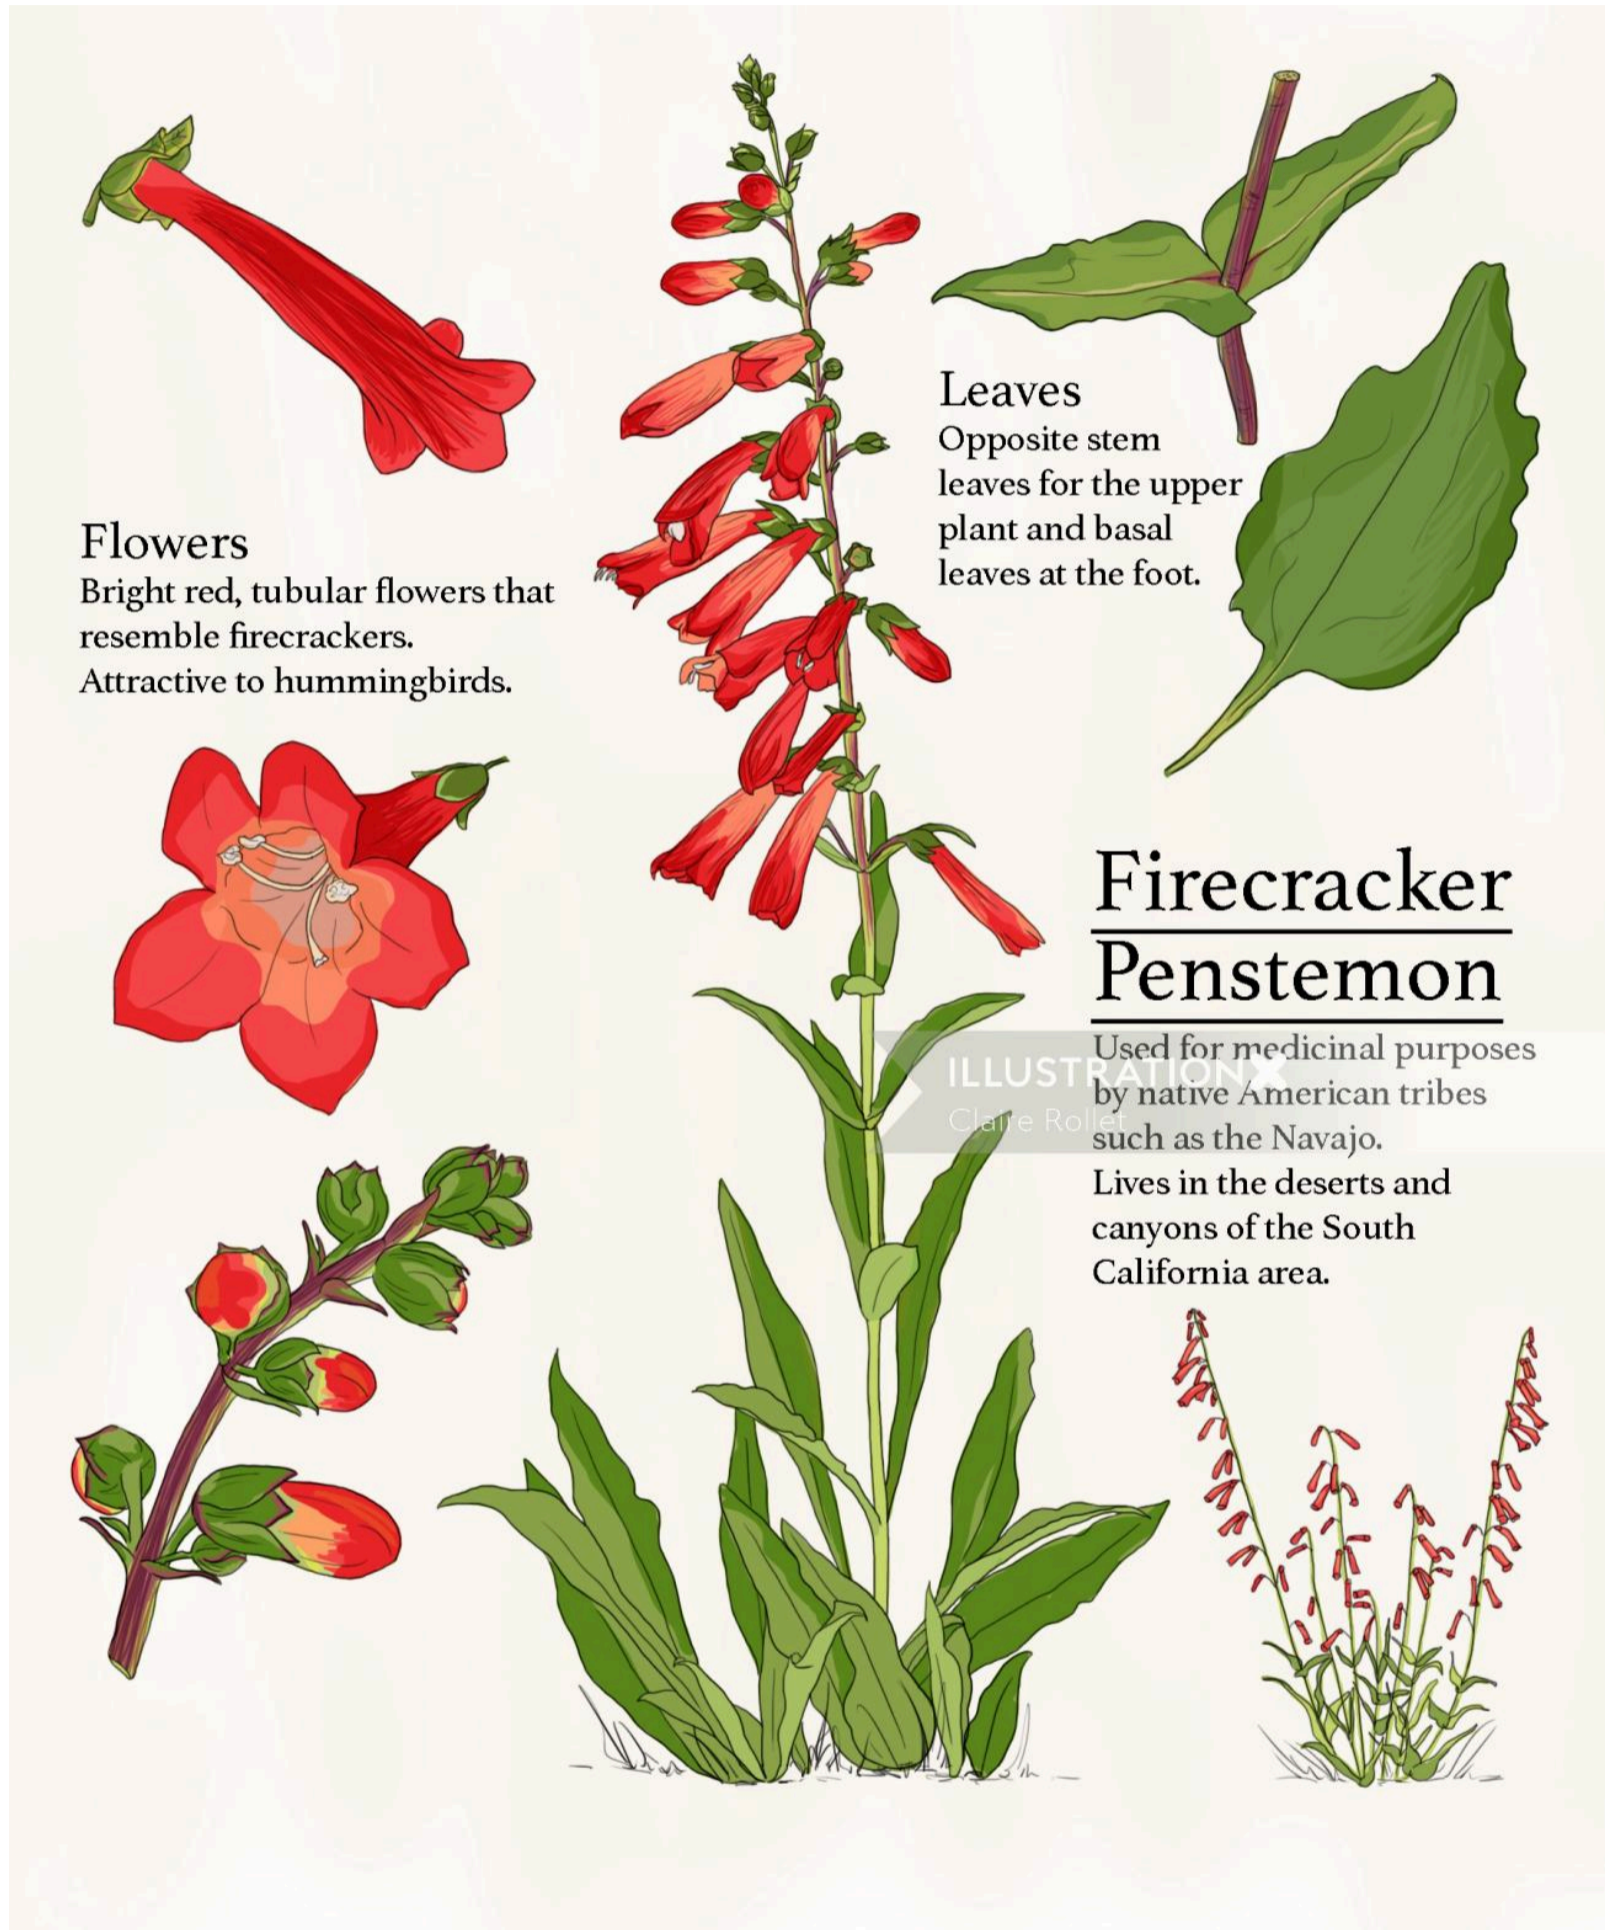

www.illustrationx.com/ko/ClaireRollet

Claire Rollet

www.illustrationx.com/ko/ClaireRollet

Claire Rollet

www.illustrationx.com/ko/ClaireRollet

Claire Rollet

www.illustrationx.com/ko/ClaireRollet

Flowers
Bright red, tubular flowers that resemble firecrackers. Attractive to hummingbirds.

Leaves
Opposite stem leaves for the upper plant and basal leaves at the foot.

Firecracker Penstemon

Used for medicinal purposes by native American tribes such as the Navajo. Lives in the deserts and canyons of the South California area.