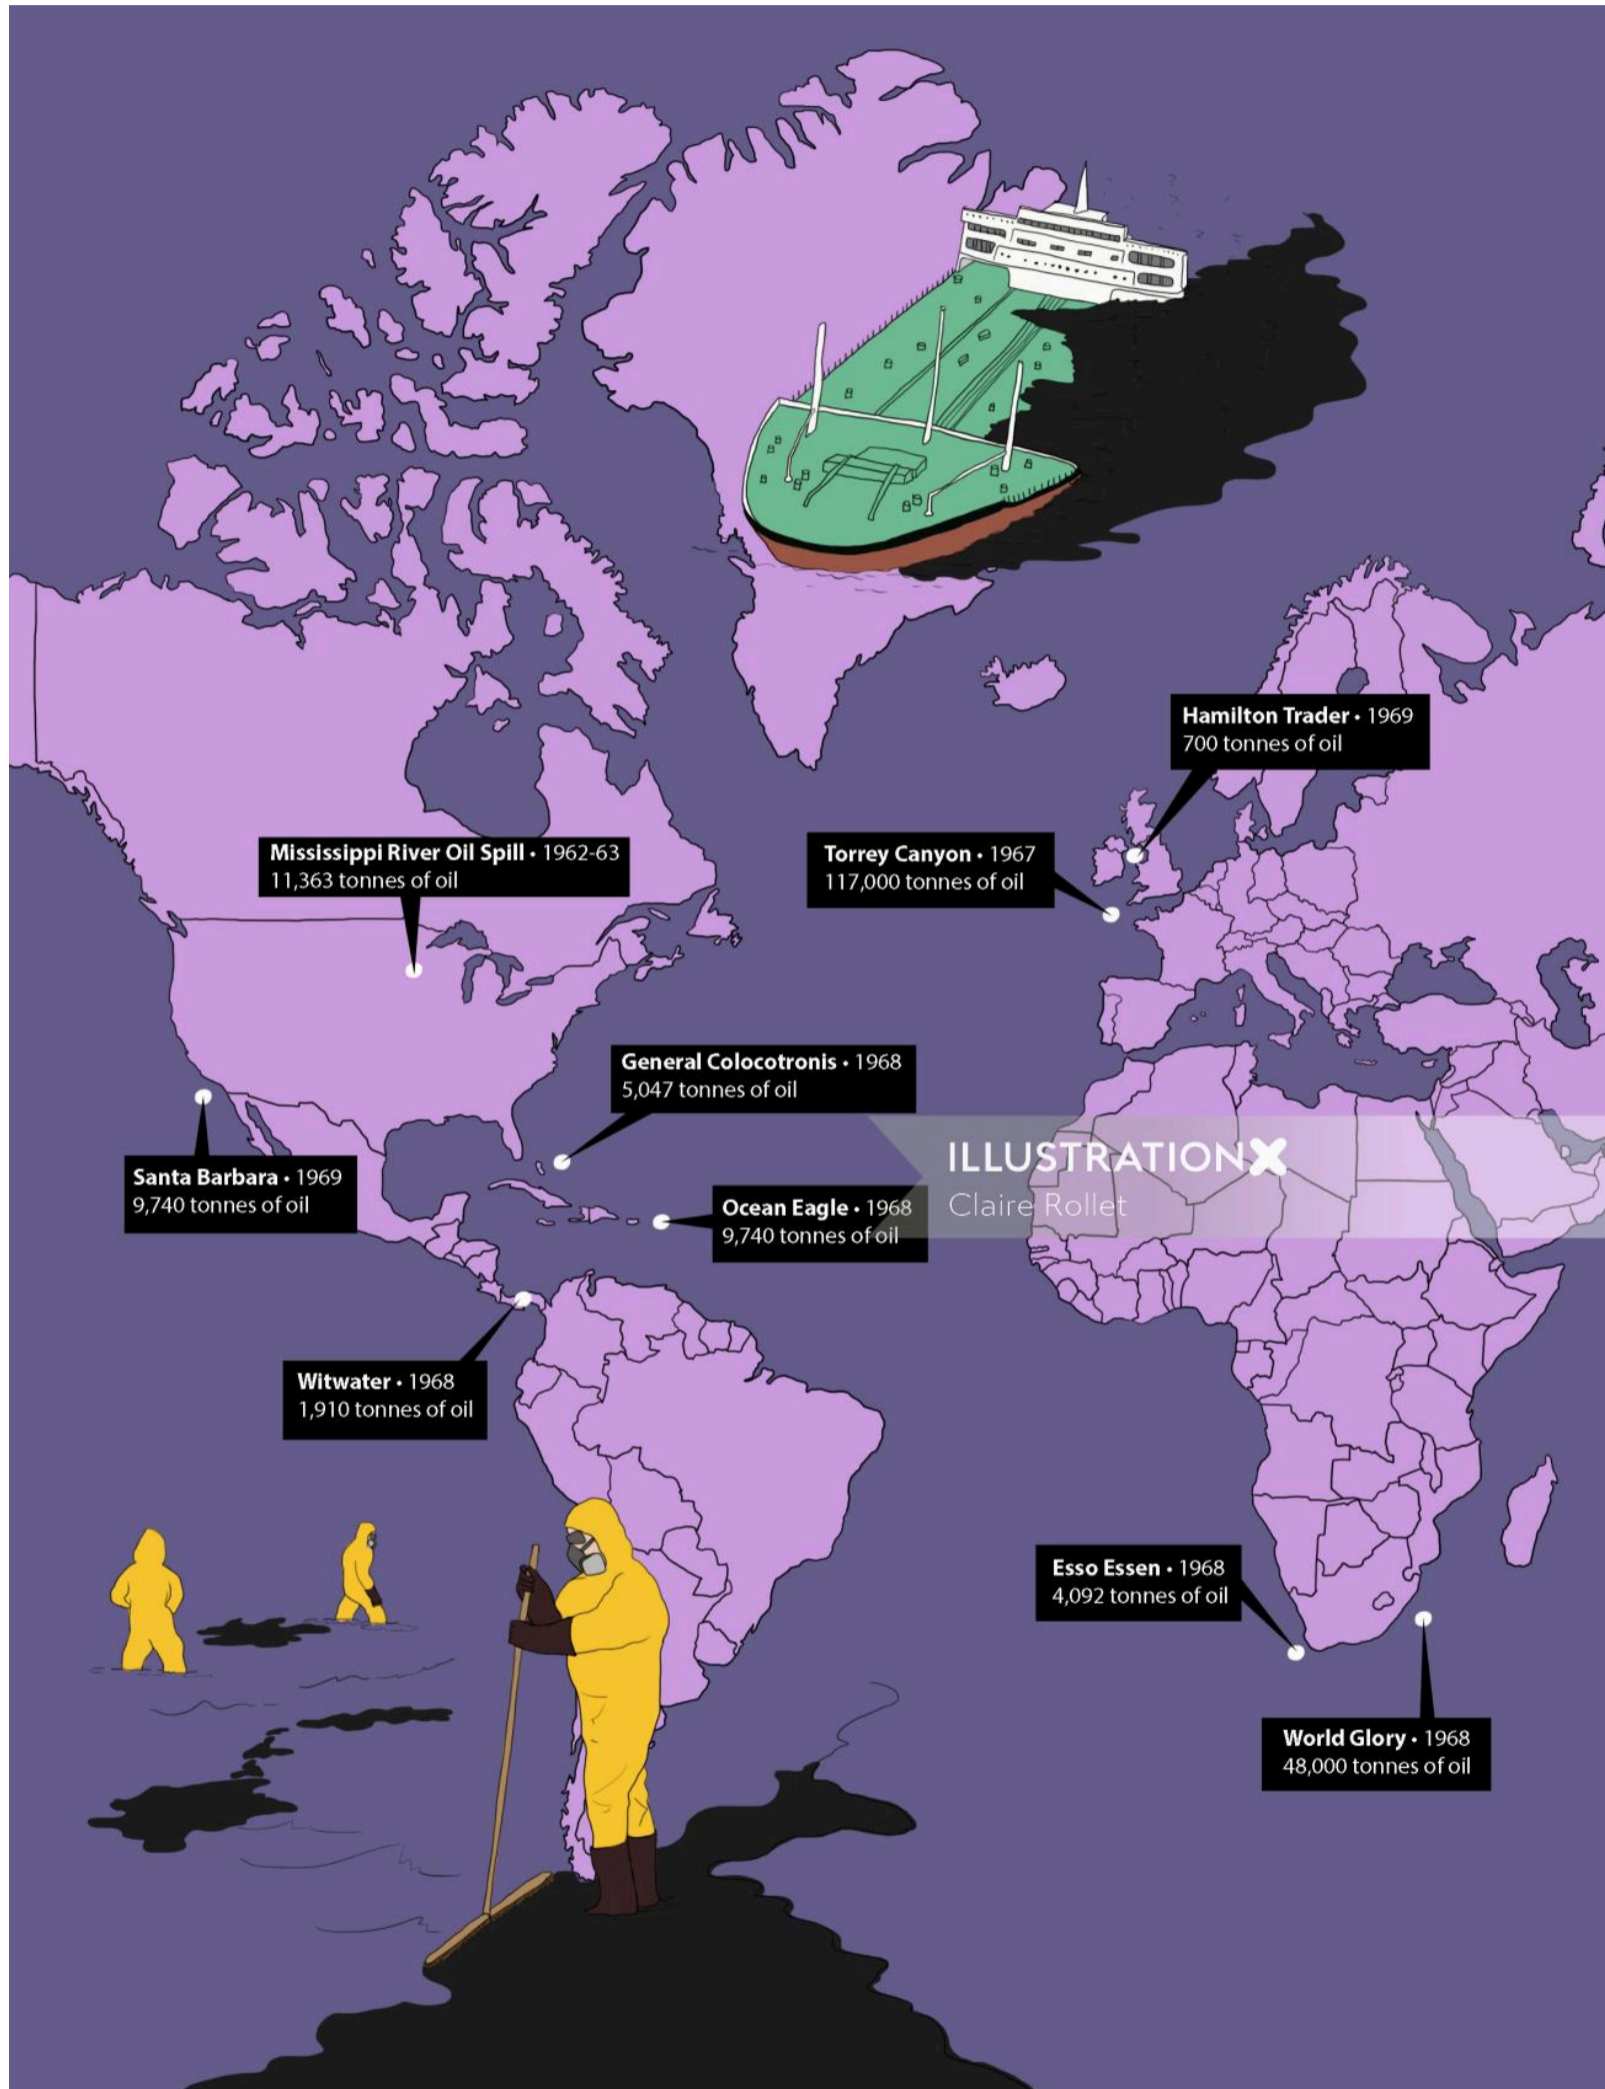

Claire Rollet

www.illustrationx.com/ko/ClaireRollet