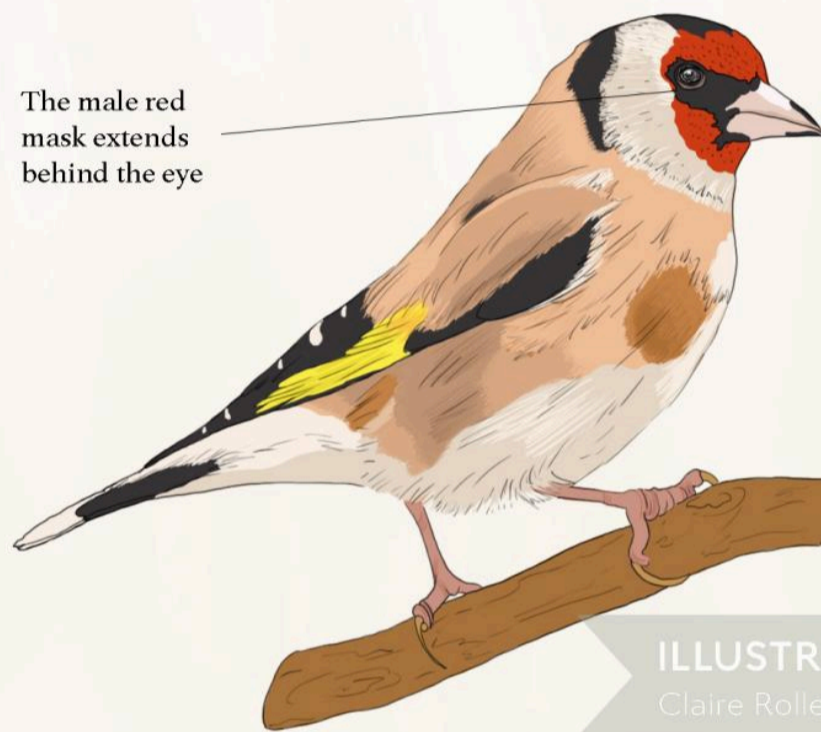

European Goldfinch

The European Goldfinch has happy and sweet-sounding songs.
It migrates to North Africa in winter and lives up to 8 years.

The male red mask extends behind the eye

male

Male goldfinches trills loudly to catch the attention of a female.

ILLUSTRATIONX
Claire Rollet

clutch

A couple of days after completion of the nest, the eggs are laid in the early morning at daily intervals.

juvenile

The young ones are reared and protected by both parents.