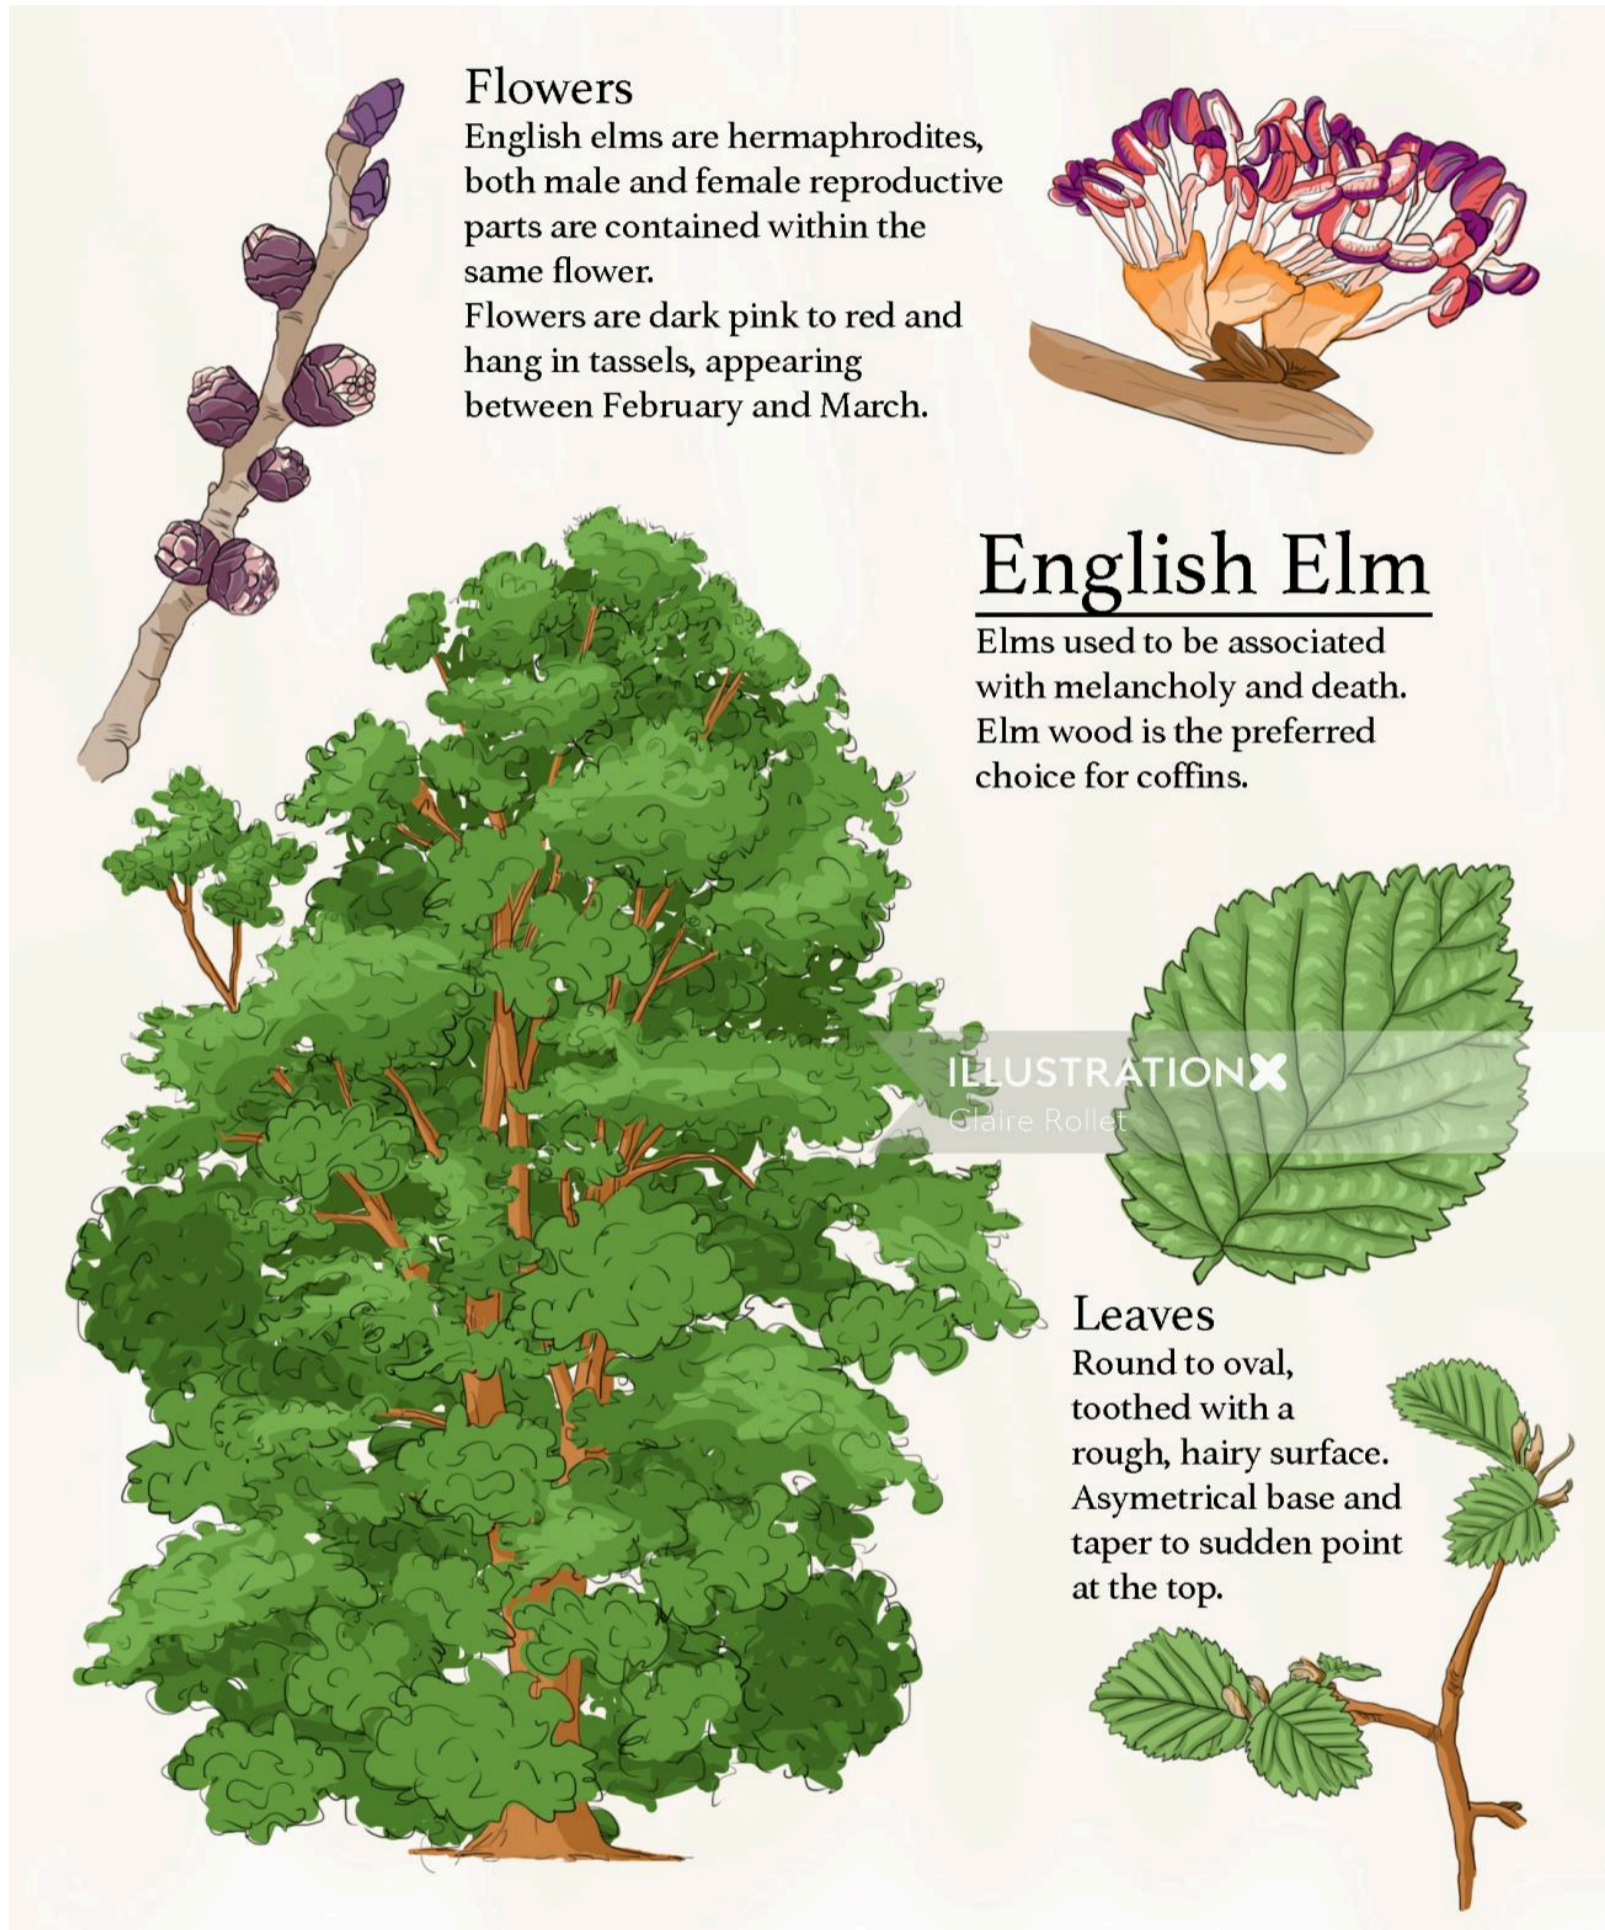

Claire Rollet

www.illustrationx.com/ko/ClaireRollet

Flowers

English elms are hermaphrodites, both male and female reproductive parts are contained within the same flower.

Flowers are dark pink to red and hang in tassels, appearing between February and March.