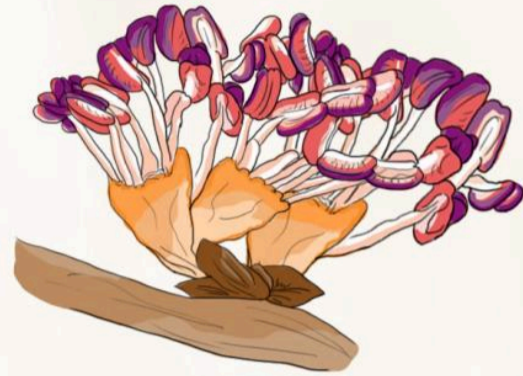

Leaves
Opposite stem leaves for the upper plant and basal leaves at the foot.

Firecracker Penstemon

Used for medicinal purposes by native American tribes such as the Navajo. Lives in the deserts and canyons of the South California area.

Claire Rollet

www.illustrationx.com/ko/ClaireRollet

Claire Rollet

www.illustrationx.com/ko/ClaireRollet

ILLUSTRATIONX
Claire Rollet

Claire Rollet

www.illustrationx.com/ko/ClaireRollet

Flowers

English elms are hermaphrodites, both male and female reproductive parts are contained within the same flower.

Flowers are dark pink to red and hang in tassels, appearing between February and March.

English Elm