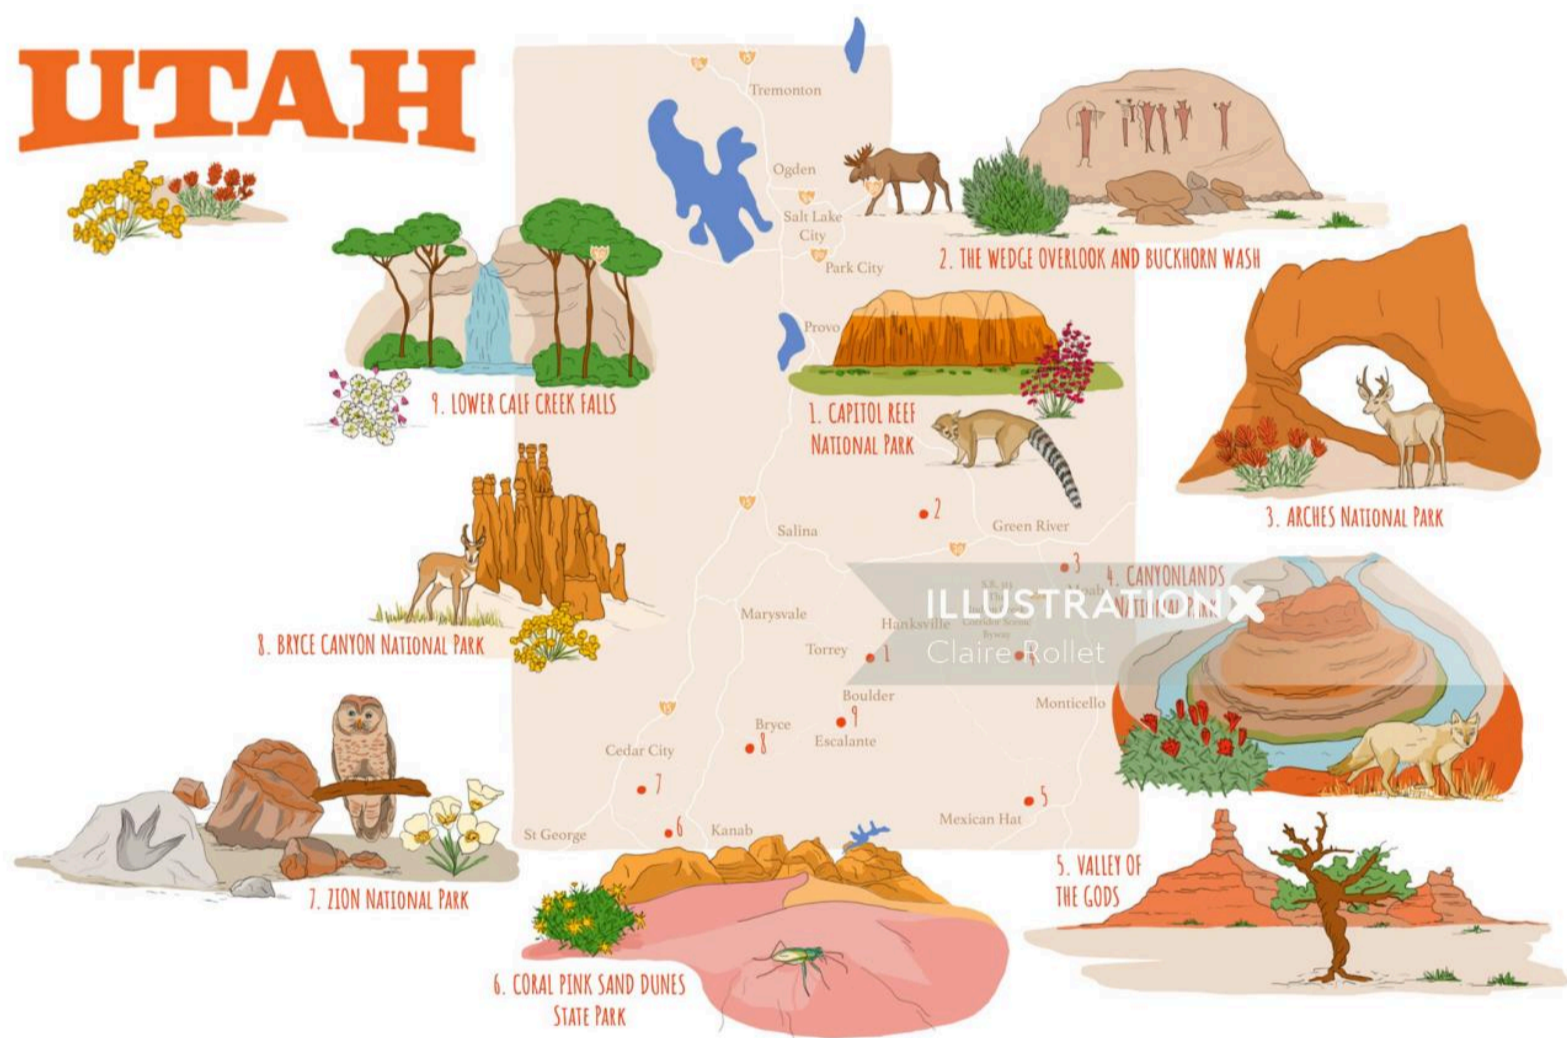

Claire Rollet

www.illustrationx.com/ko/ClaireRollet