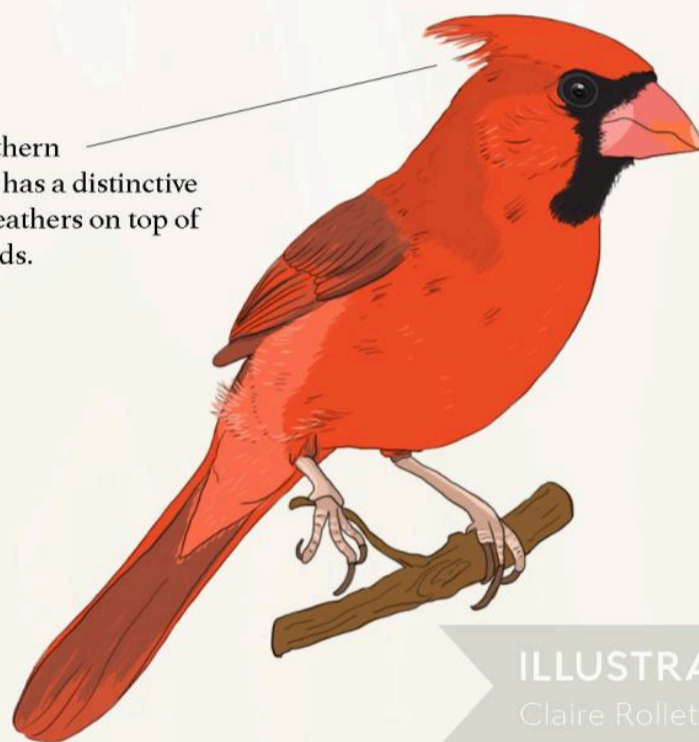

European Goldfinch

The European Goldfinch has happy and sweet-sounding songs.
It migrates to North Africa in winter and lives up to 8 years.

The male red mask extends behind the eye

male

Male goldfinches trills loudly to catch the attention of a female.

ILLUSTRATIONX
Claire Rollet

clutch

A couple of days after completion of the nest, the eggs are laid in the early morning at daily intervals.

juvenile

The young ones are reared and protected by both parents.

female

Female goldfinches incubate eggs and construct nests.

Claire Rollet

www.illustrationx.com/ko/ClaireRollet

Claire Rollet

www.illustrationx.com/ko/ClaireRollet

Northern Cardinal

The Northern Cardinal does not migrate and is native of North America.
It is known for its melodious trill and symbols with deep historical and mystical significance.

The Northern Cardinal has a distinctive crest of feathers on top of their heads.

male

During the courtship process the male brings the female food she eats.

ILLUSTRATIONX
Claire Rollet

clutch

The female lays 2-5 eggs per clutch which takes 11-13 days for the eggs to hatch.