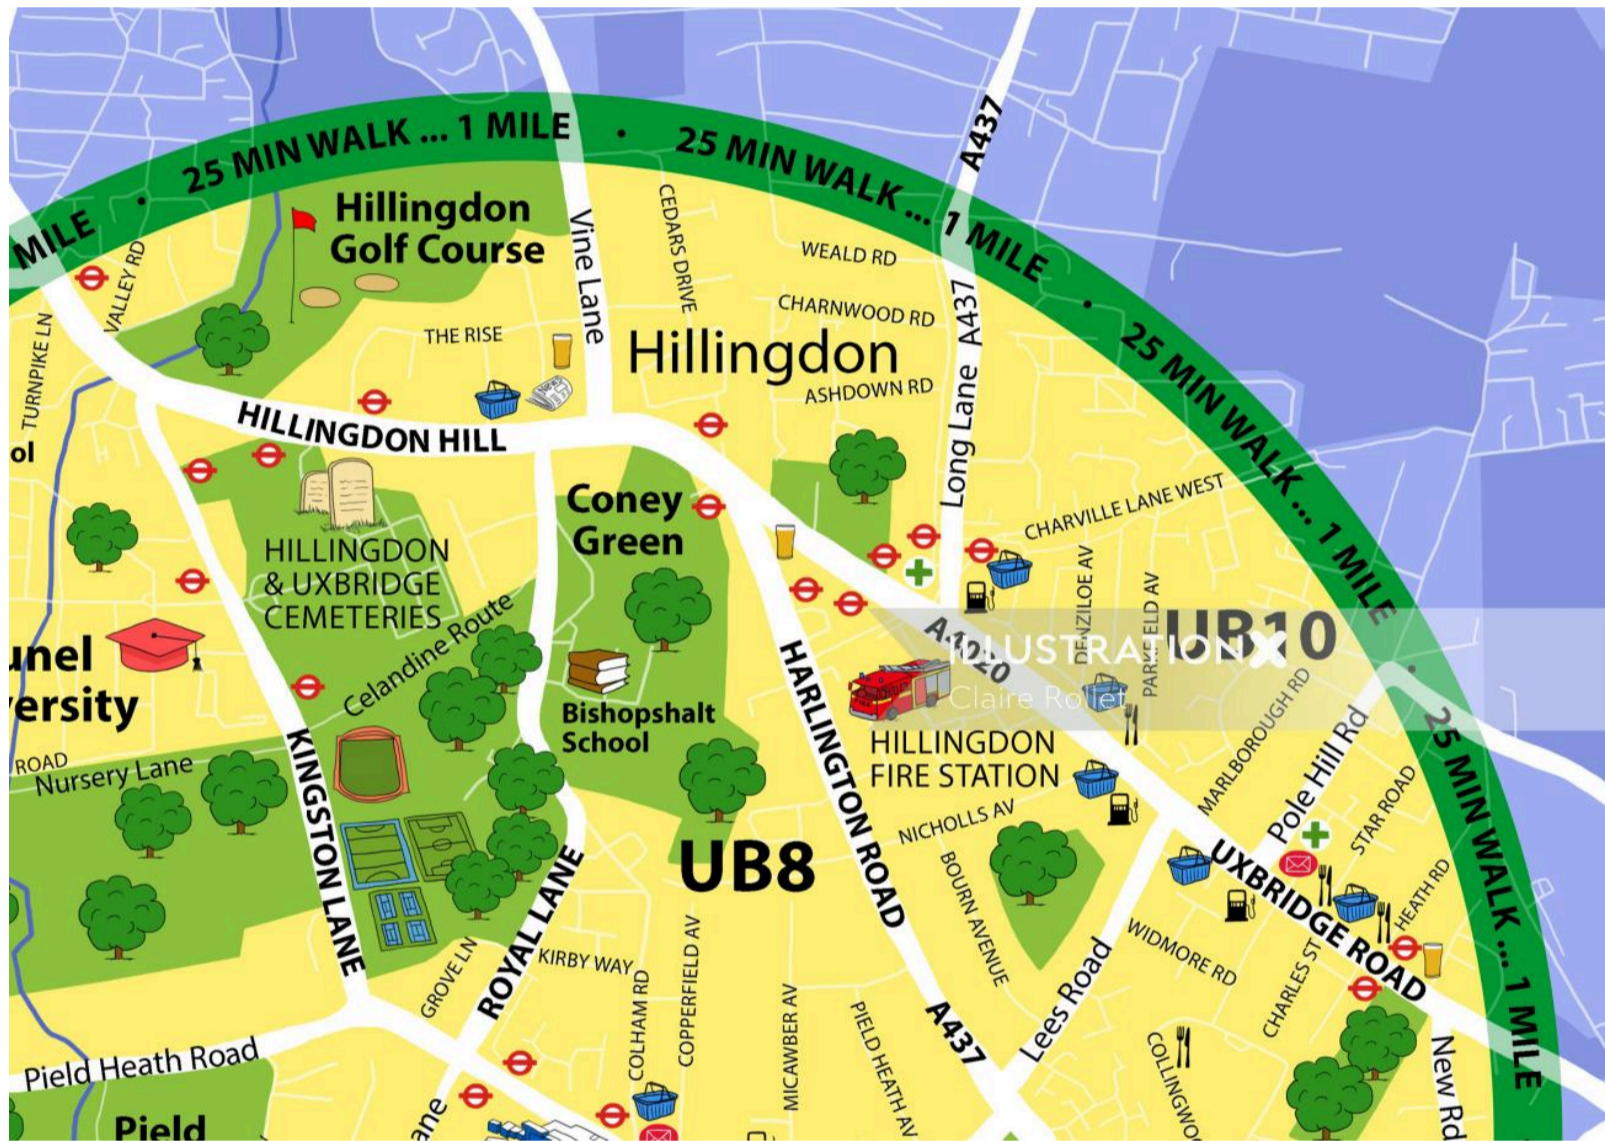

Claire Rollet

www.illustrationx.com/ko/ClaireRollet