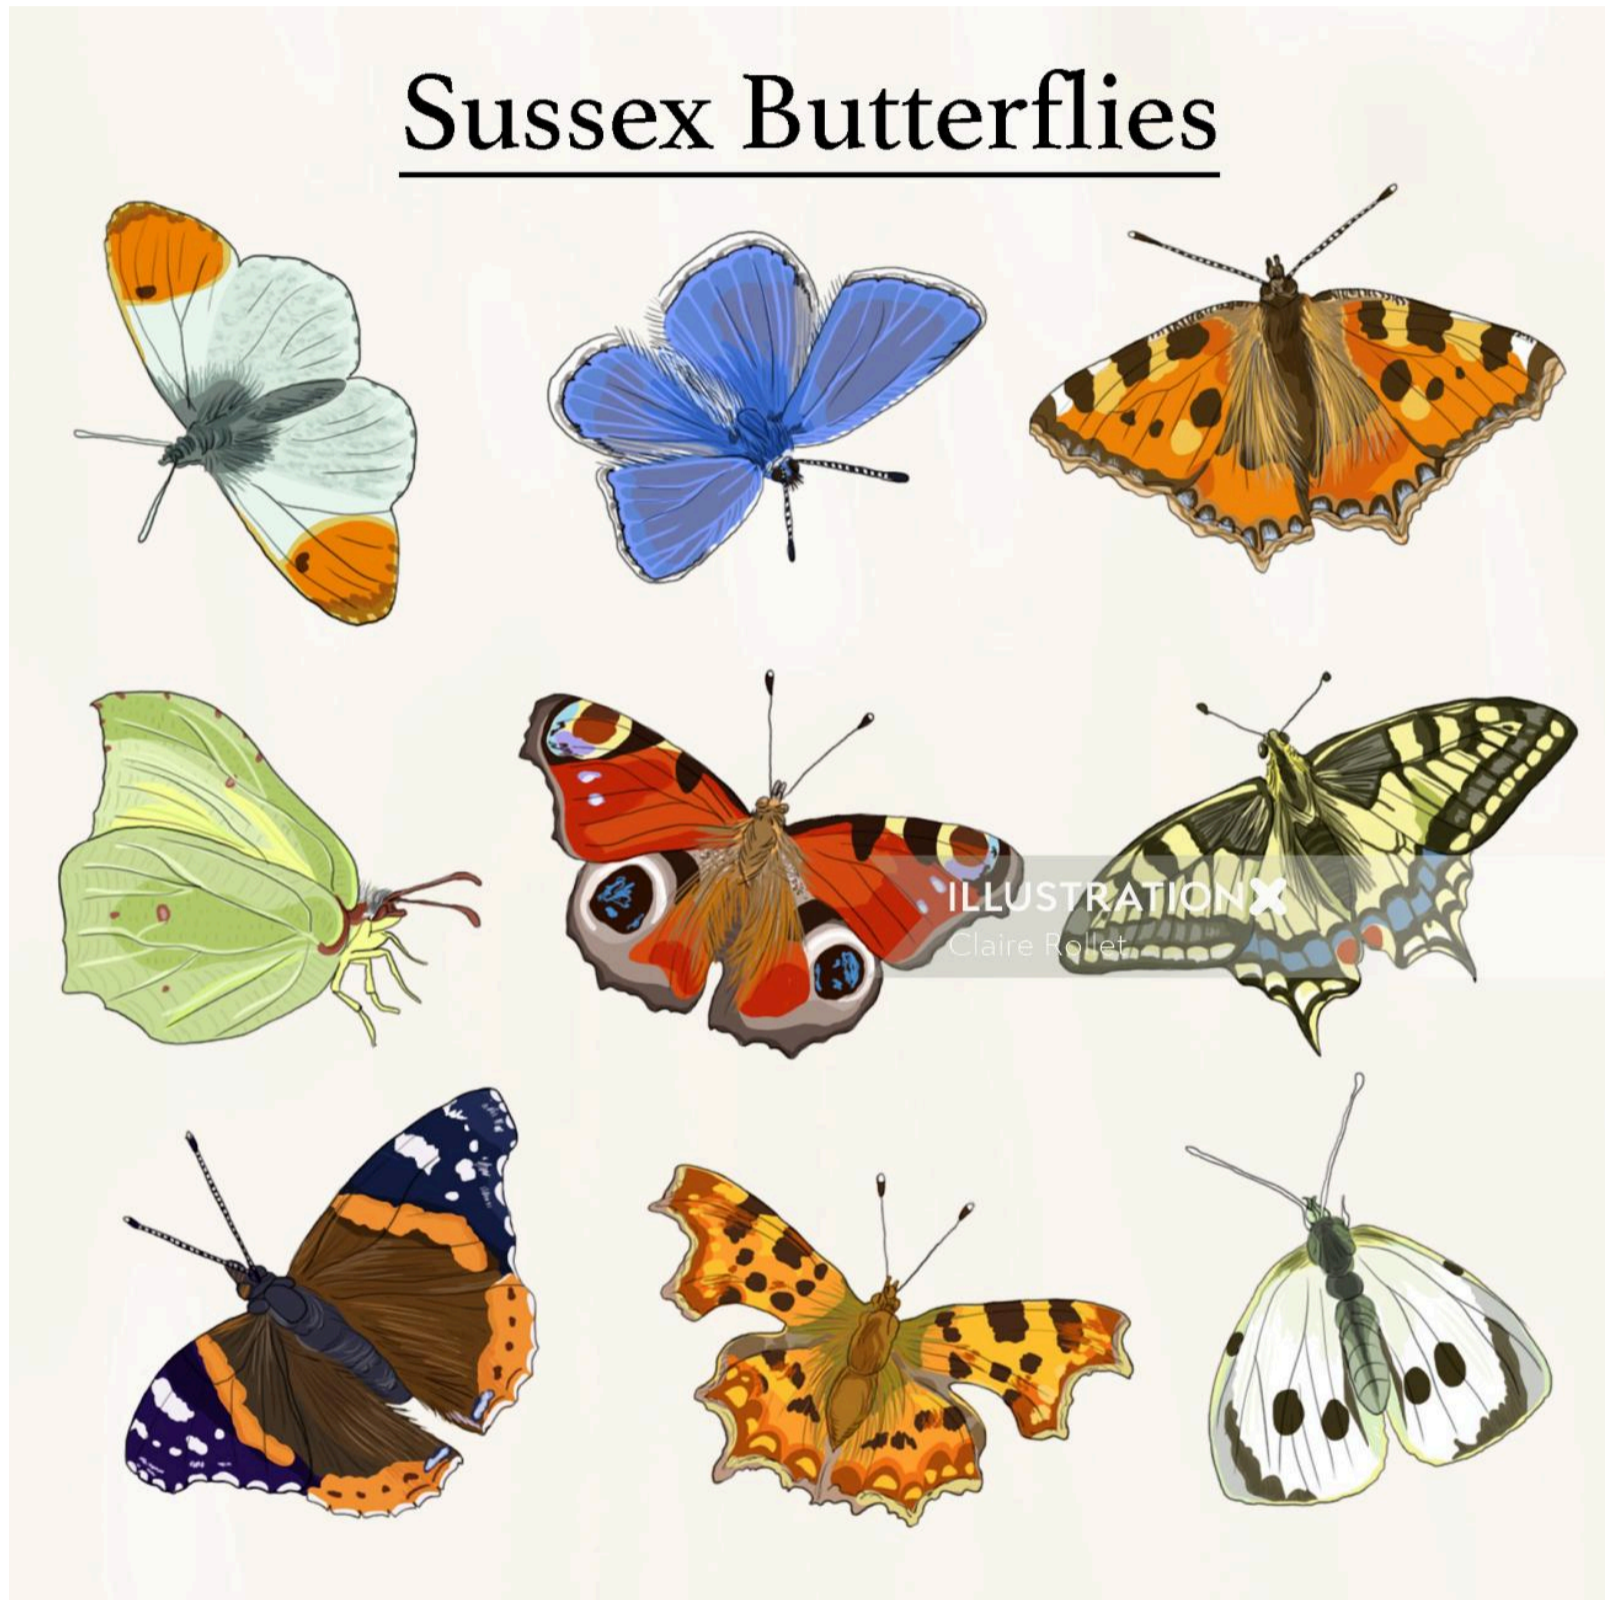

Claire Rollet

www.illustrationx.com/ko/ClaireRollet

Sussex Butterflies