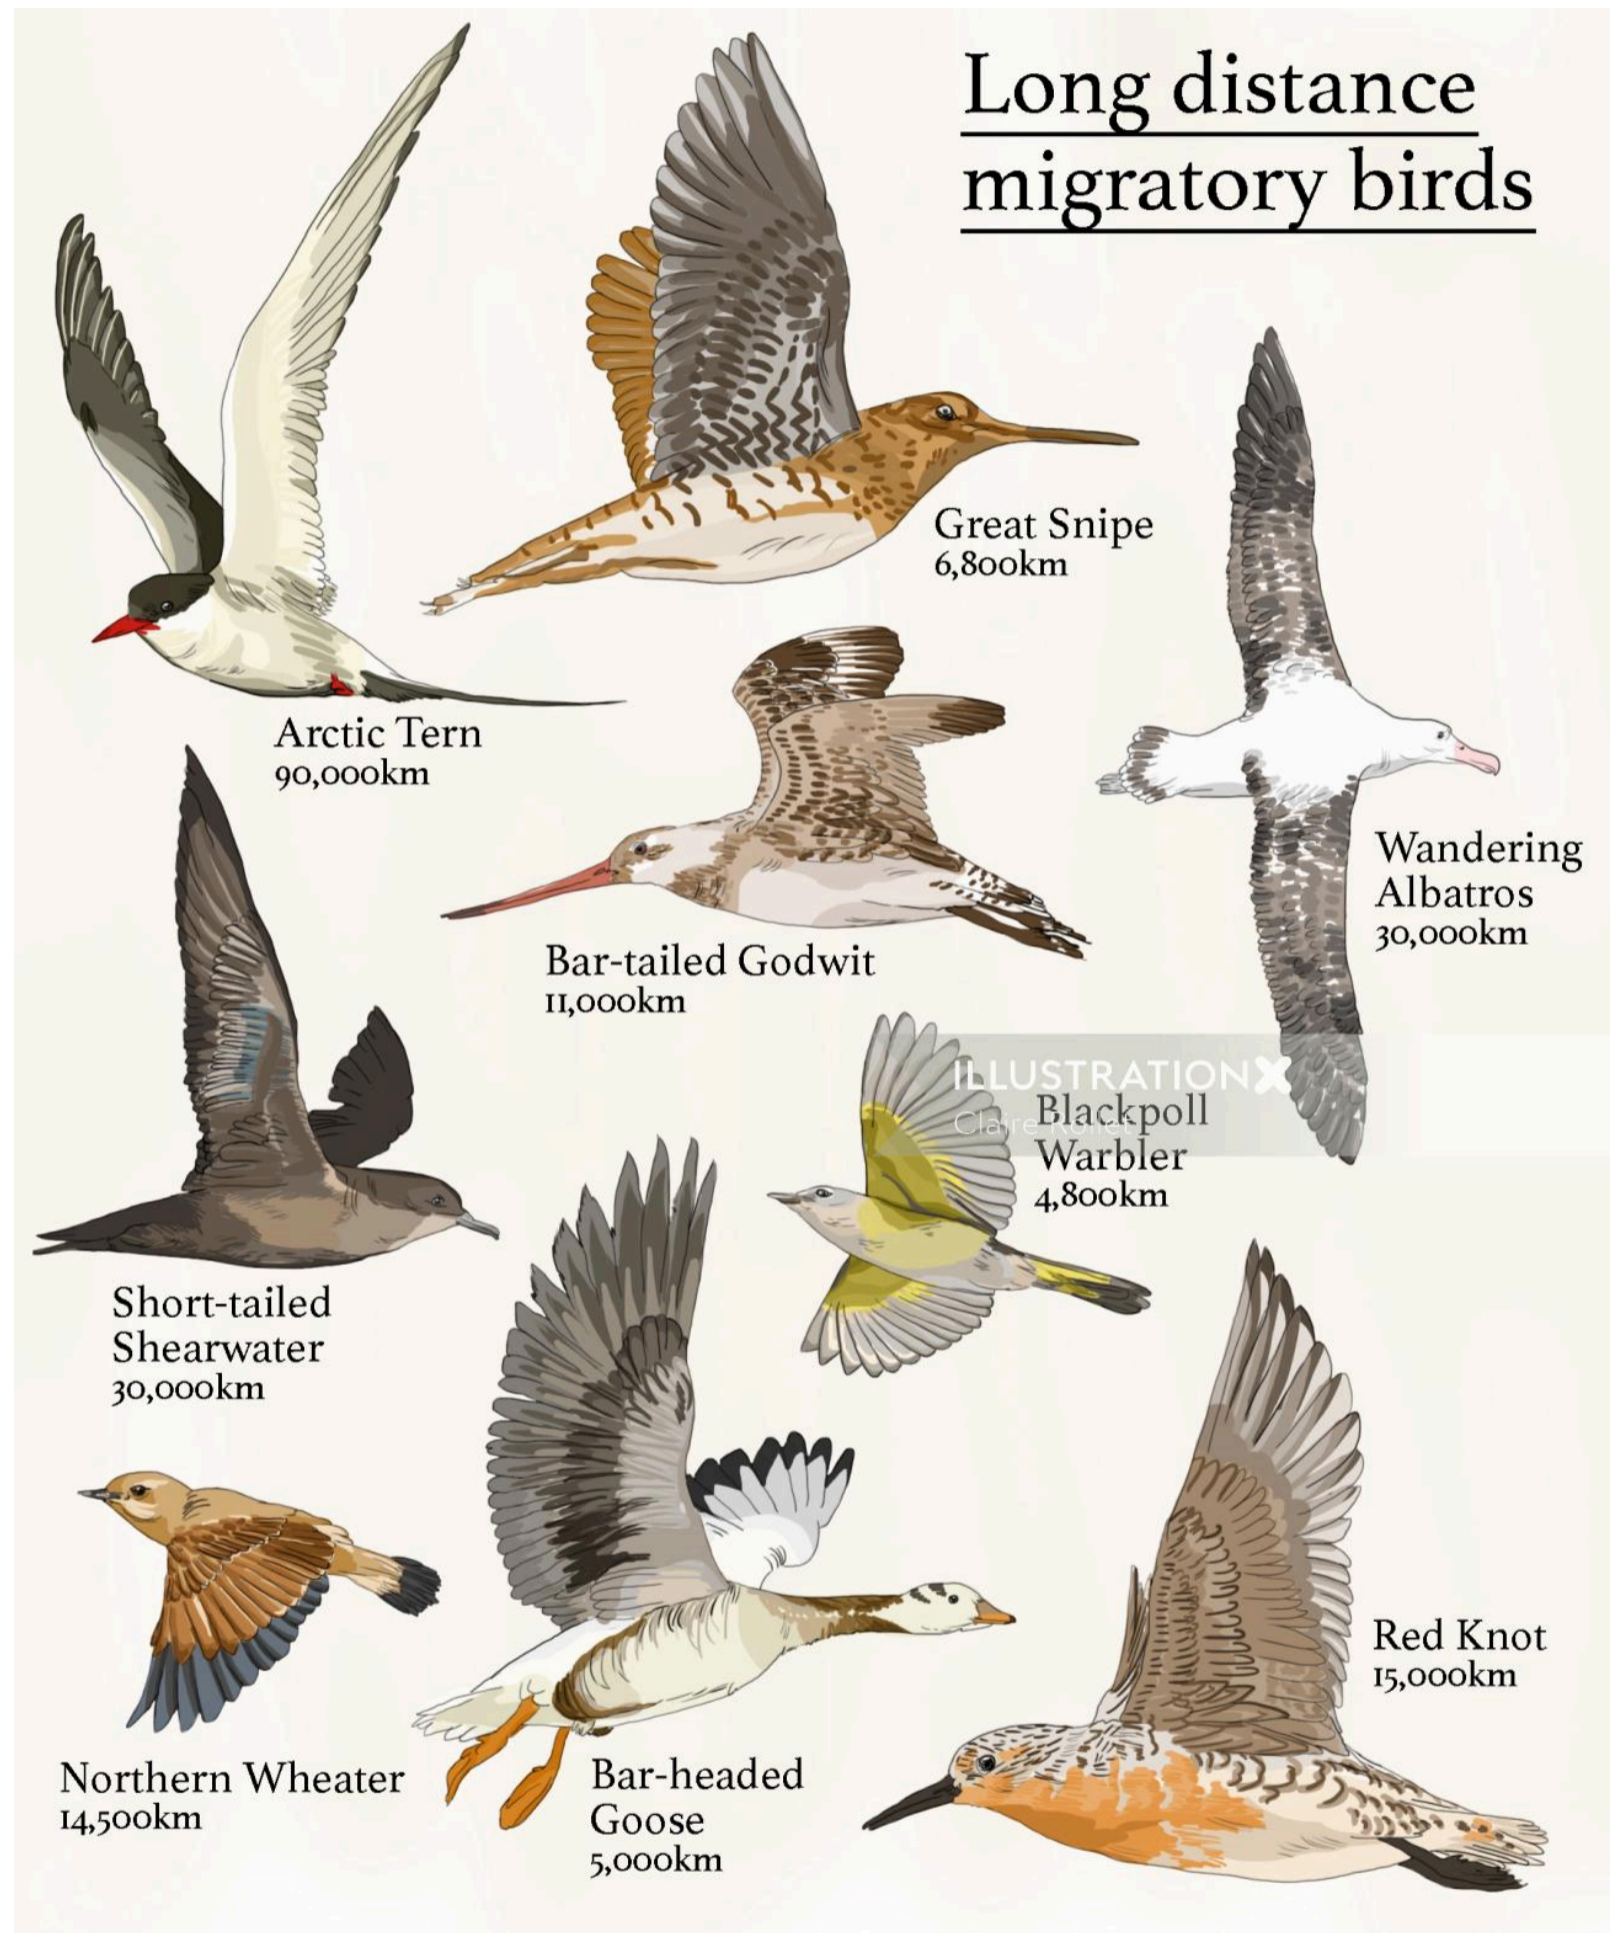

Claire Rollet

www.illustrationx.com/ko/ClaireRollet