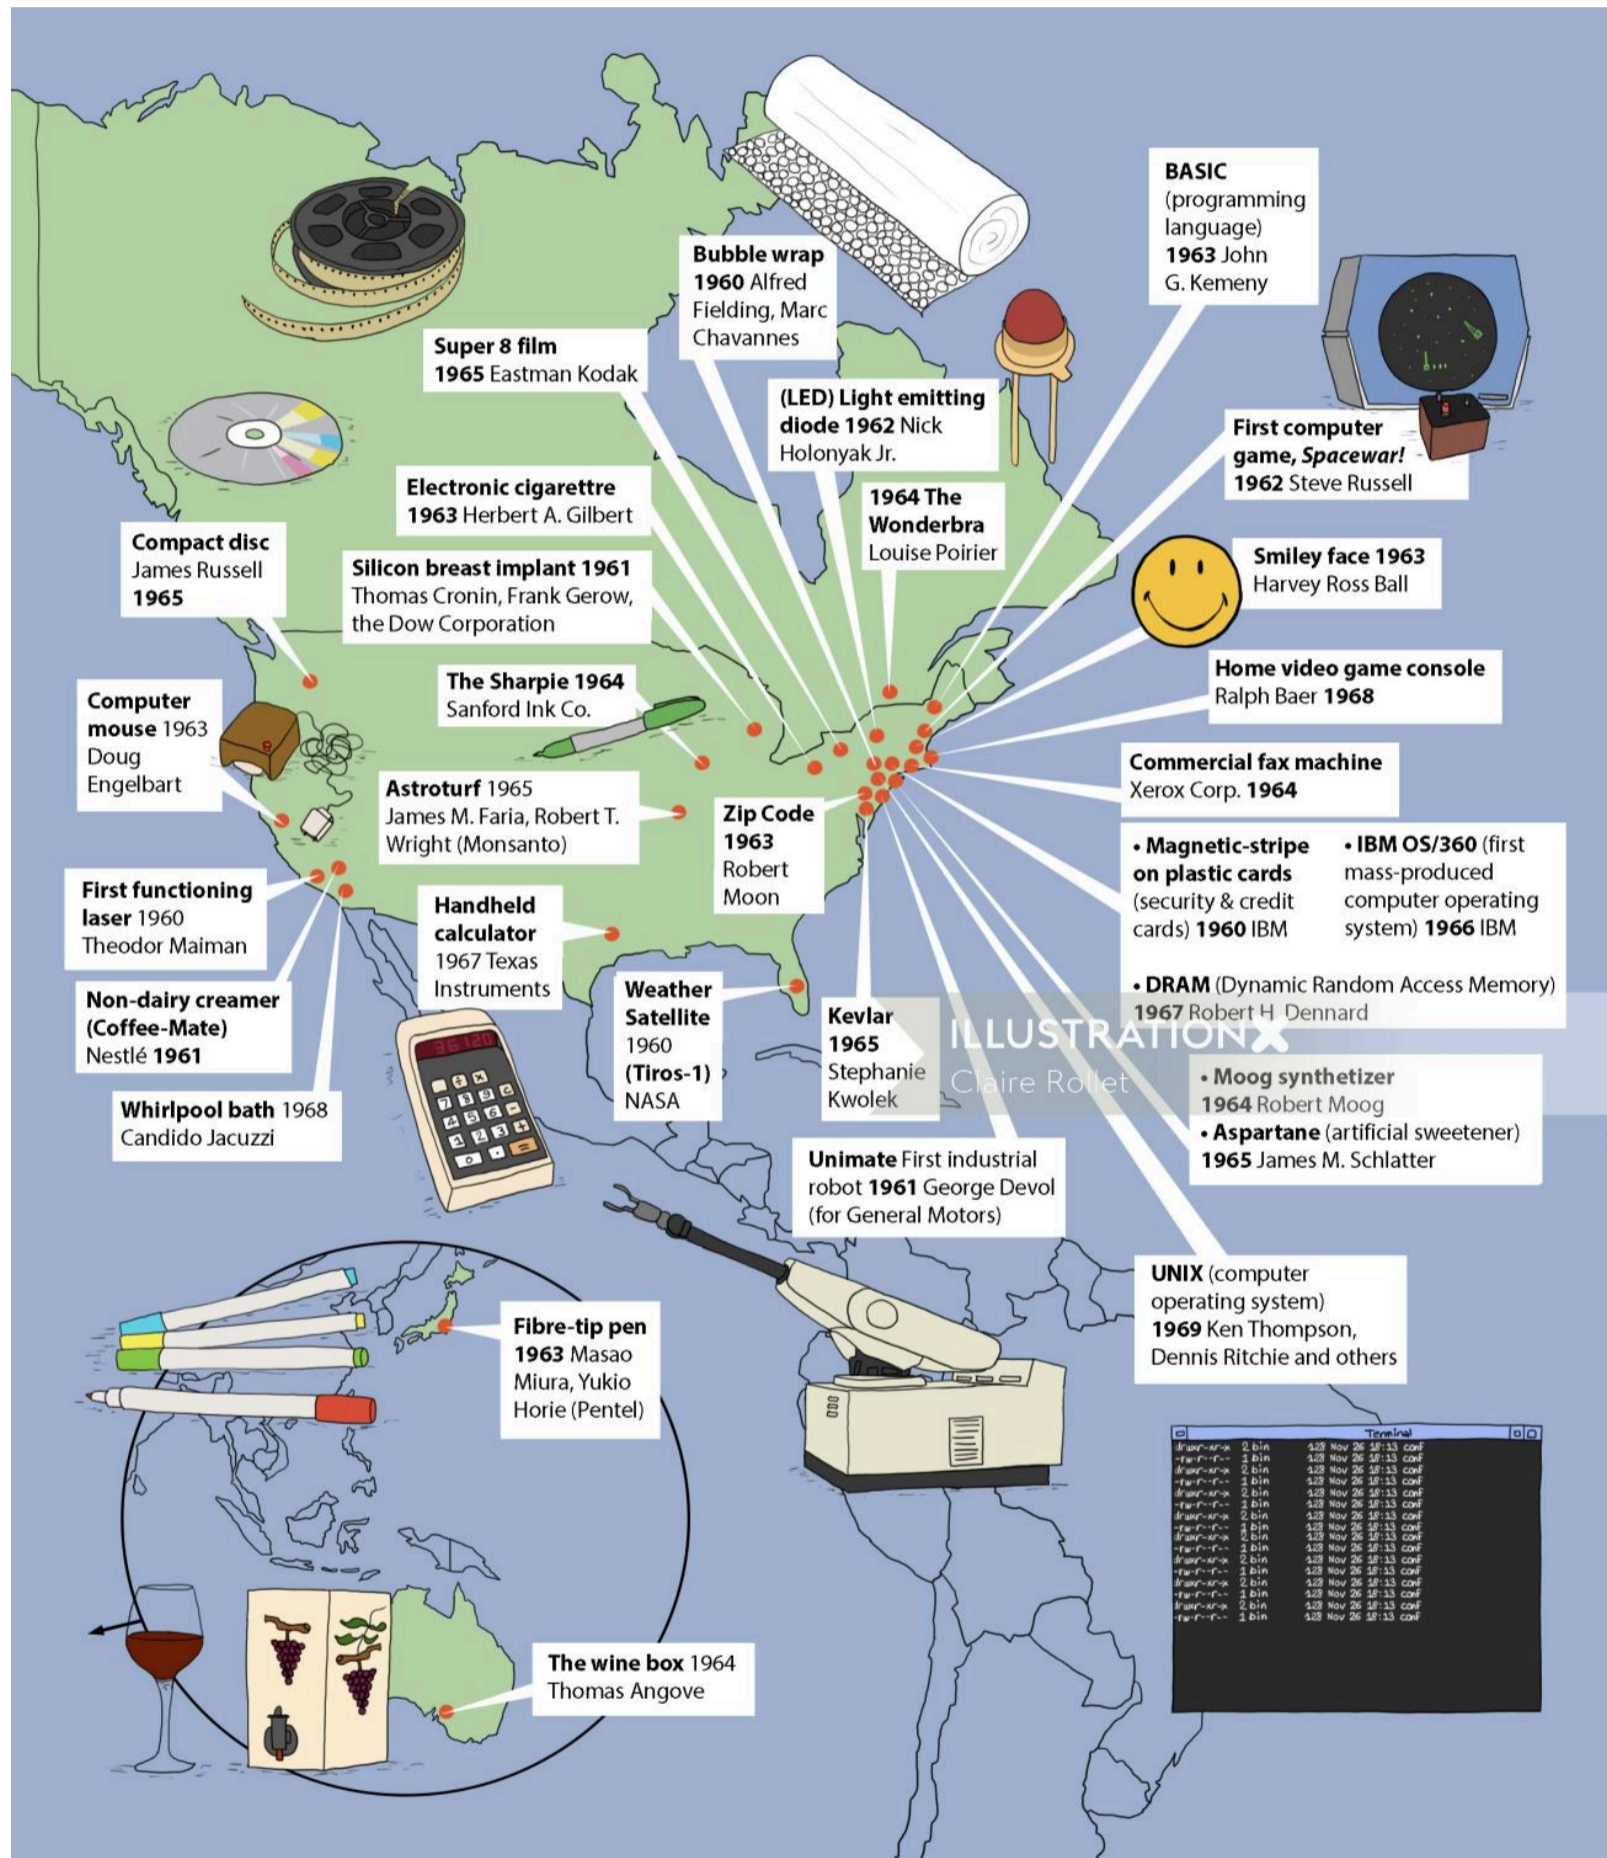

제 포트폴리오에 오신 것을 환영합니다

Claire Rollet

www.illustrationx.com/ko/ClaireRollet