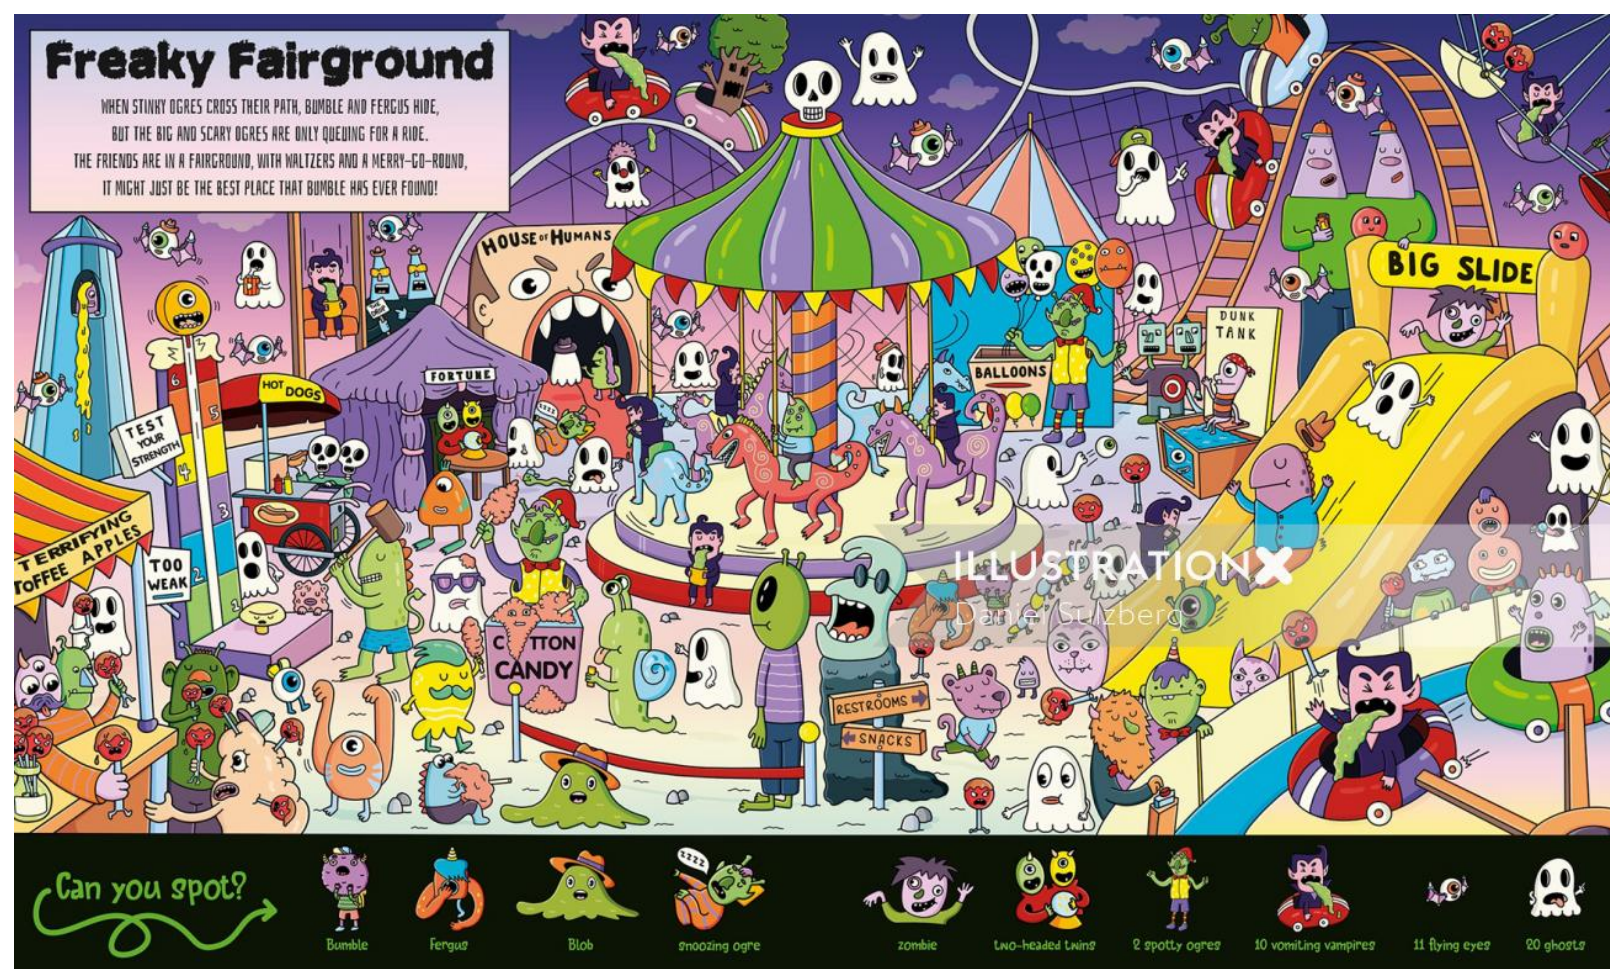

Daniel Sulzberg

www.illustrationx.com/sg/DanielSulzberg