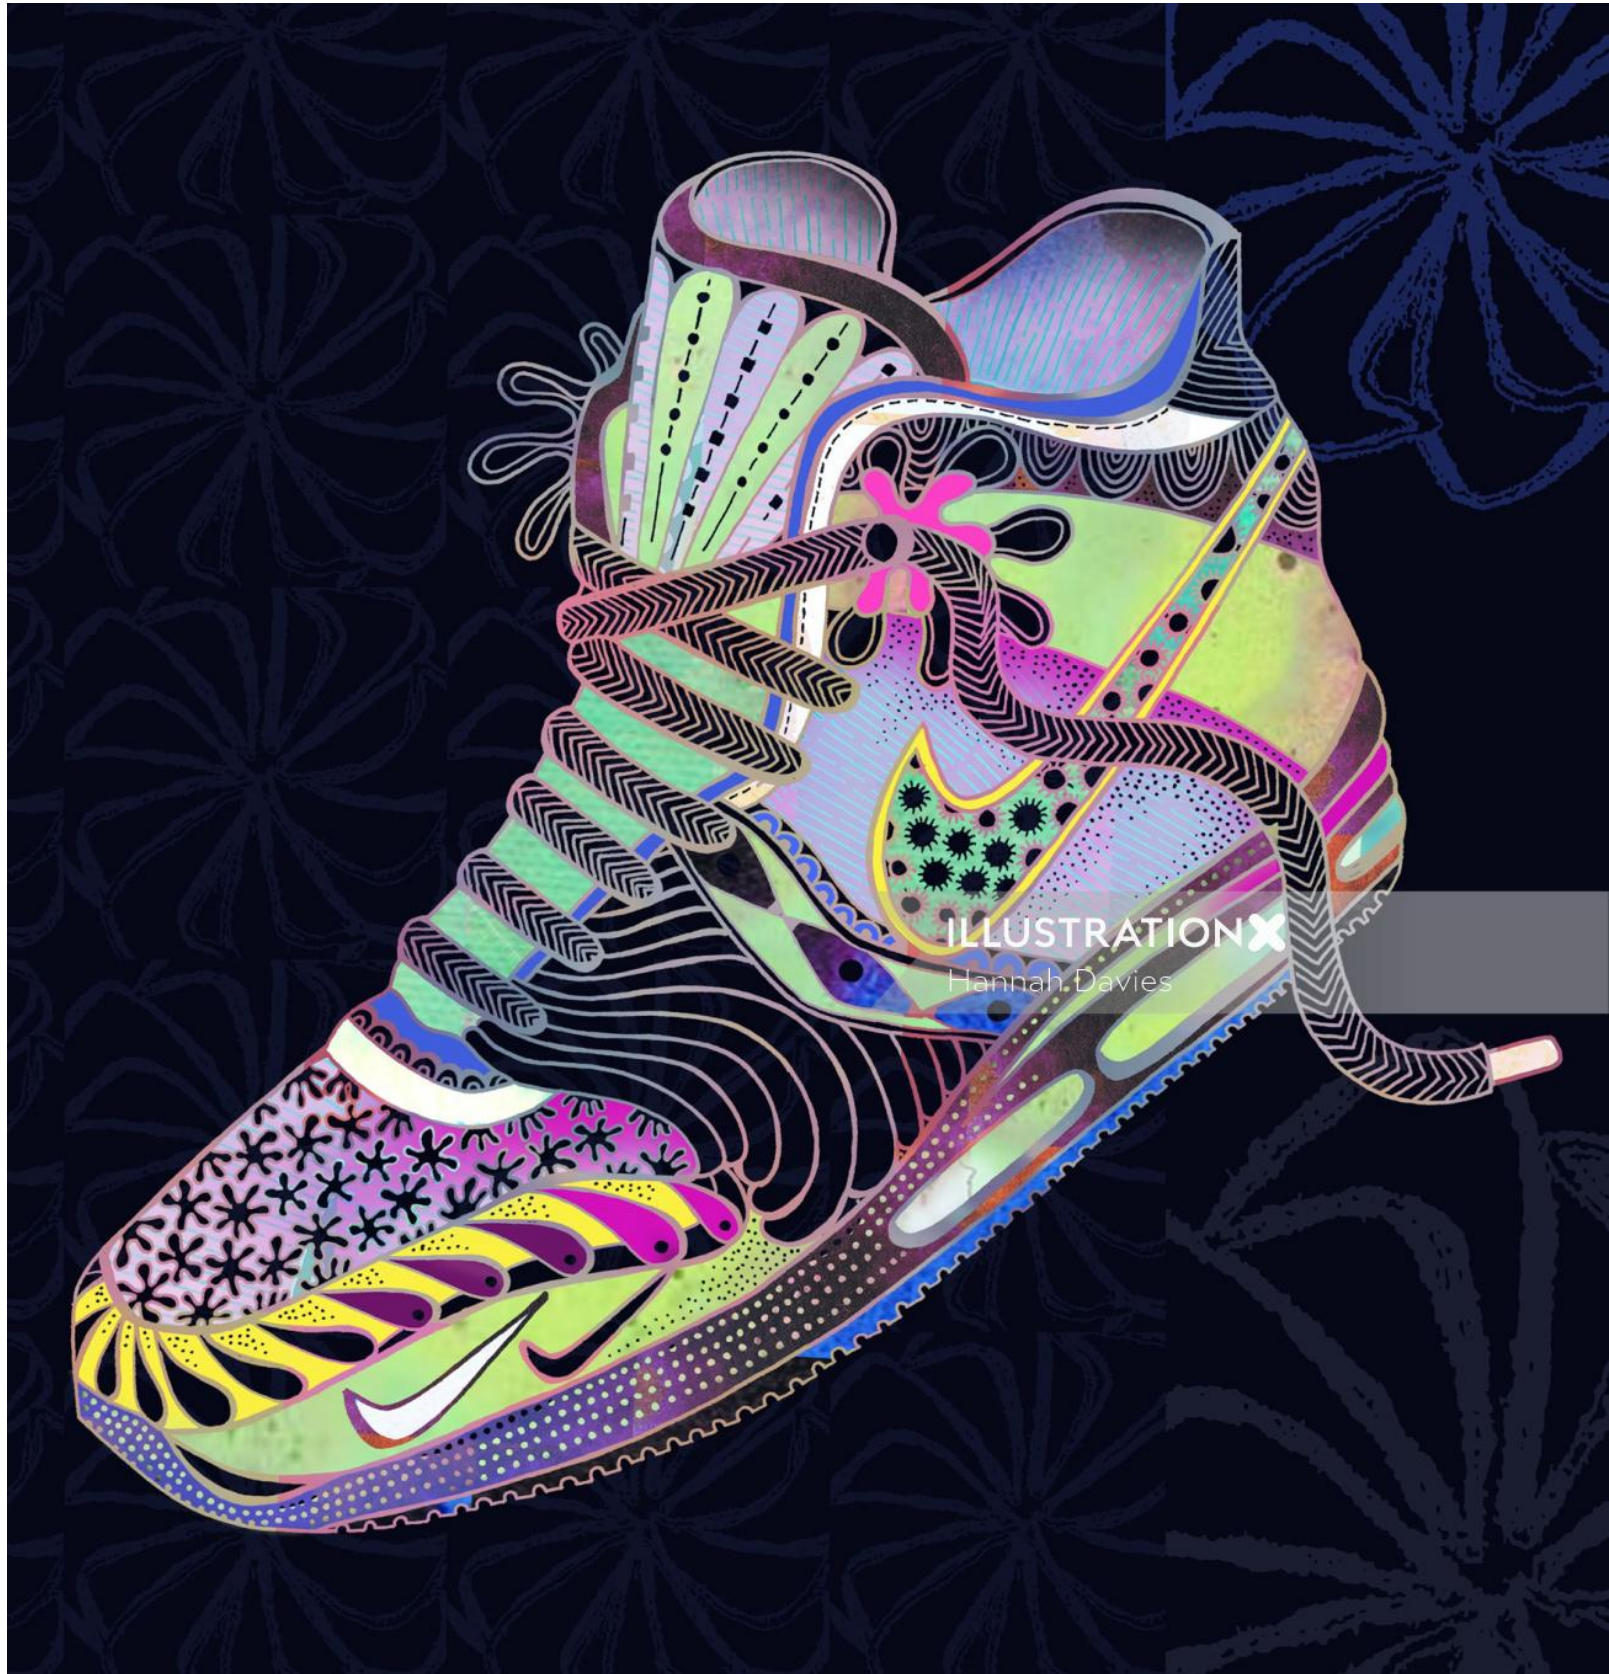

Hannah Davies

www.illustrationx.com/jp/HannahDavies