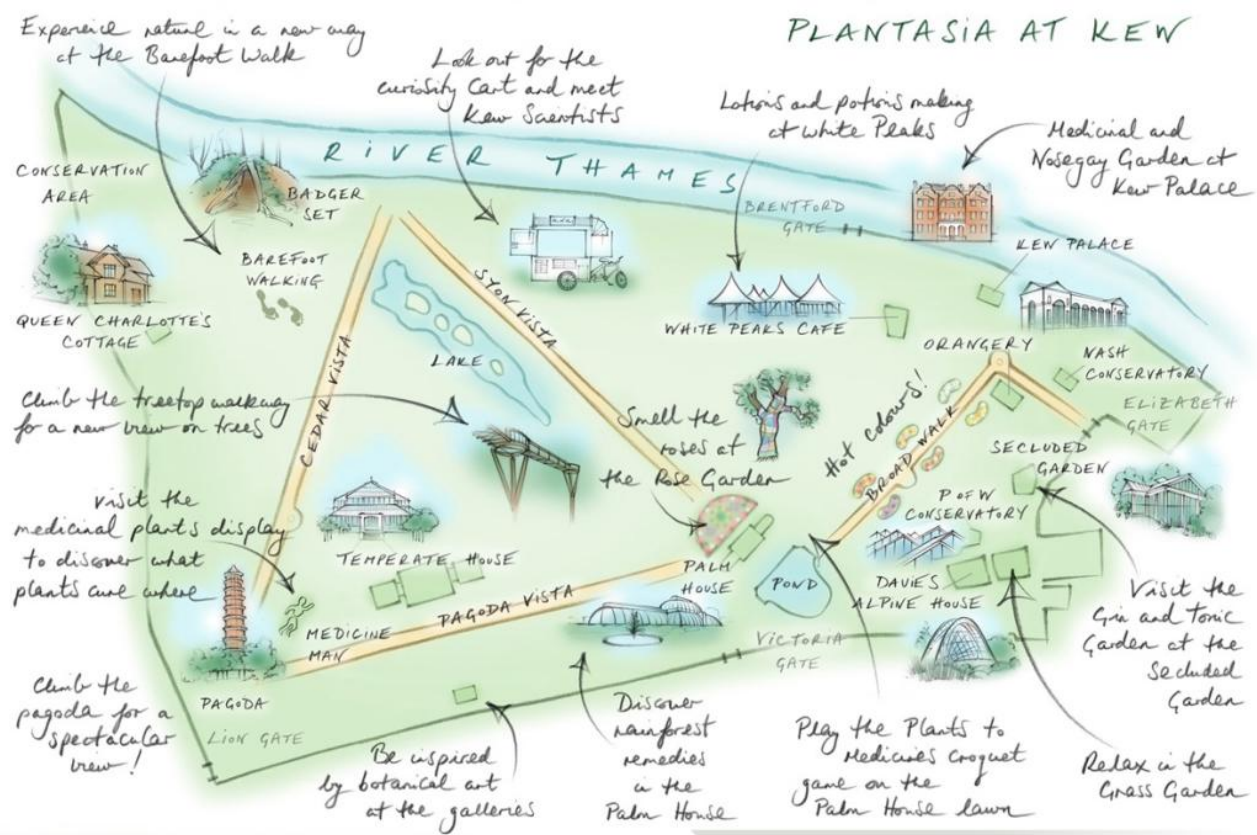

Juliet Percival

www.illustrationx.com/de/JulietPercival