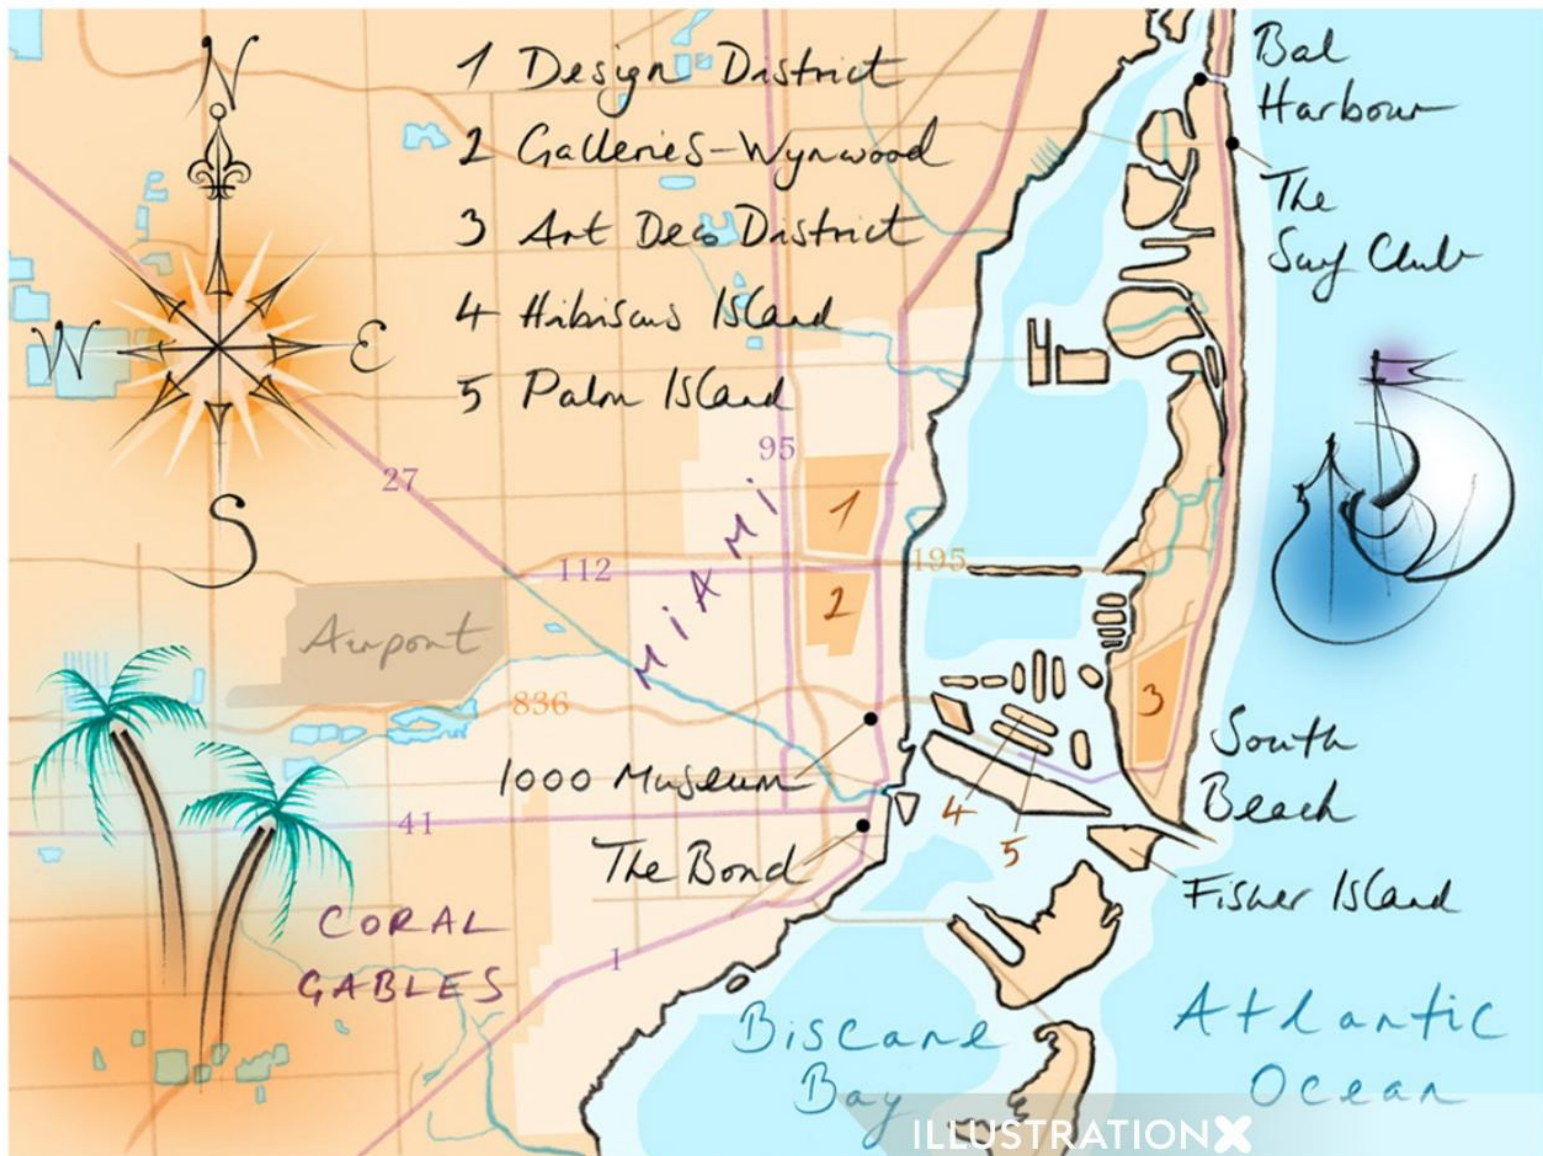

Juliet Percival

www.illustrationx.com/de/JulietPercival