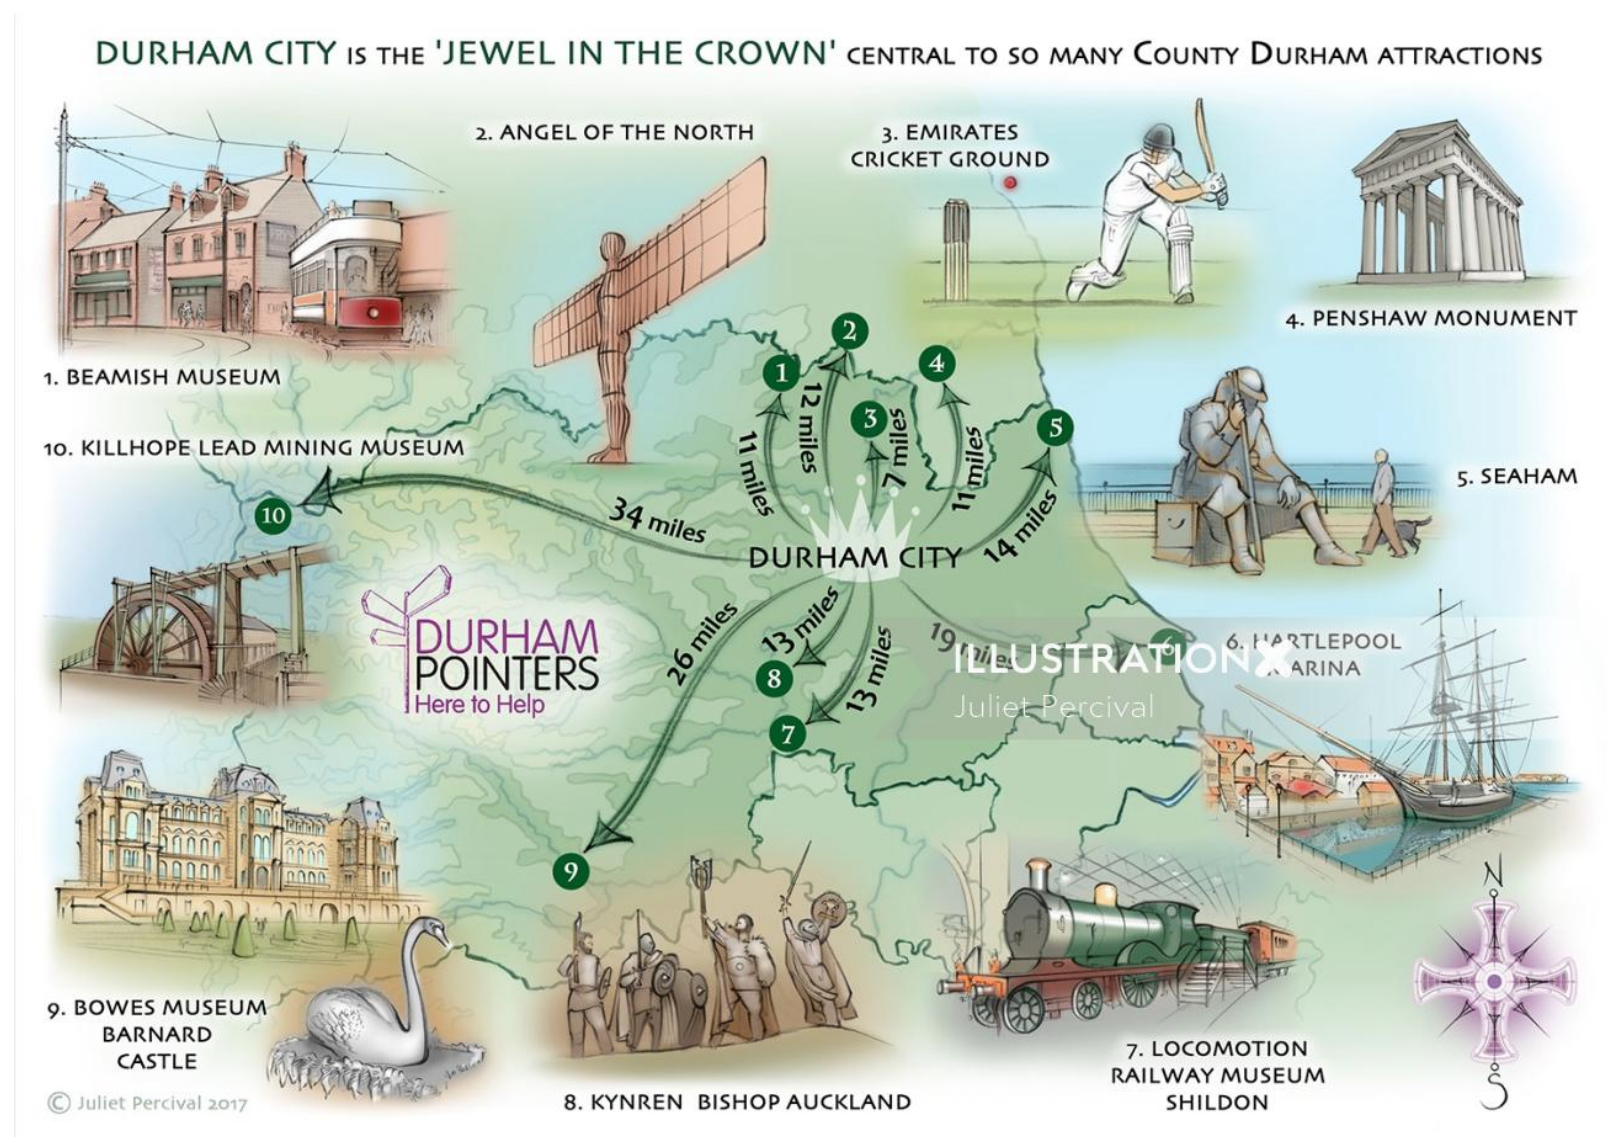

Juliet Percival

www.illustrationx.com/de/JulietPercival