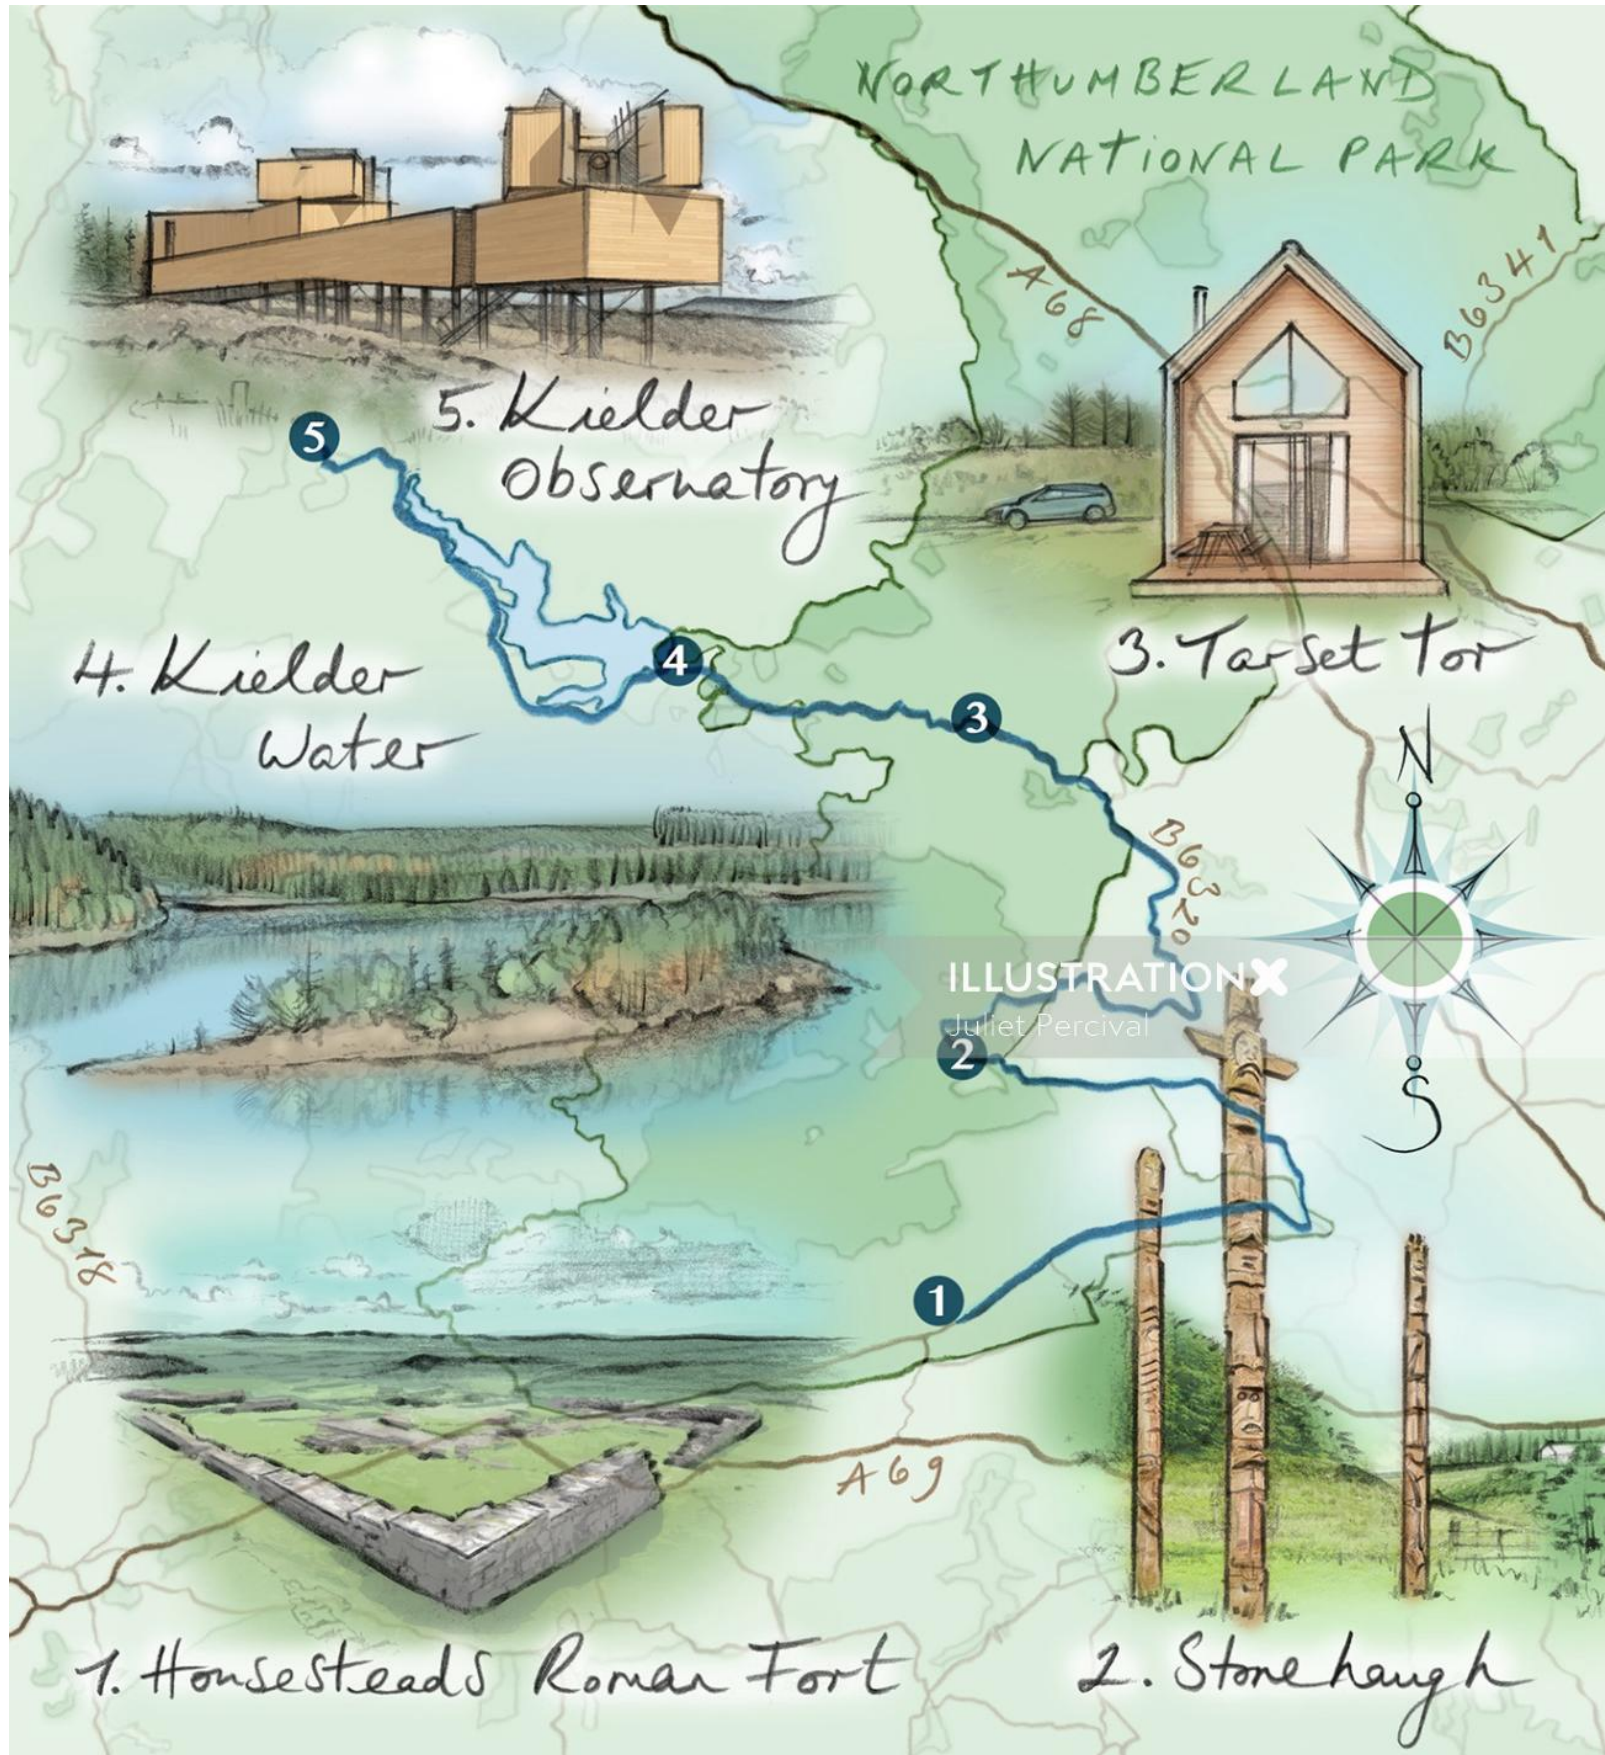

Juliet Percival

www.illustrationx.com/de/JulietPercival