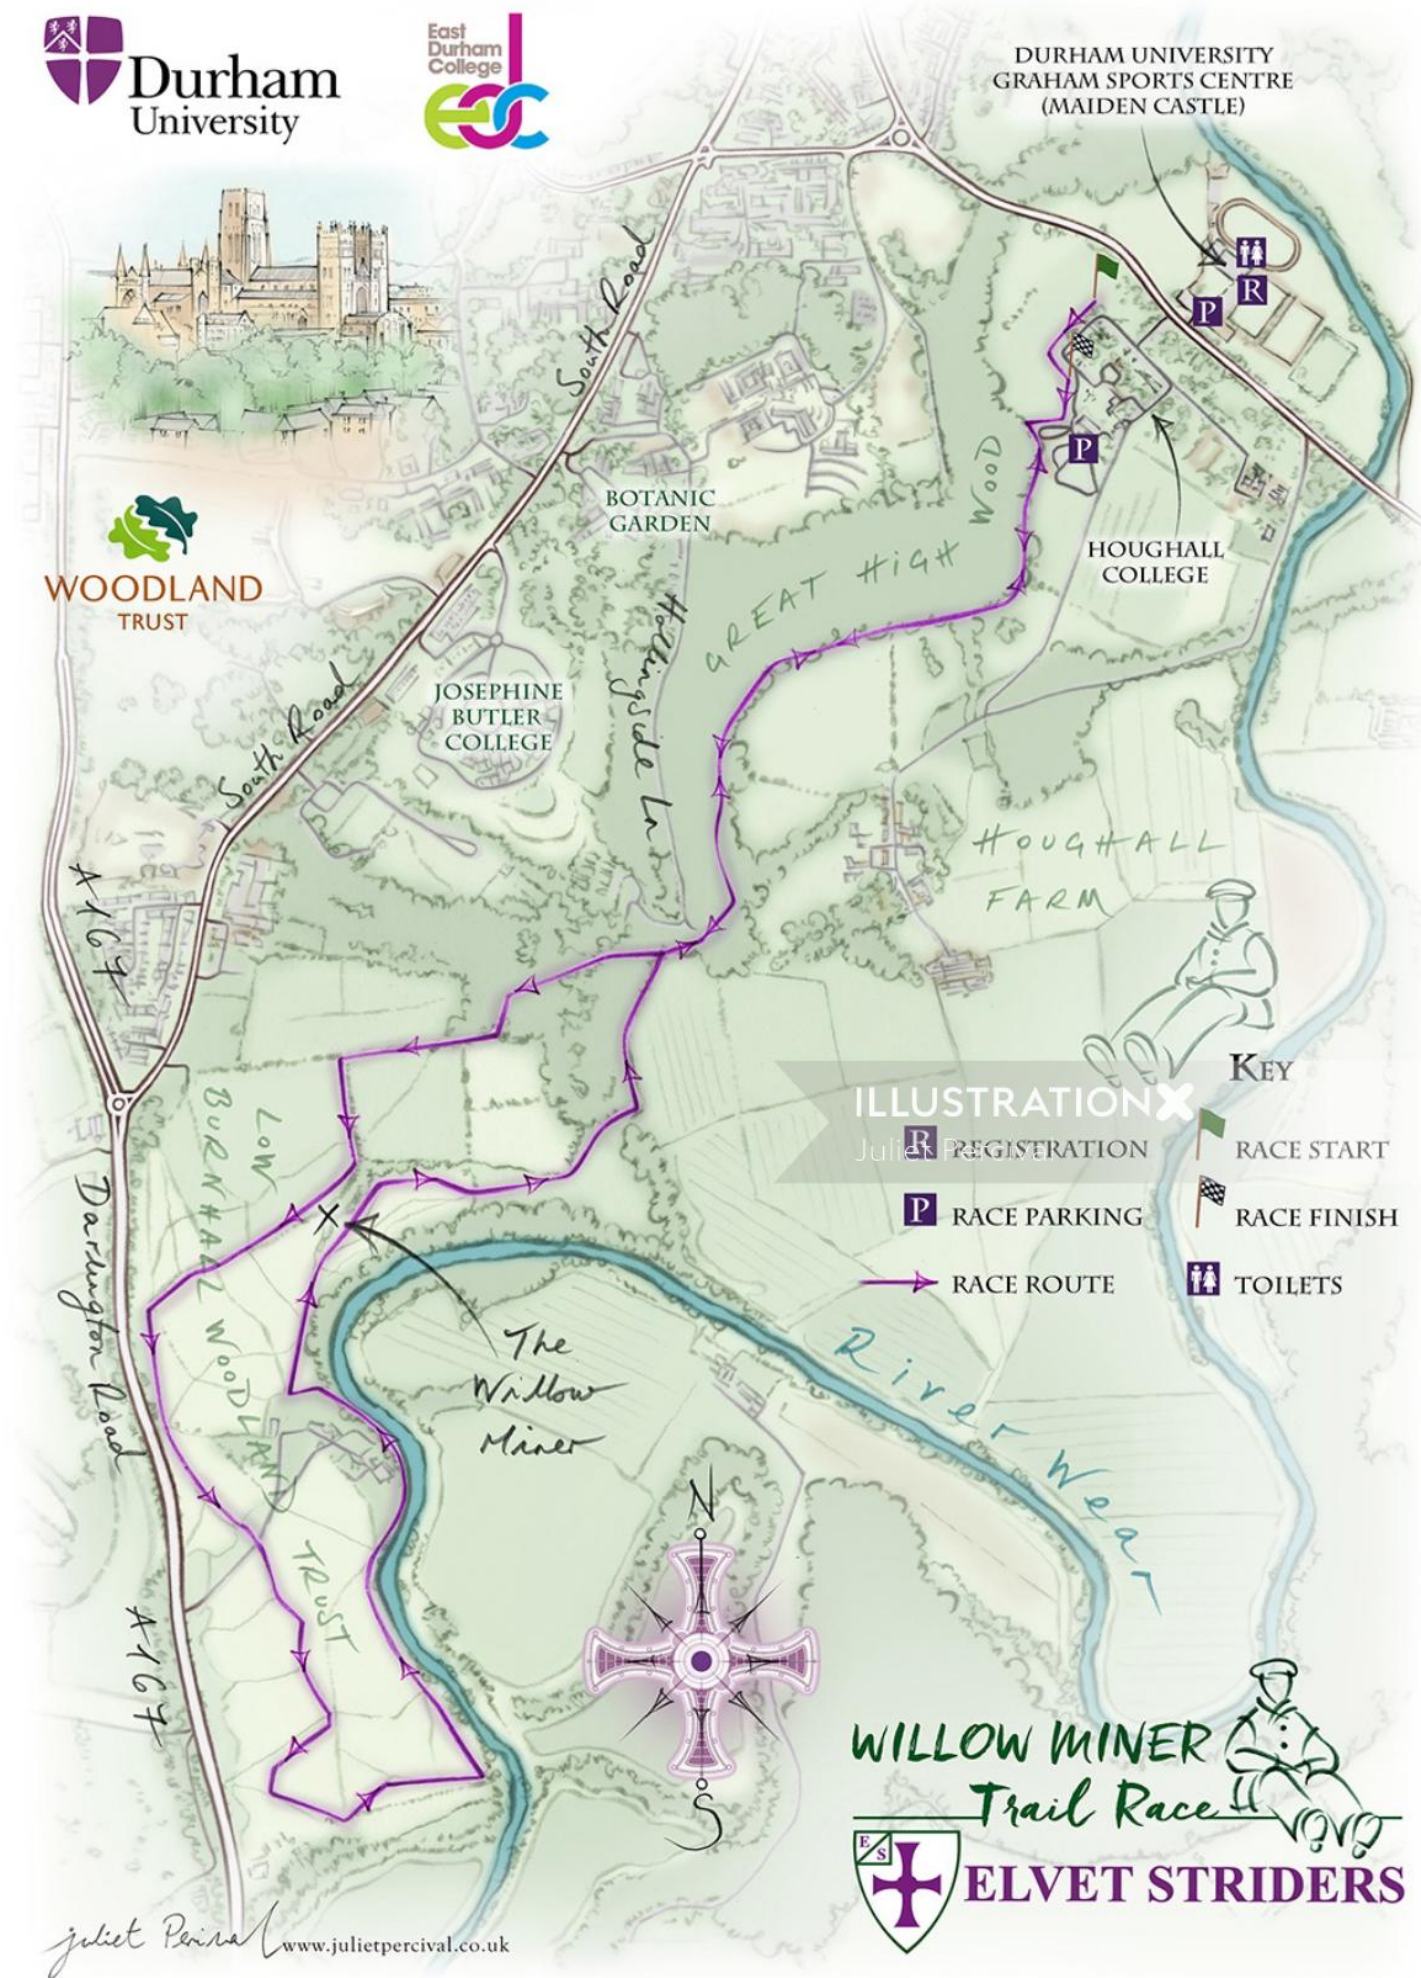

Juliet Percival

www.illustrationx.com/de/JulietPercival