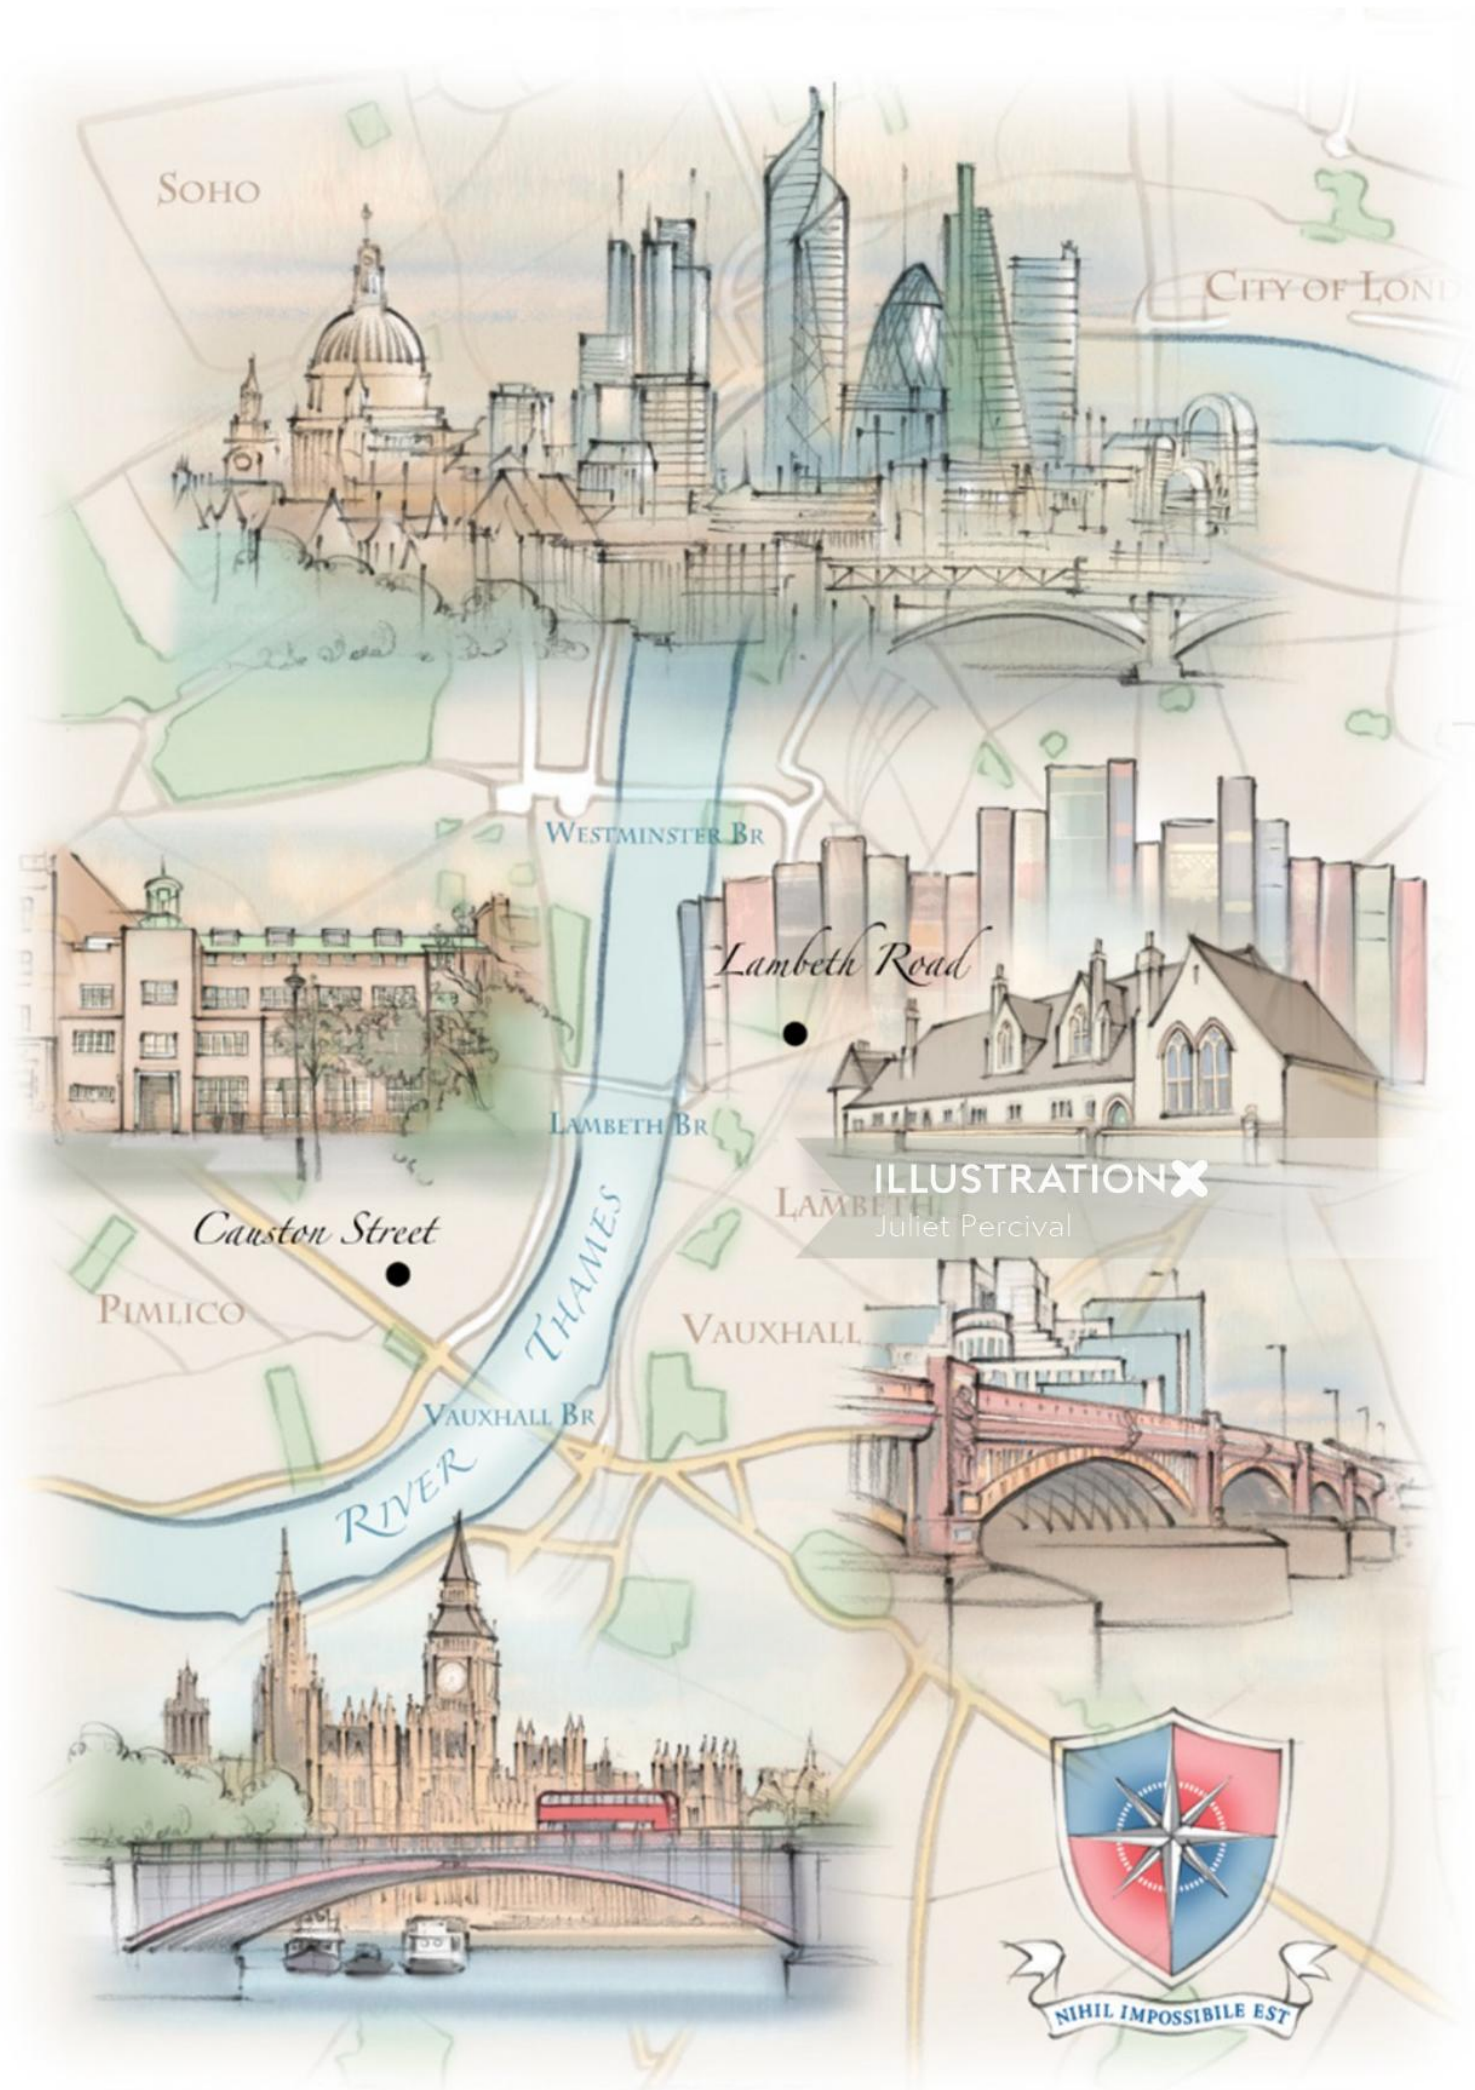

Juliet Percival

www.illustrationx.com/de/JulietPercival