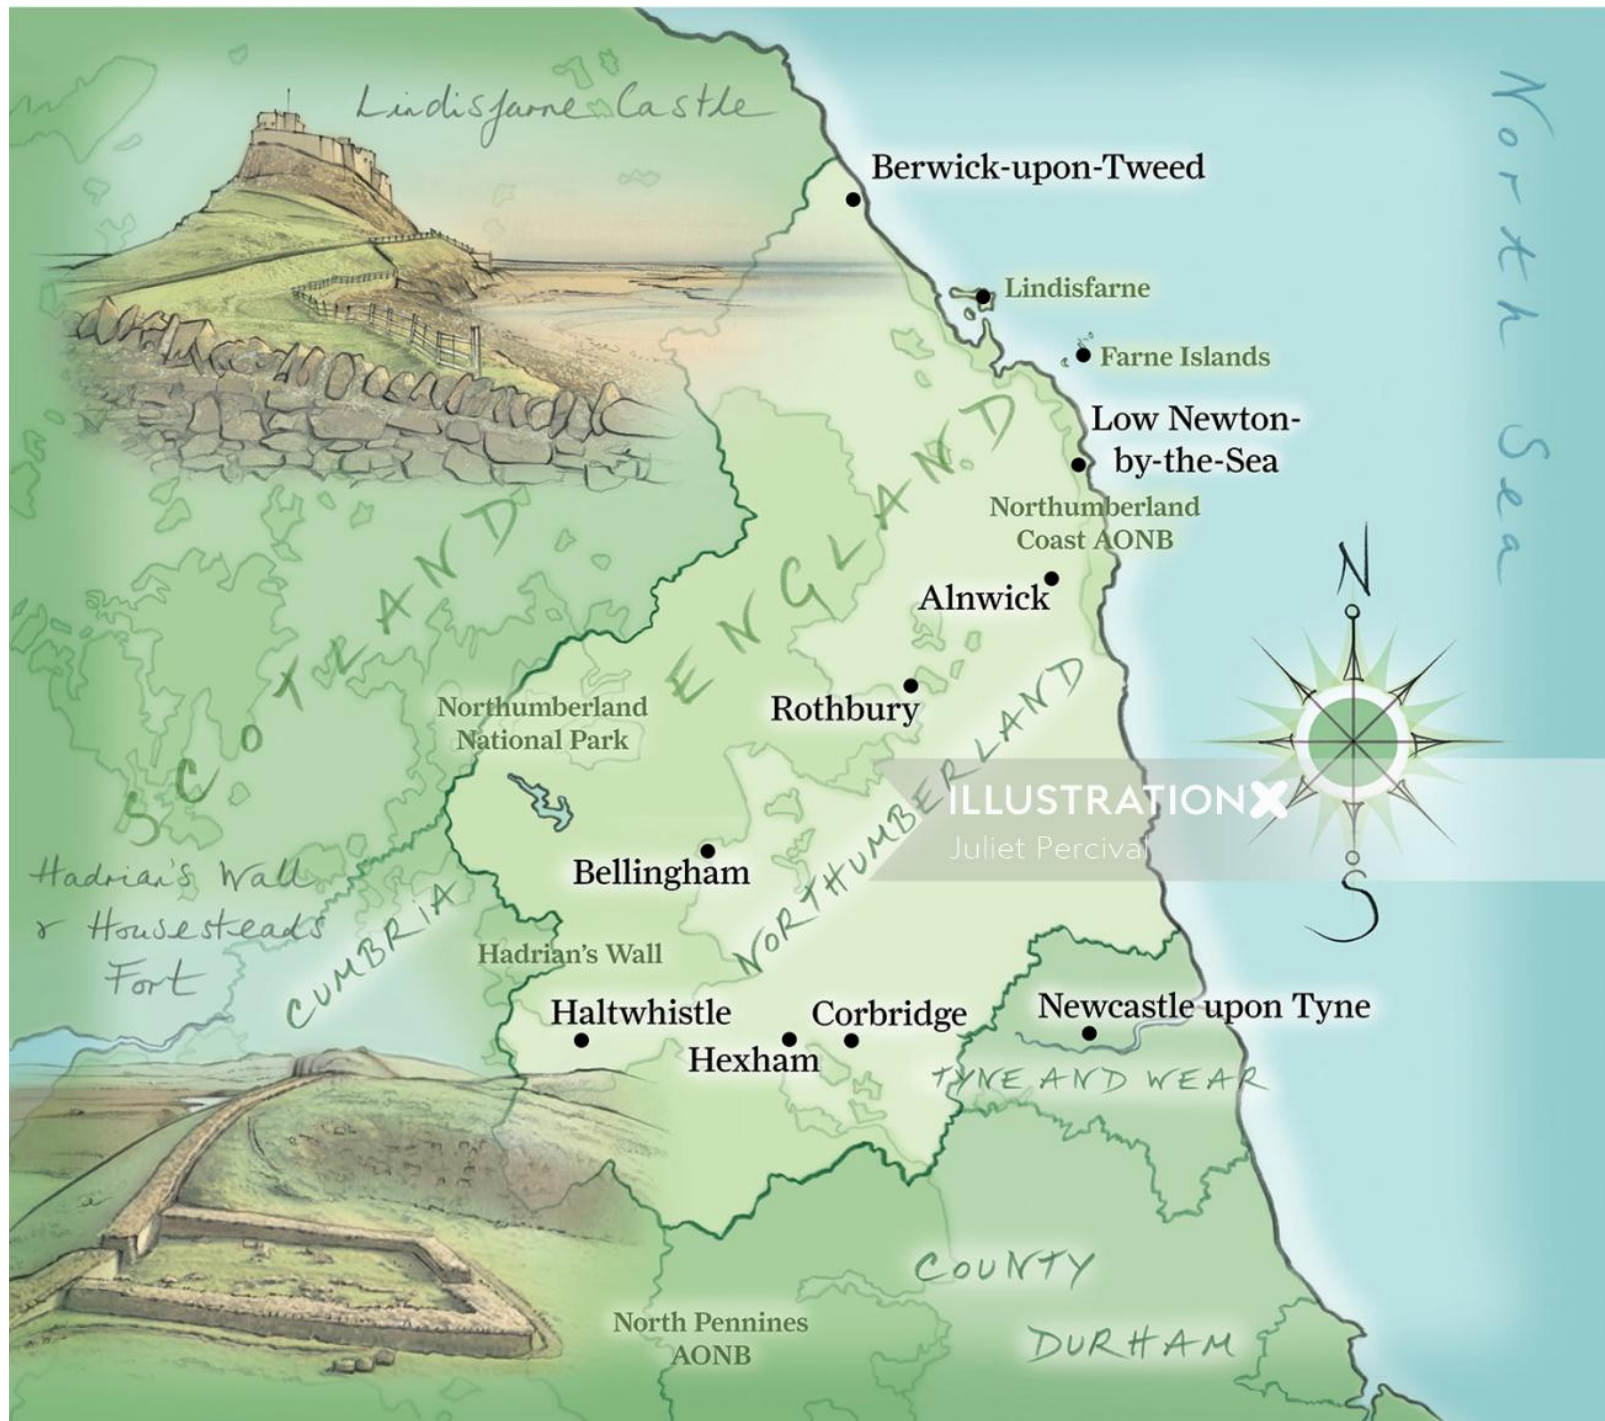

Juliet Percival

www.illustrationx.com/de/JulietPercival