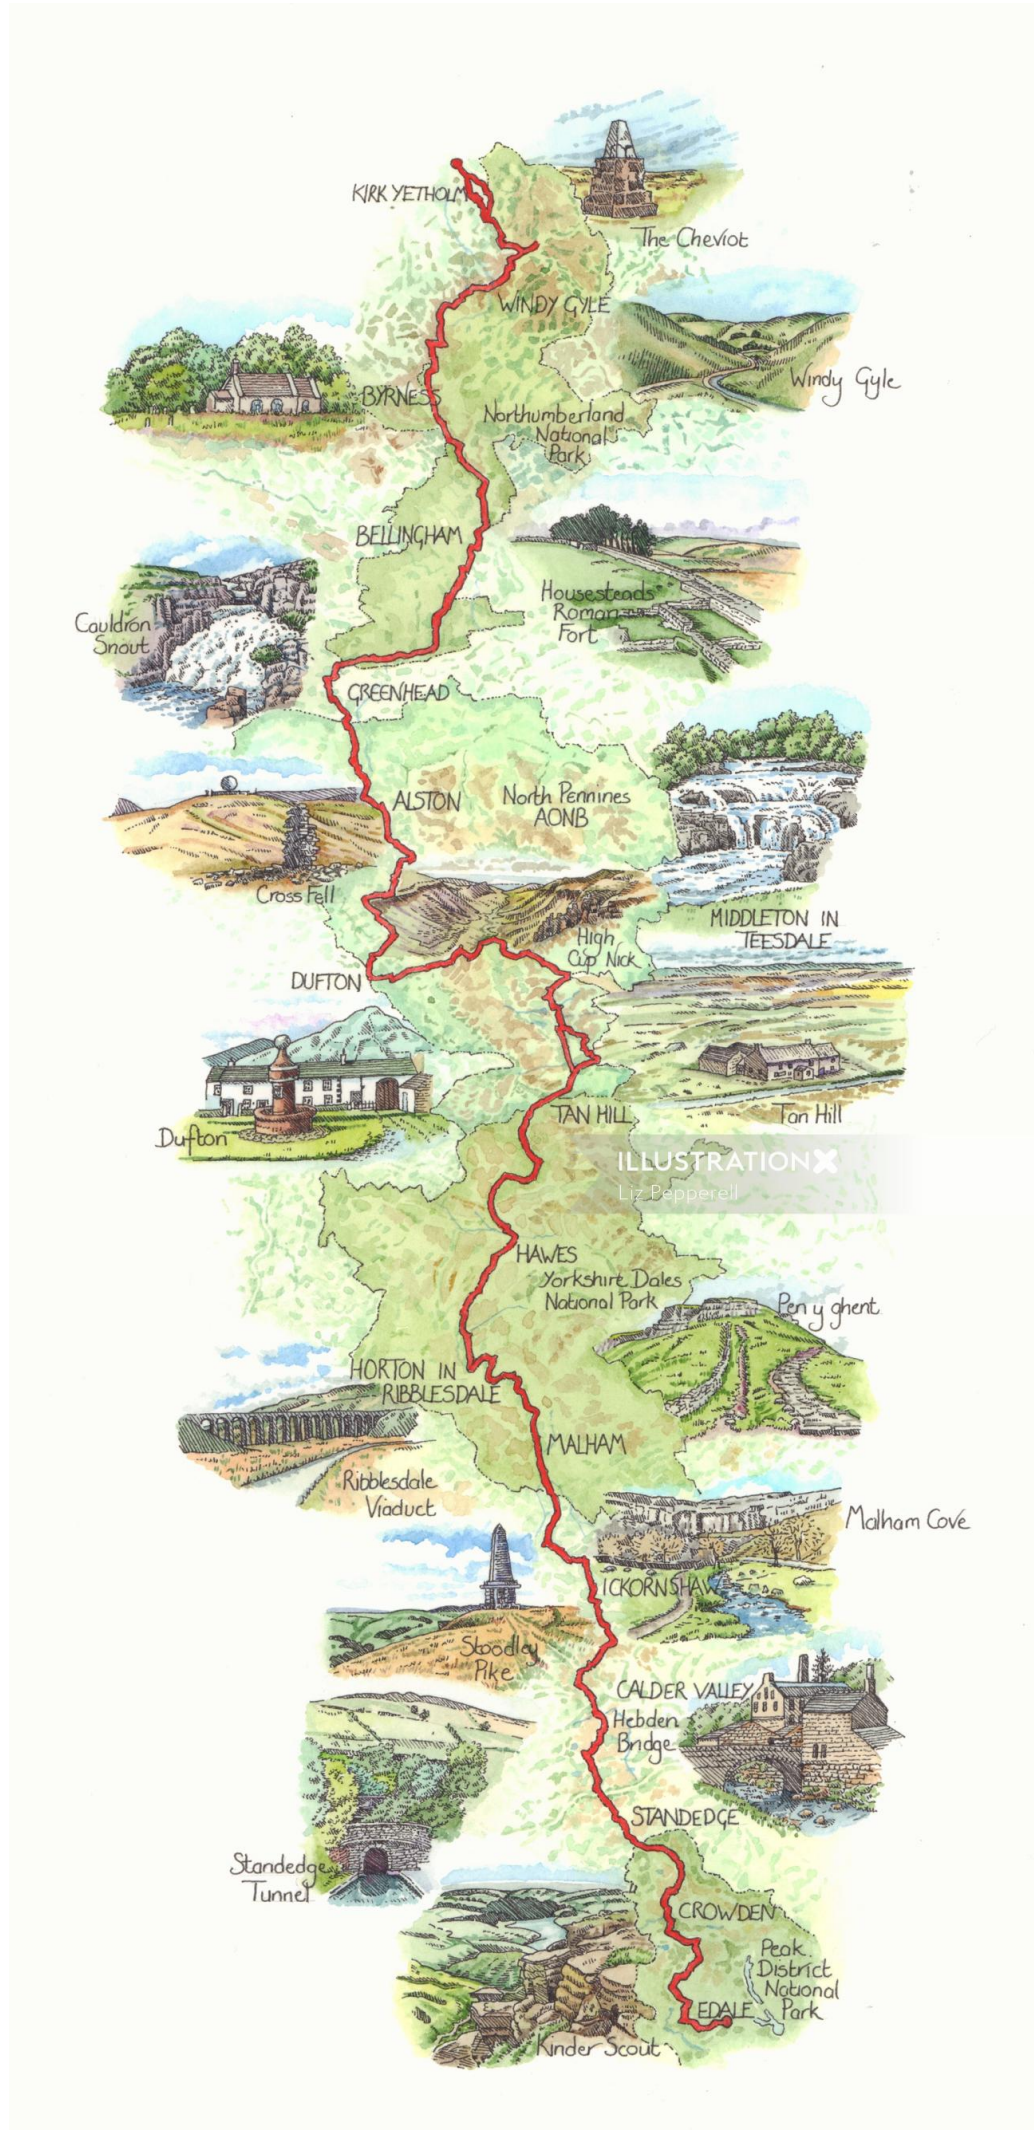

Welcome to my portfolio

Liz Pepperell

www.illustrationx.com/au/LizPepperell

Liz Pepperell

www.illustrationx.com/au/LizPepperell

Get the look

PLANT YOUR OWN DROUGHT-RESISTANT GARDEN WITH THIS CLEVER BETH CHATTO-INSPIRED READY-MADE BORDER