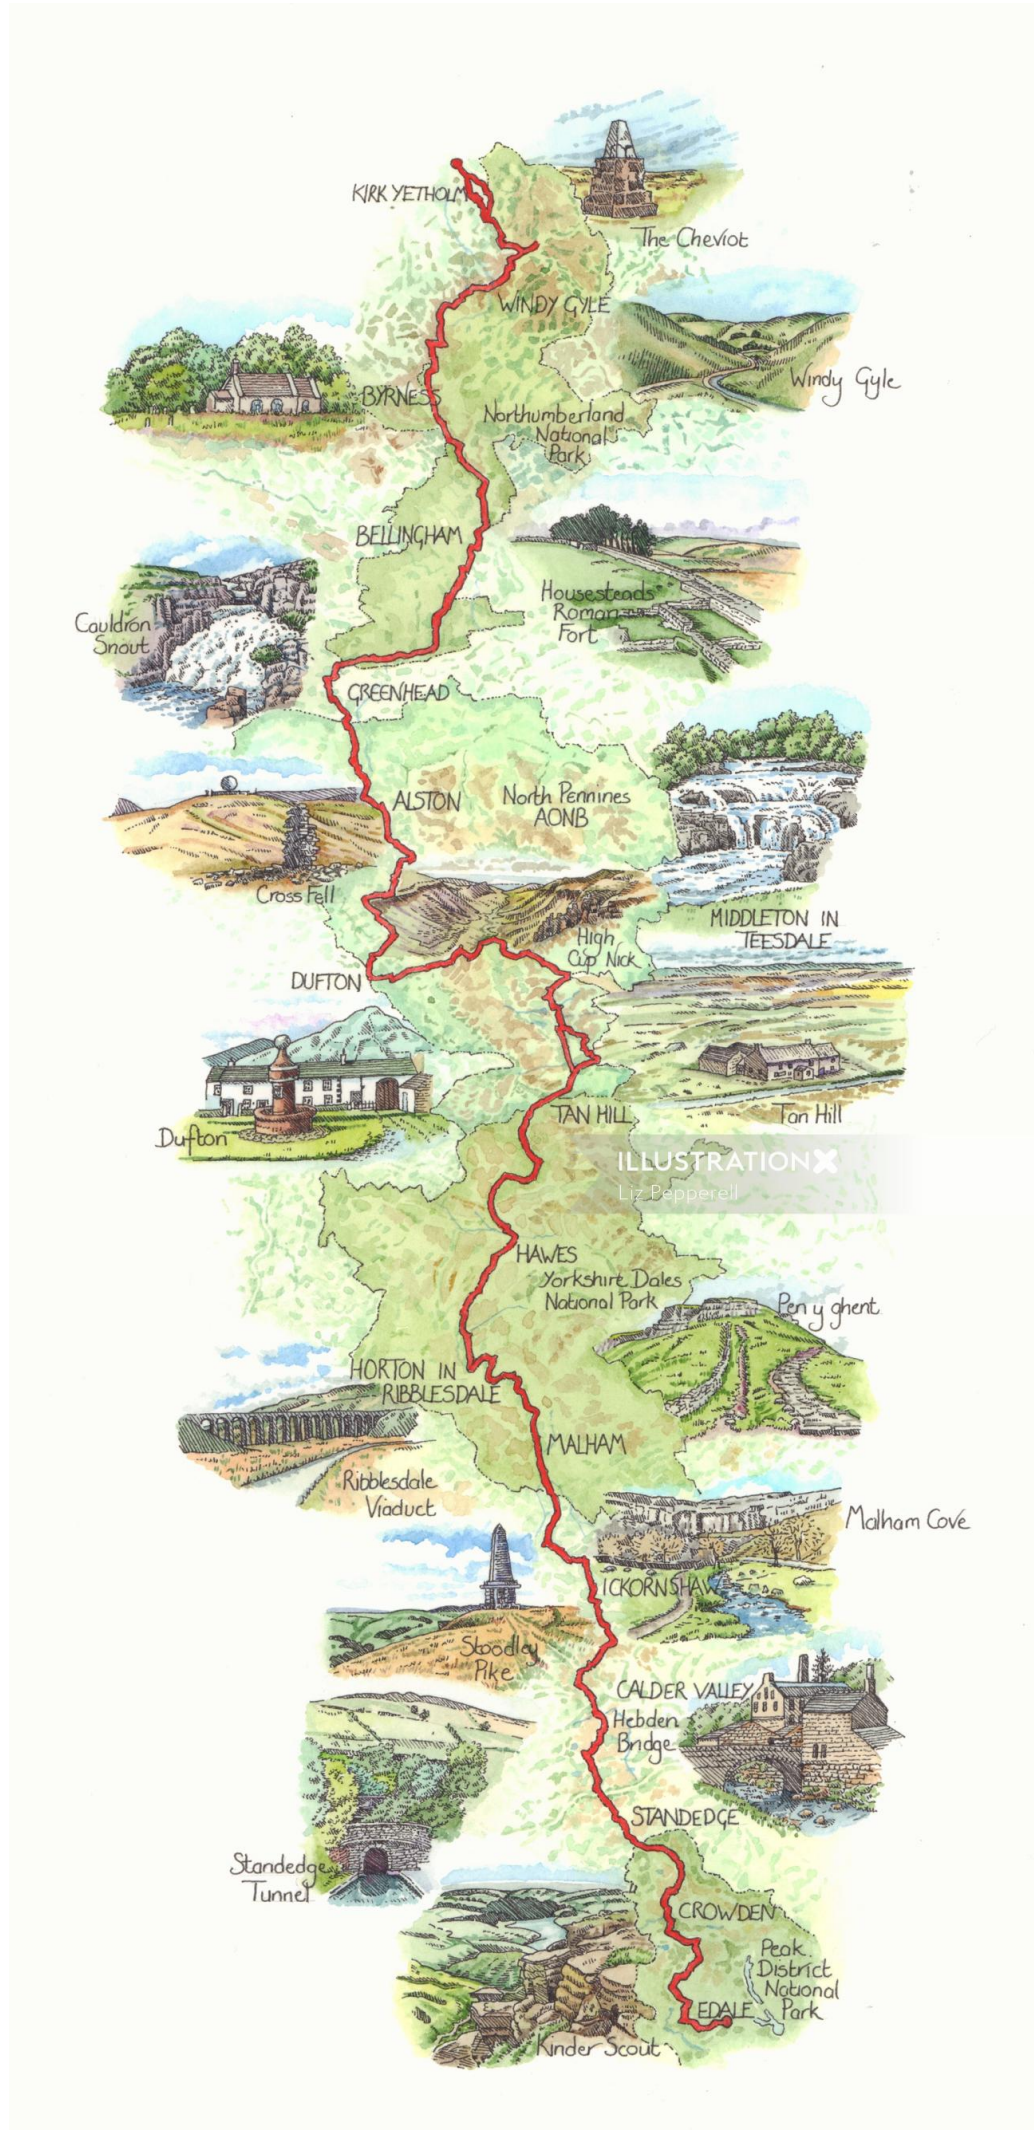

Welcome to my portfolio

Liz Pepperell

www.illustrationx.com/fr/LizPepperell

Liz Pepperell

www.illustrationx.com/fr/LizPepperell

Get the look

PLANT YOUR OWN DROUGHT-RESISTANT GARDEN WITH THIS CLEVER BETH CHATTO-INSPIRED READY-MADE BORDER