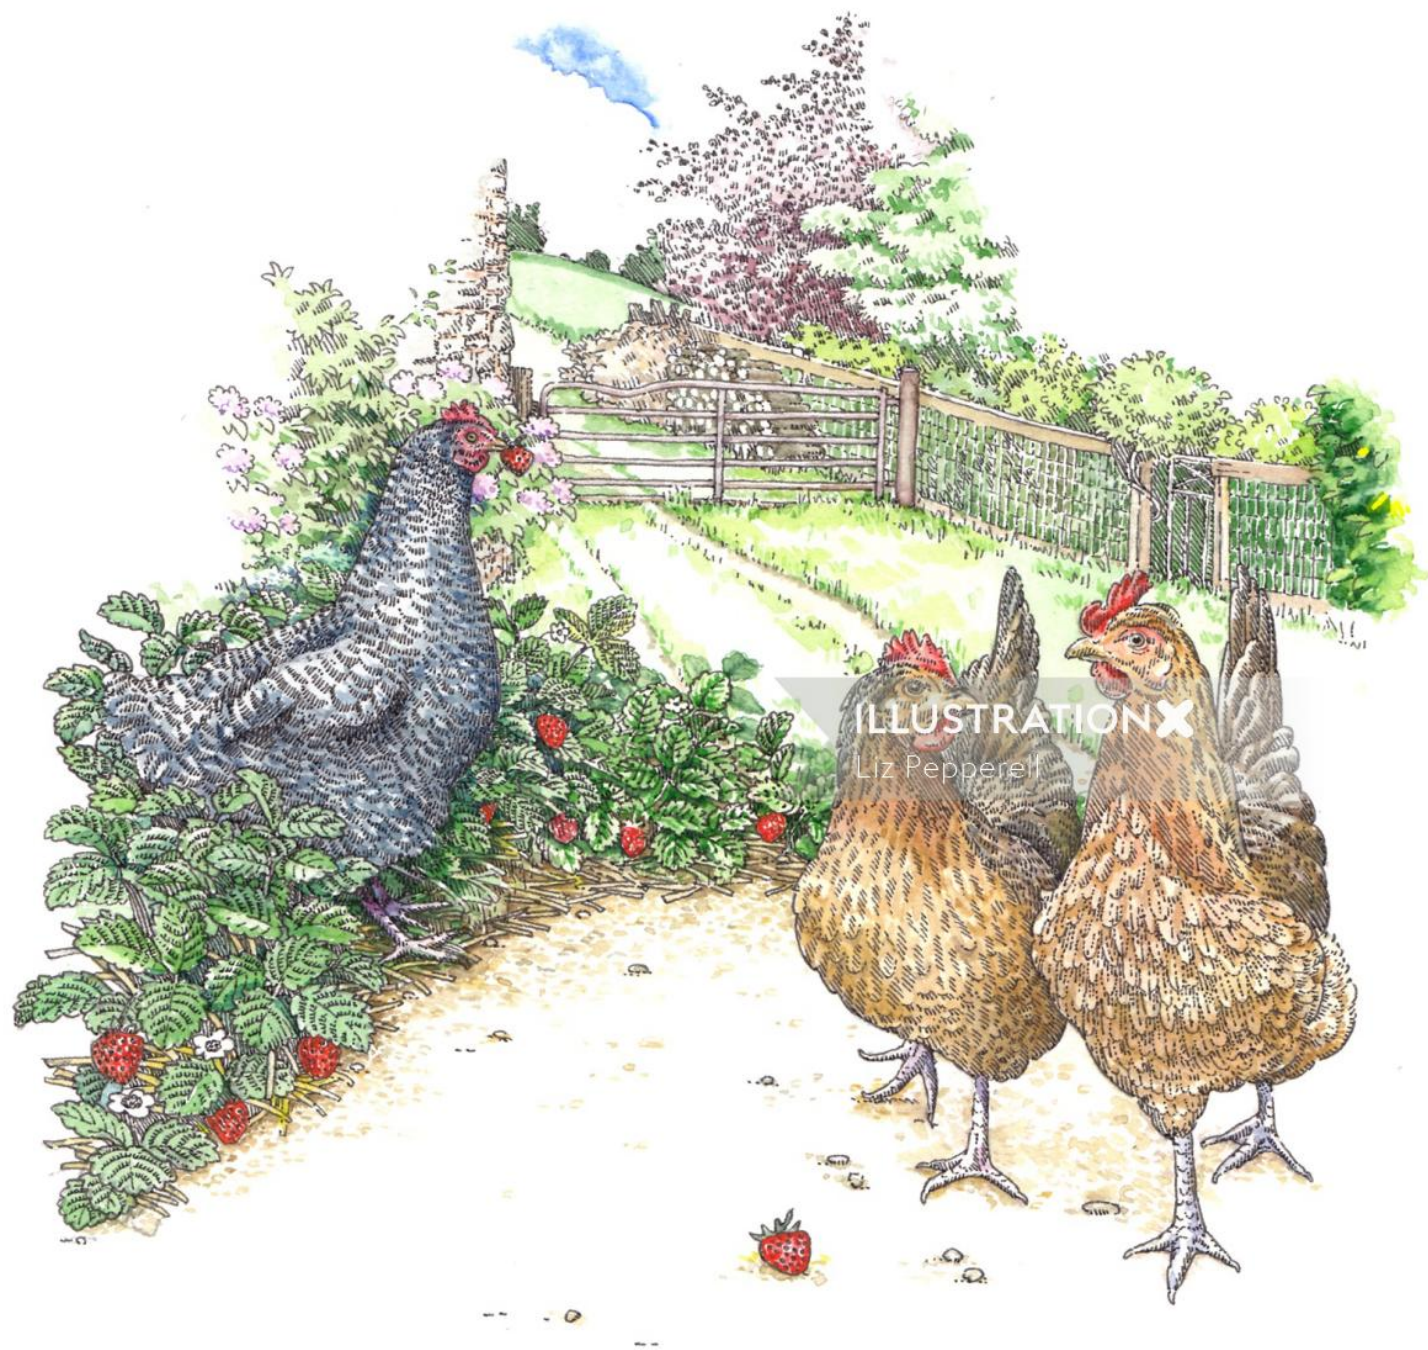

Liz Pepperell

www.illustrationx.com/jp/LizPepperell