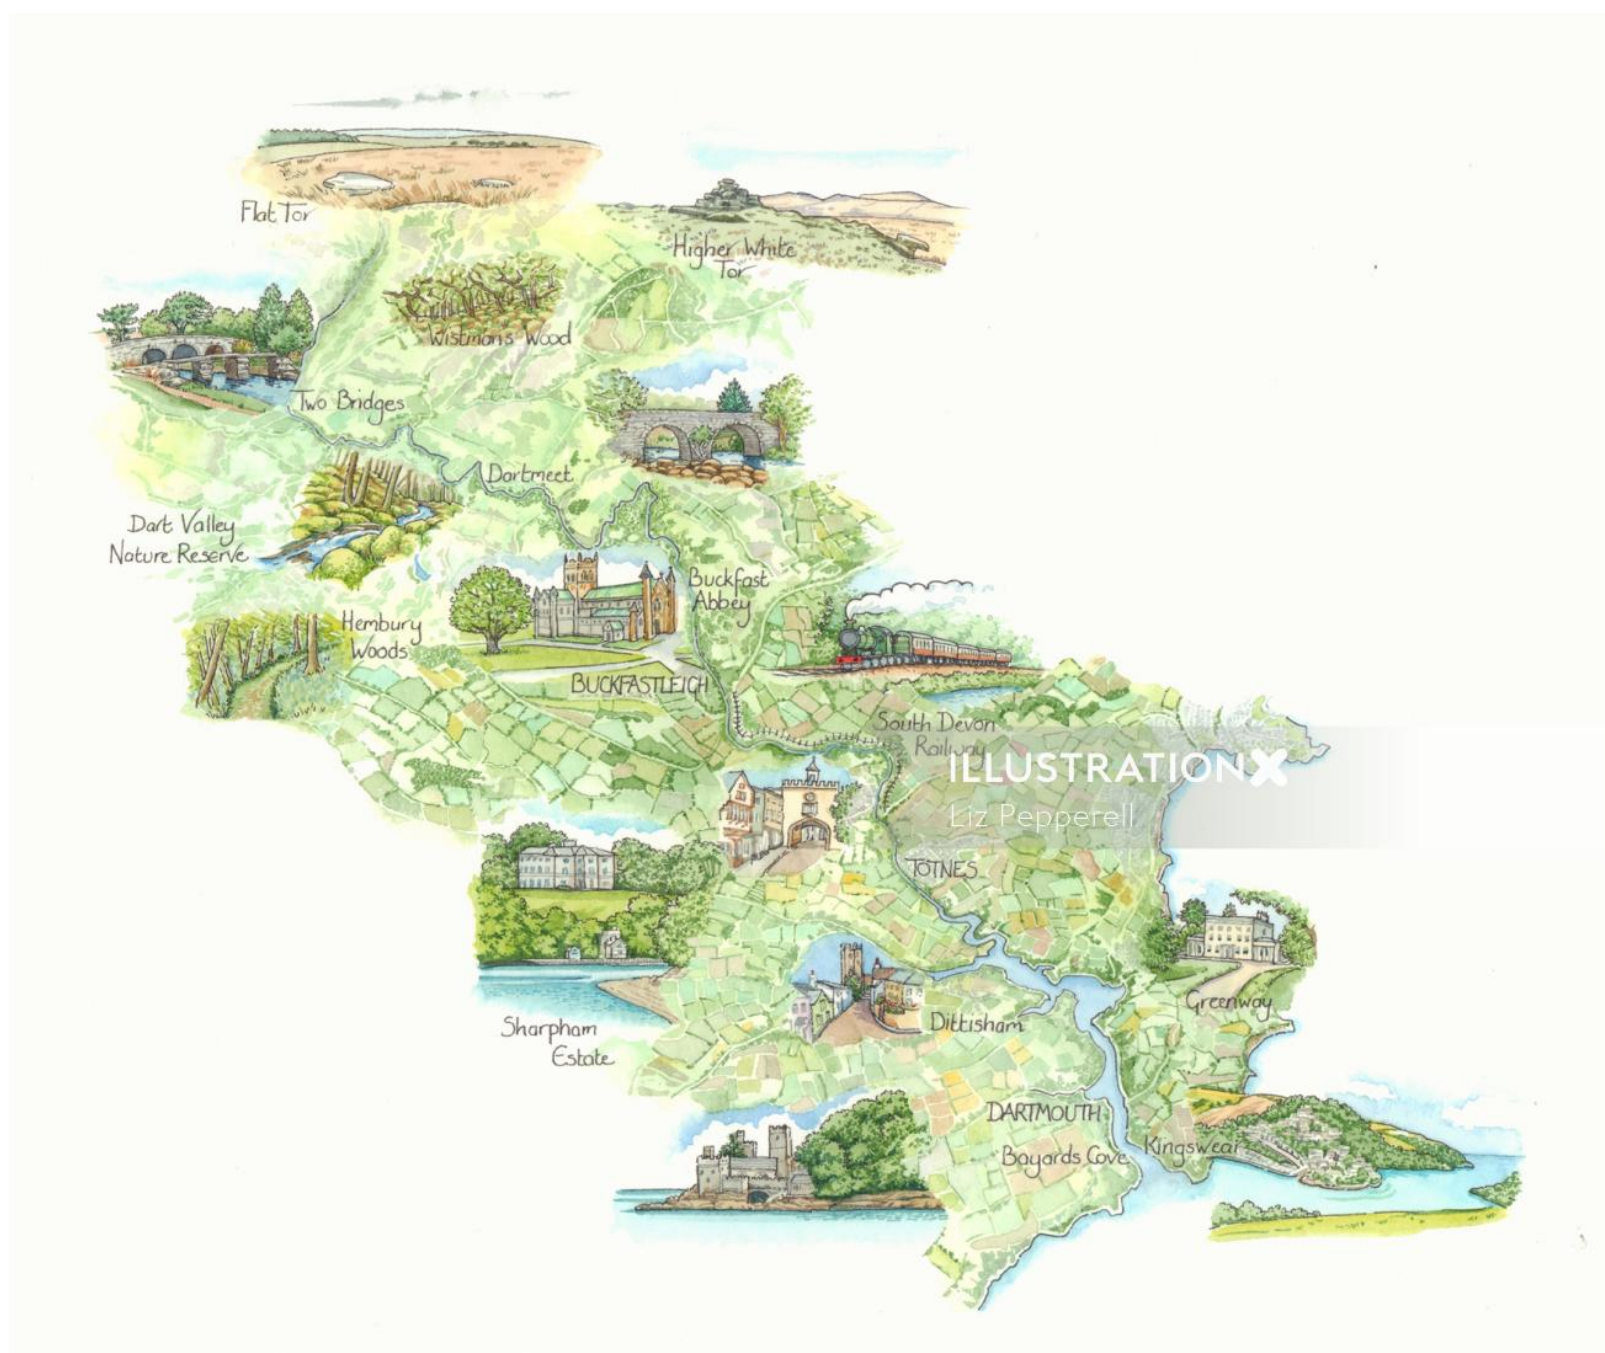

Liz Pepperell

www.illustrationx.com/jp/LizPepperell