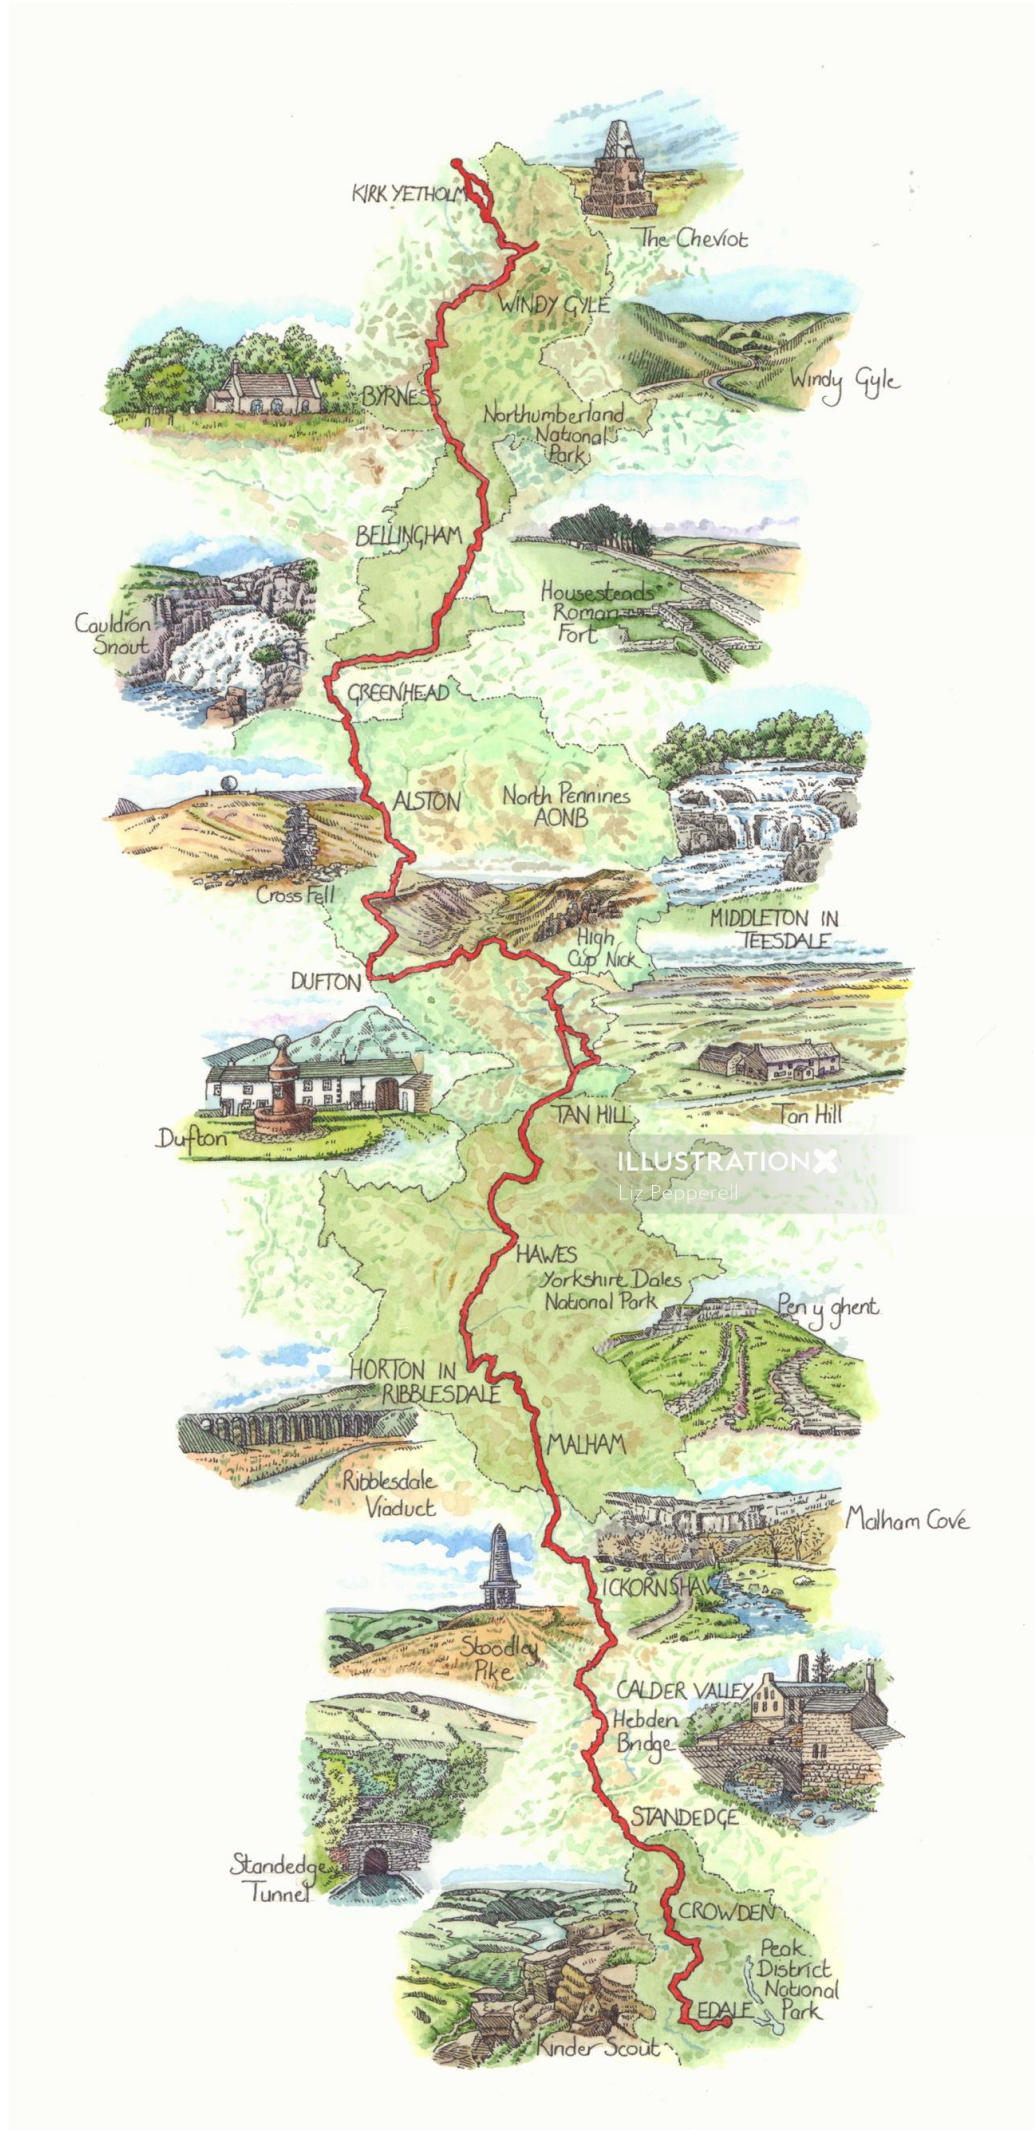

Welcome to my portfolio

Liz Pepperell

www.illustrationx.com/jp/LizPepperell

Liz Pepperell

www.illustrationx.com/jp/LizPepperell

Get the look

PLANT YOUR OWN DROUGHT-RESISTANT GARDEN WITH THIS CLEVER BETH CHATTO-INSPIRED READY-MADE BORDER