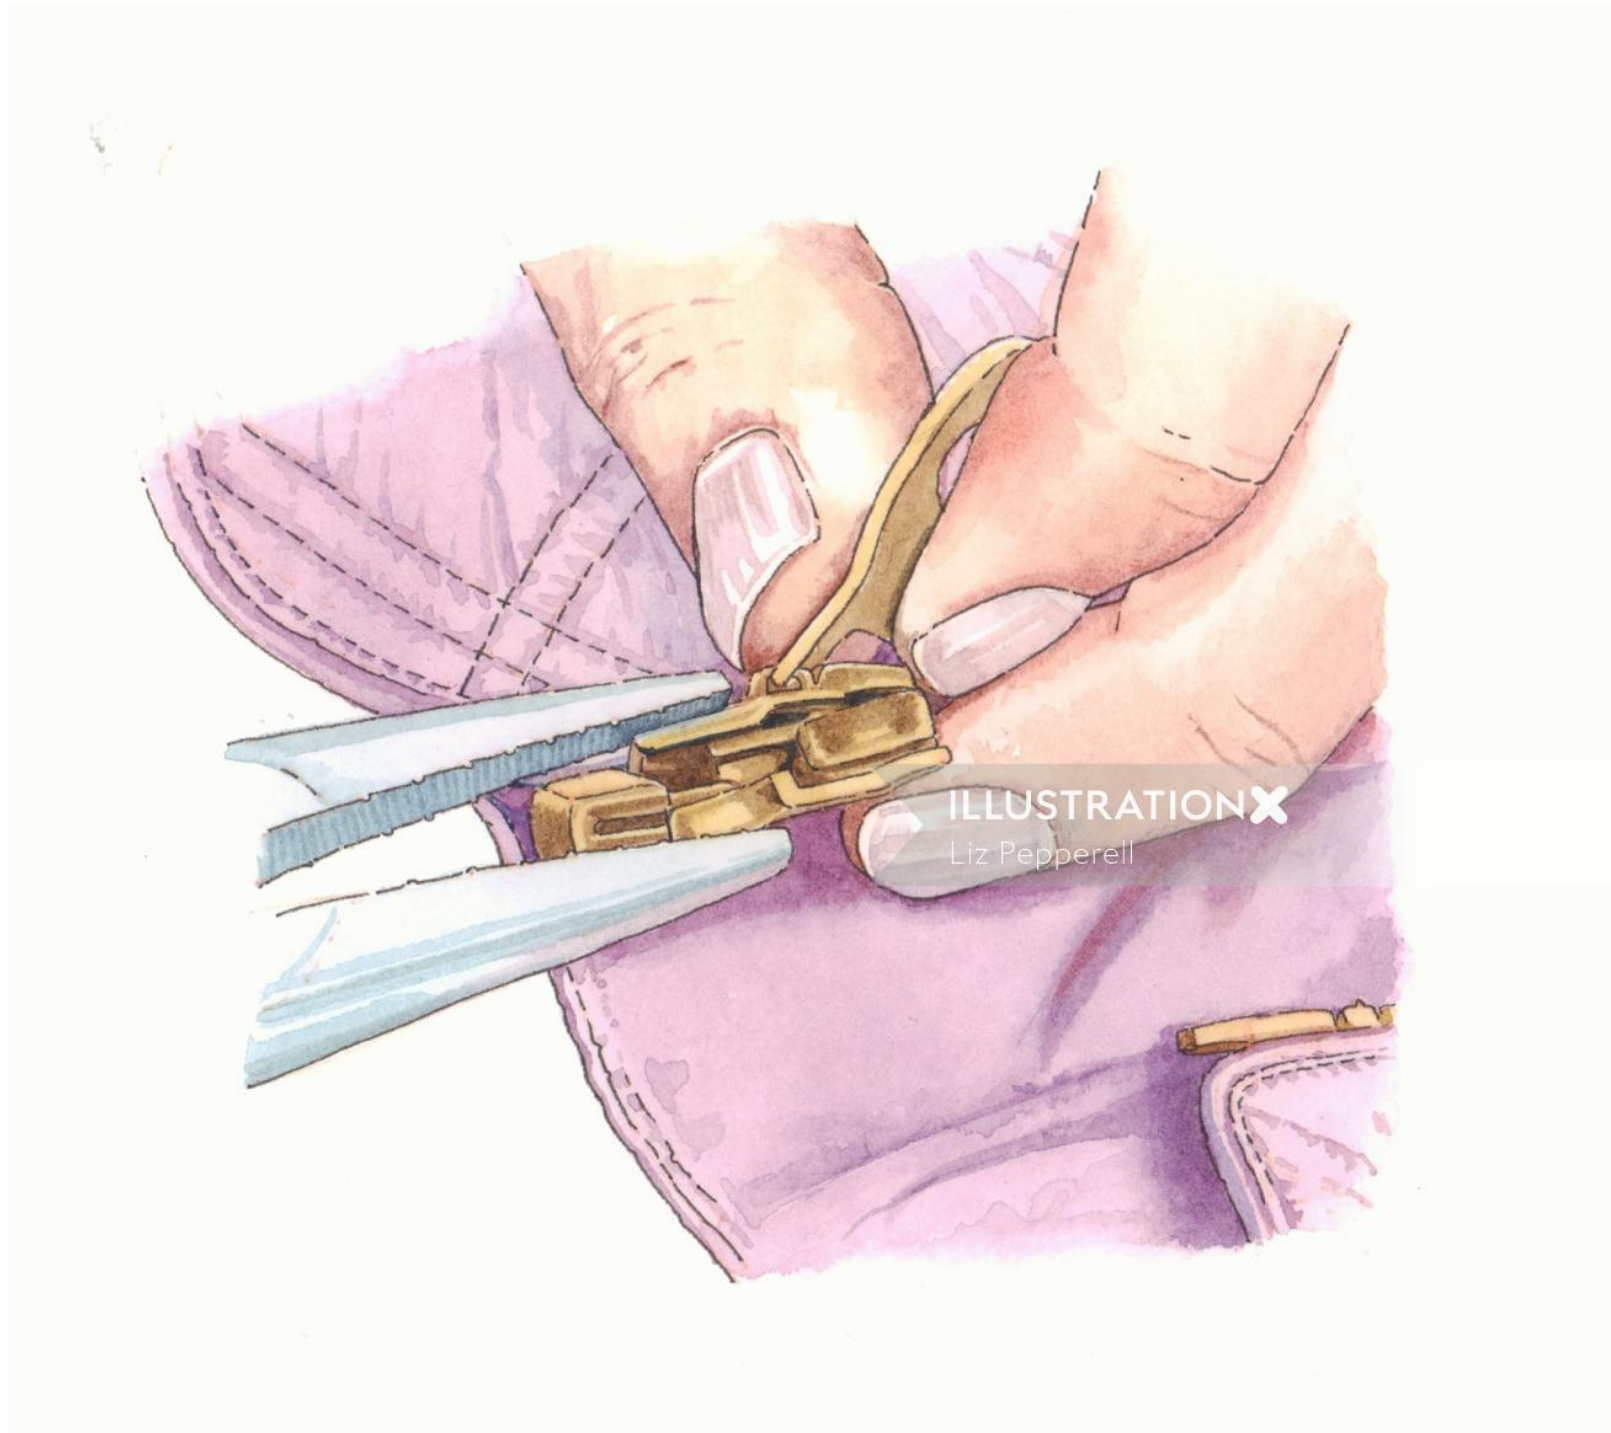

Liz Pepperell

www.illustrationx.com/jp/LizPepperell