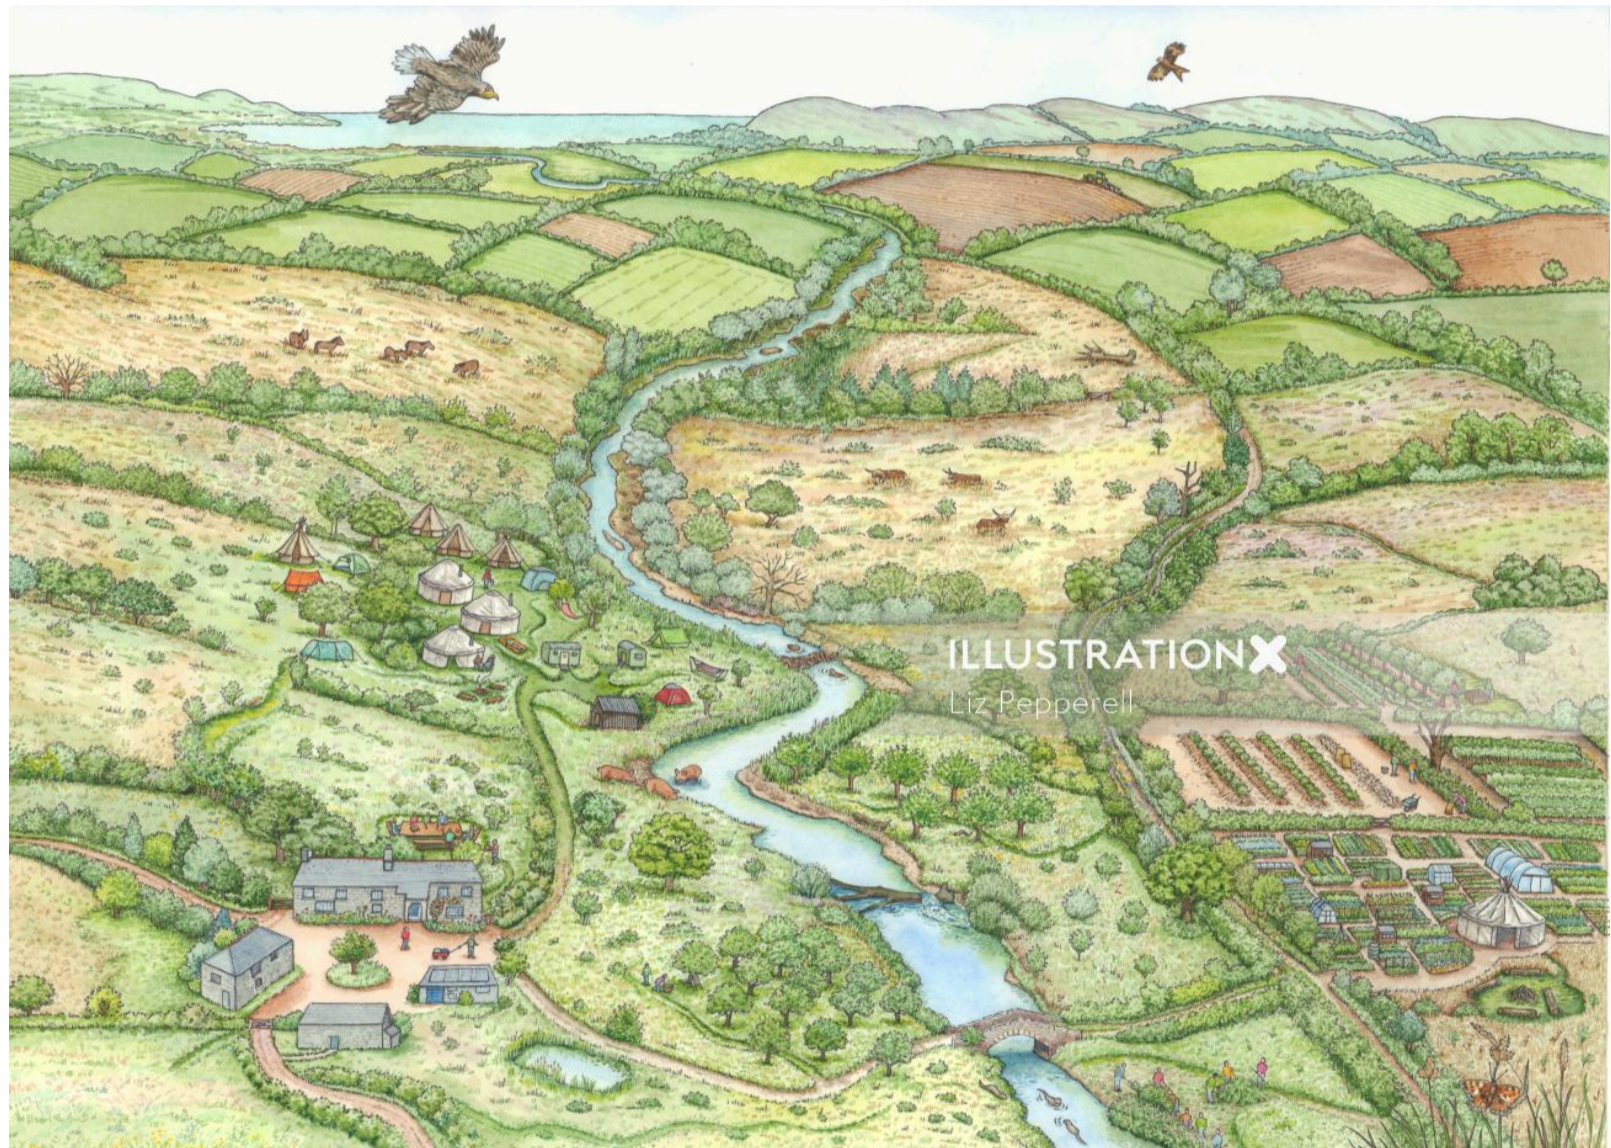

Liz Pepperell

www.illustrationx.com/ko/LizPepperell