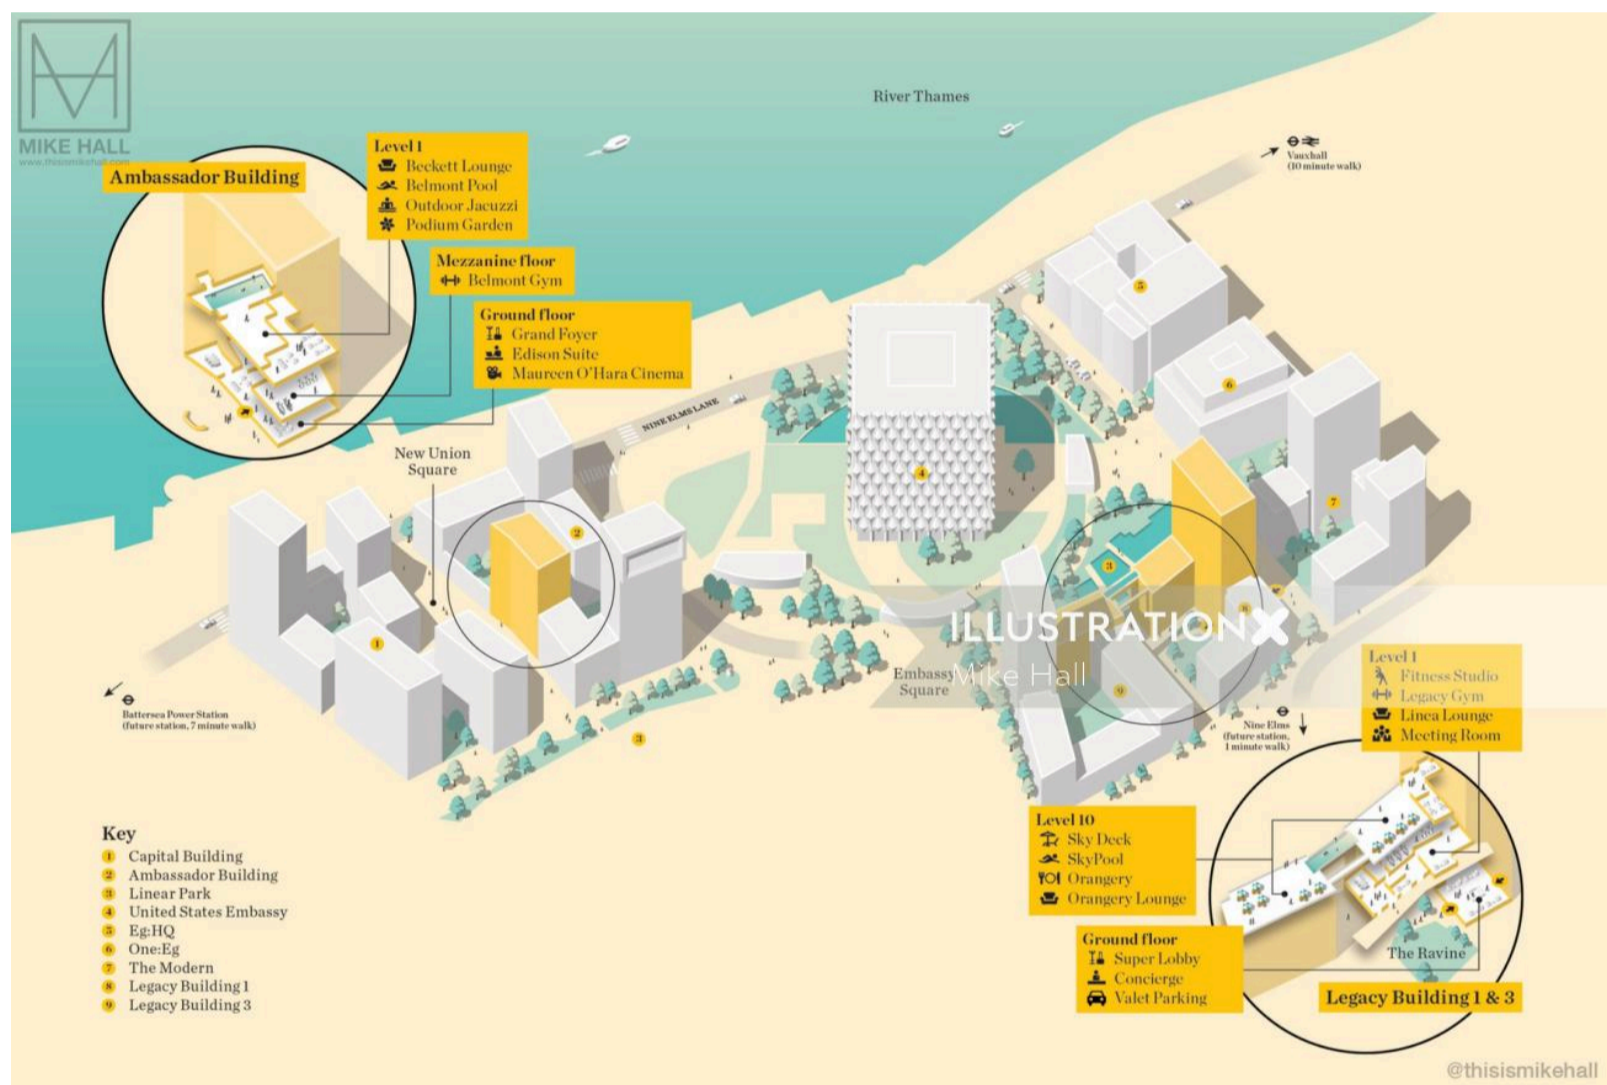

Mike Hall

www.illustrationx.com/ko/MikeHall