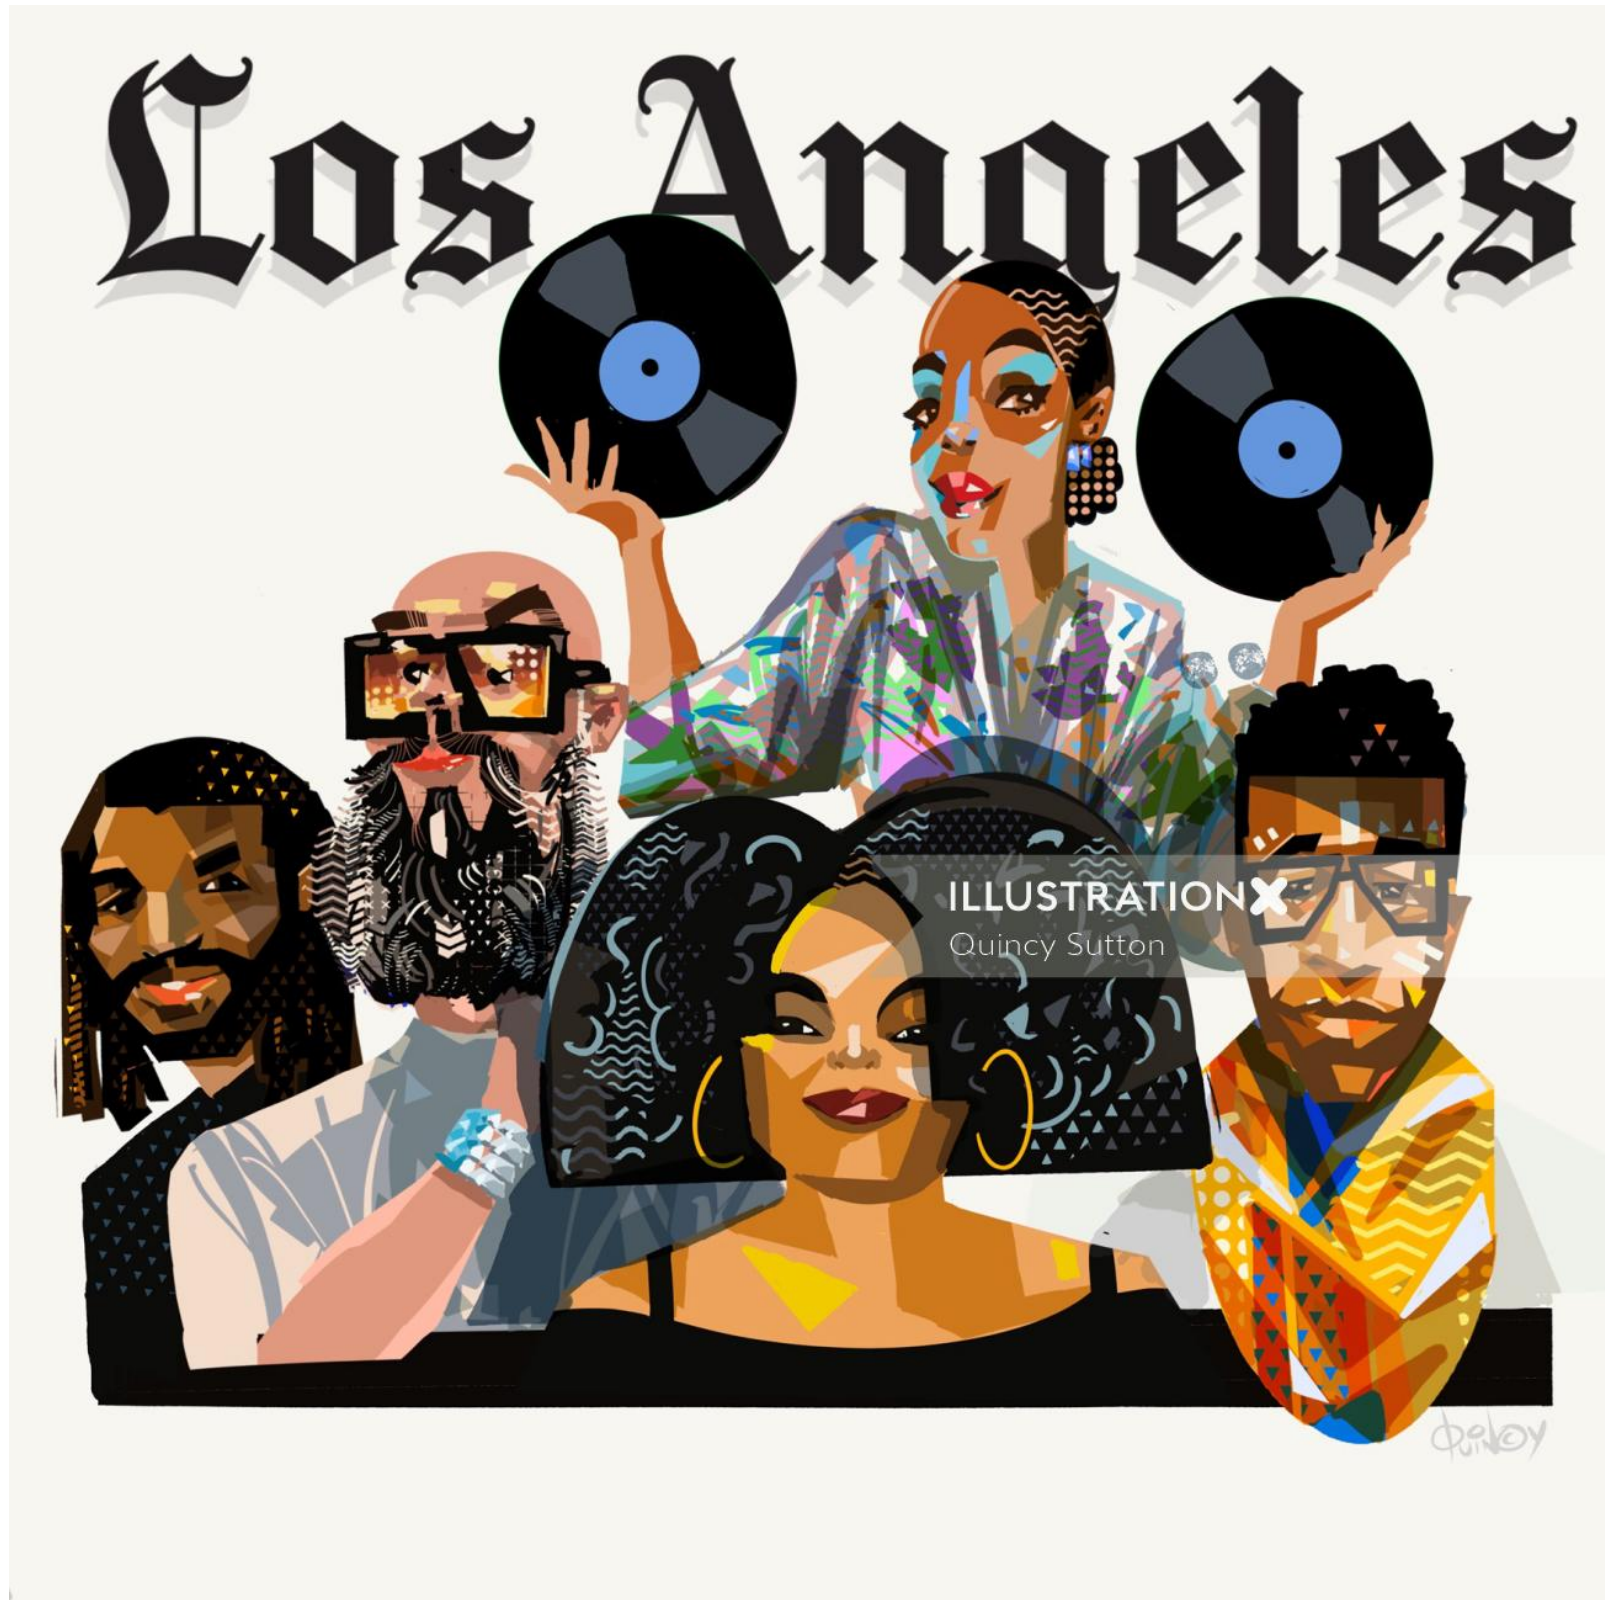

Quincy Sutton

www.illustrationx.com/in/QuincySutton