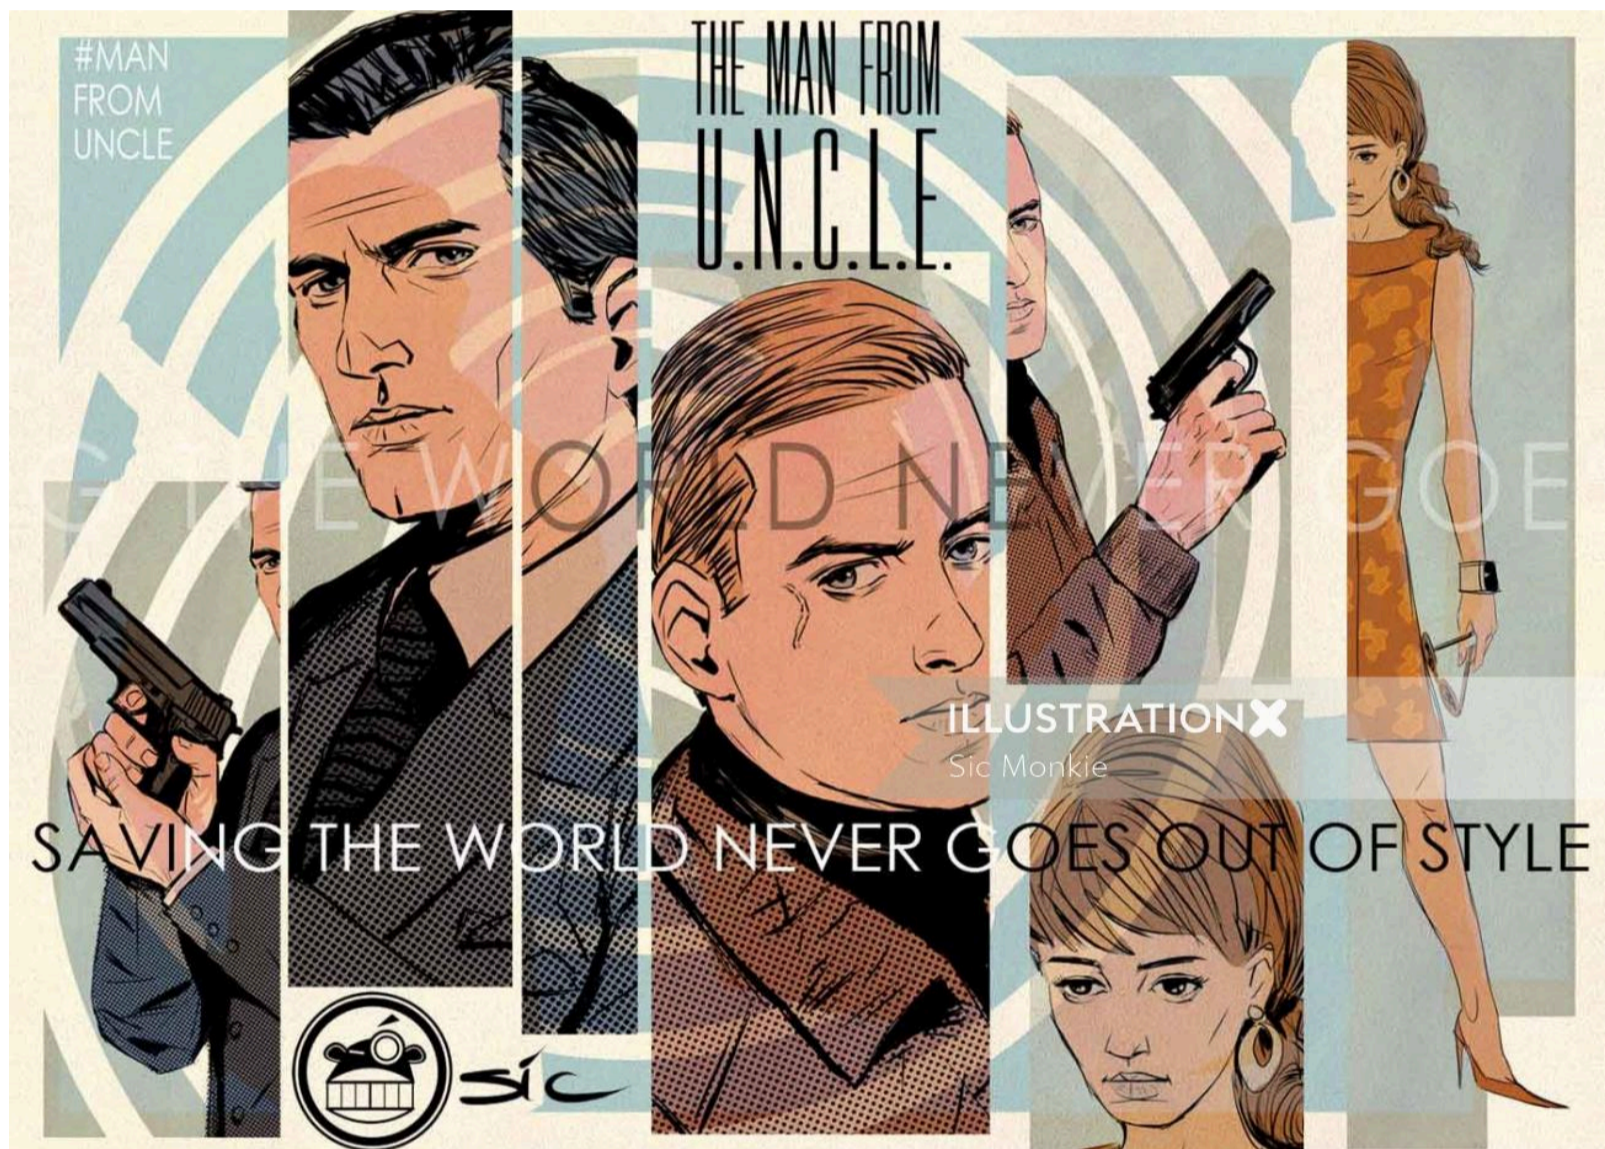

THE MAN FROM U.N.C.L.E. HENRY CAVILL AIMEE HAMMER ALICIA VIKANDER ELIZABETH DEBICKI AND HUGH GRANT
SCREENPLAY BY GUY FITCHE & LONEL WILSHAM DIRECTED BY GUY FITCHE
Produced by WARNER BROS. PICTURES

Sic Monkie