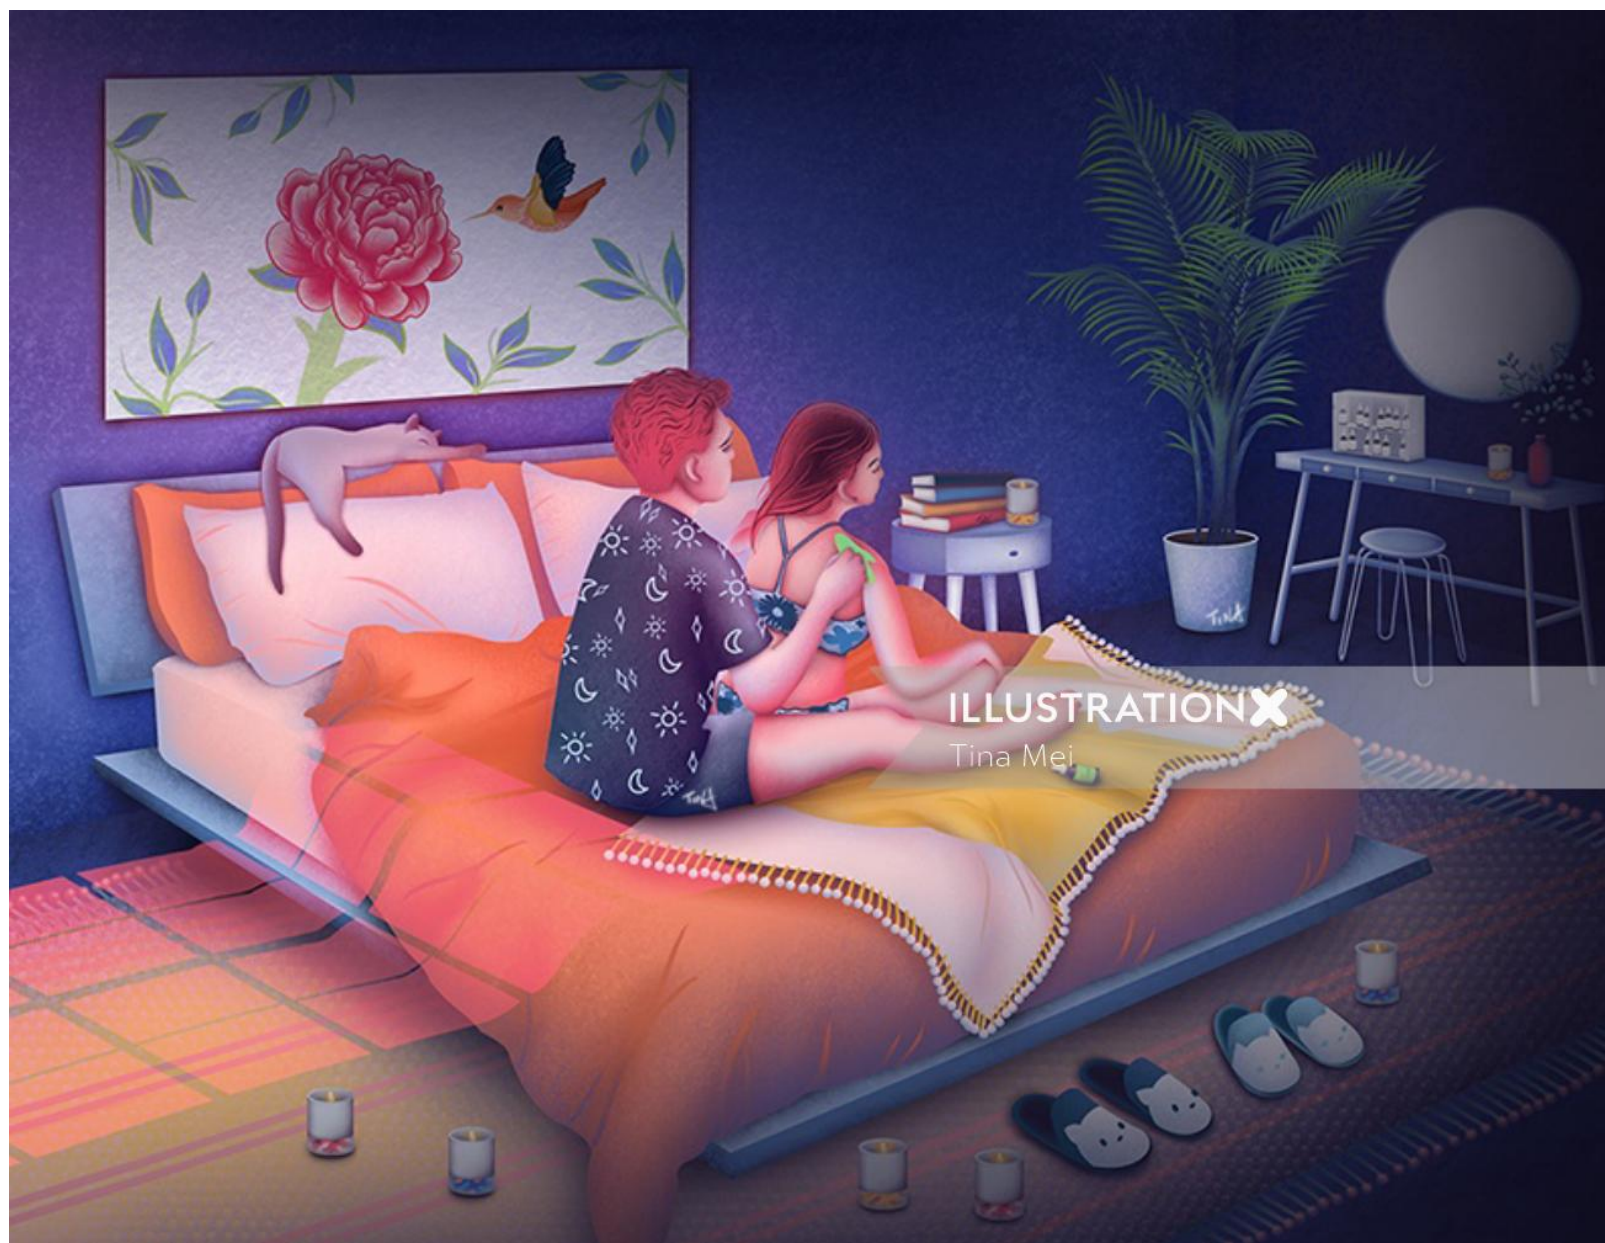

Tina Mei

www.illustrationx.com/uk/TinaMei