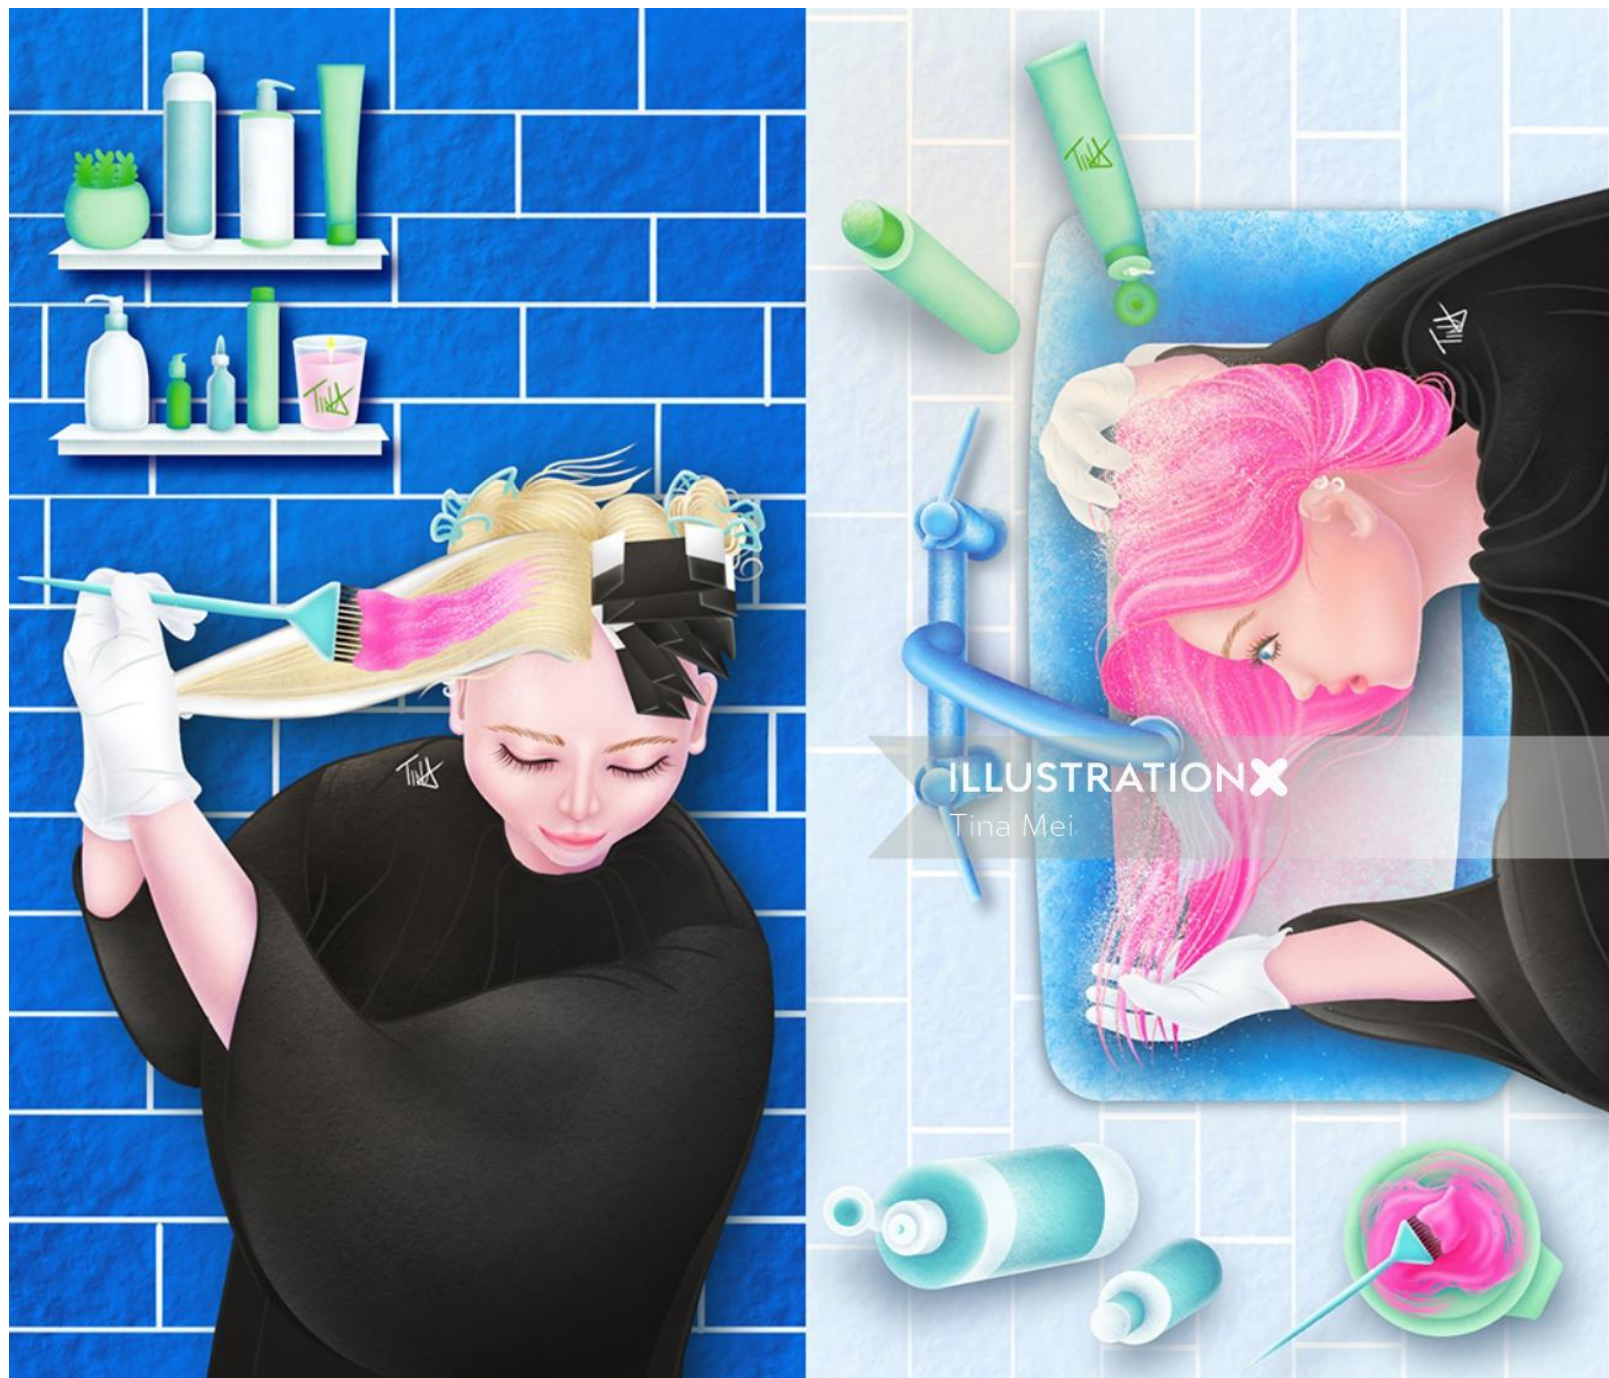

Tina Mei

www.illustrationx.com/uk/TinaMei