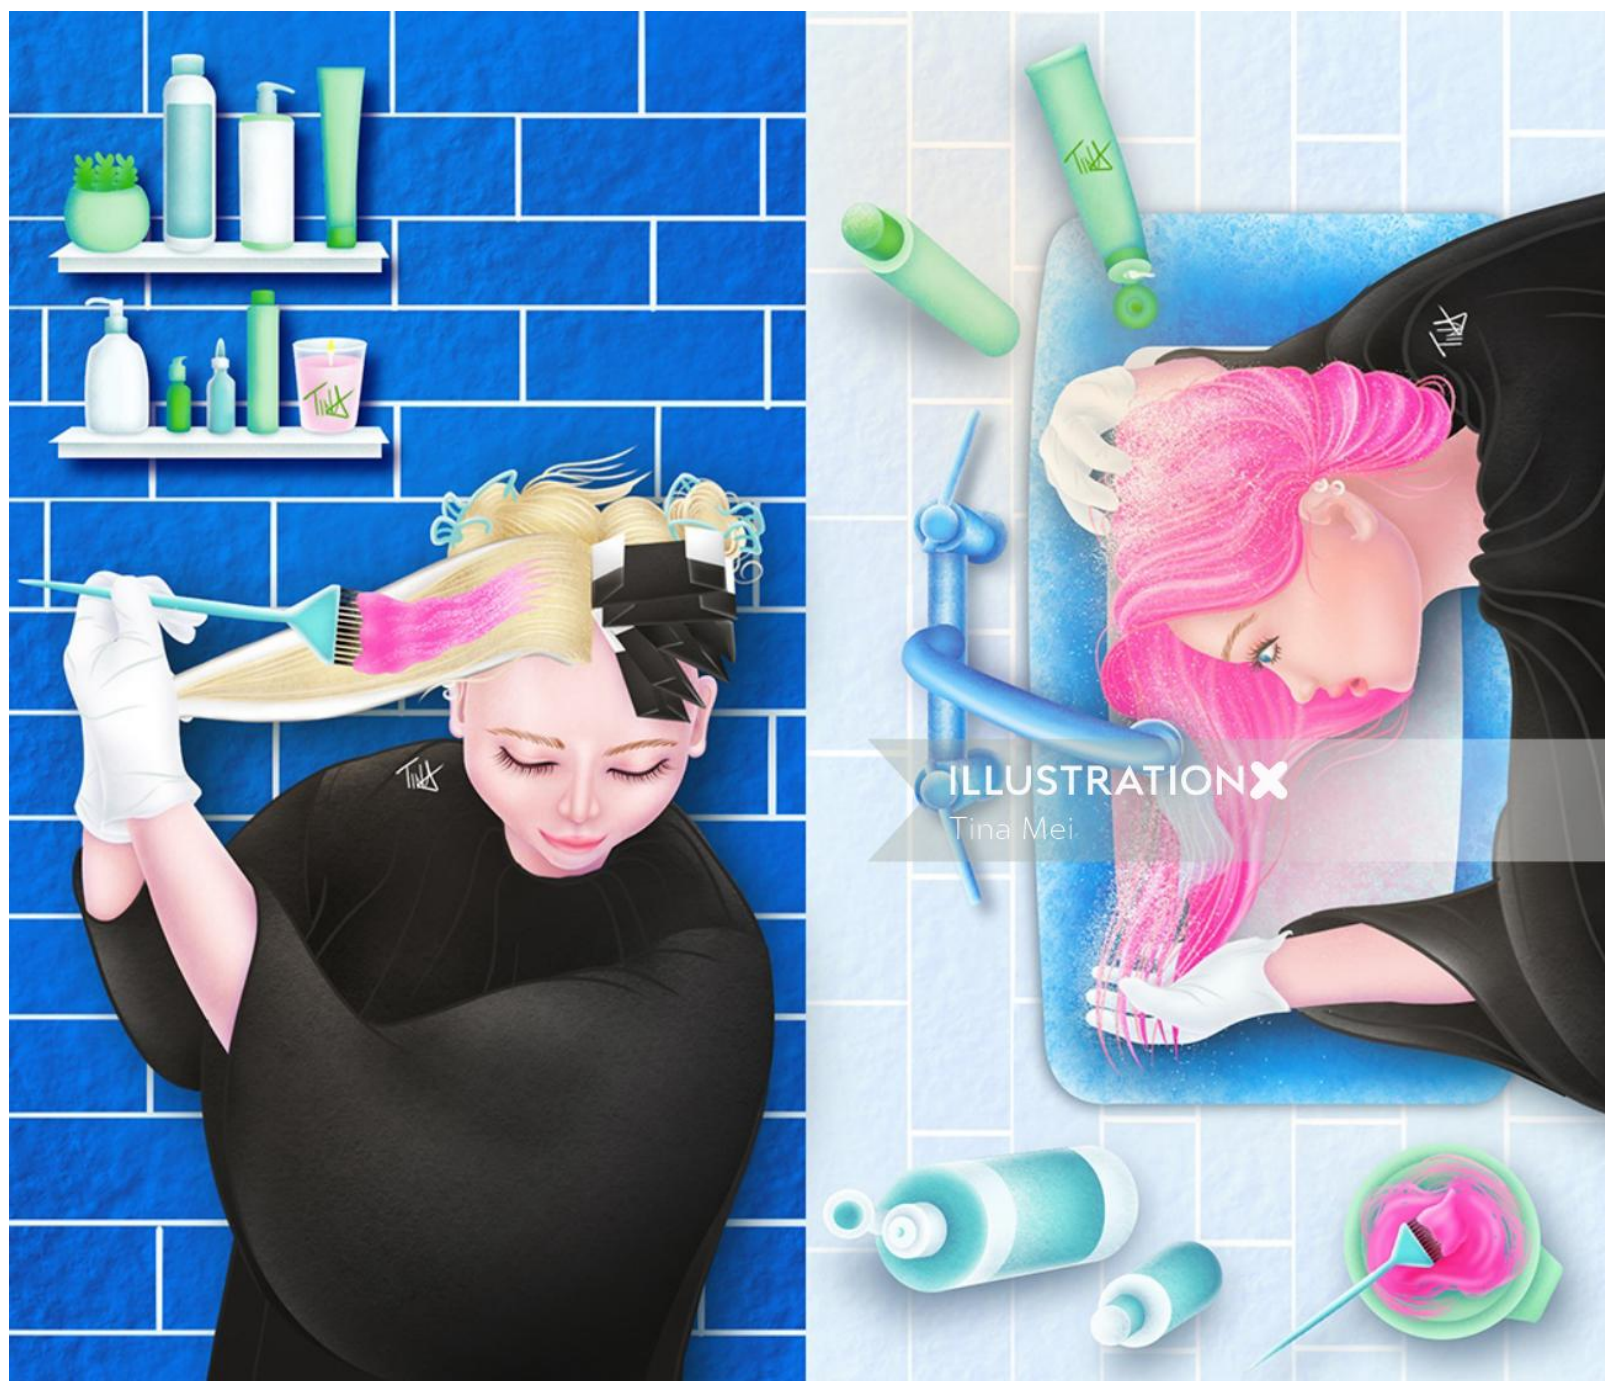

Tina Mei

www.illustrationx.com/br/TinaMei