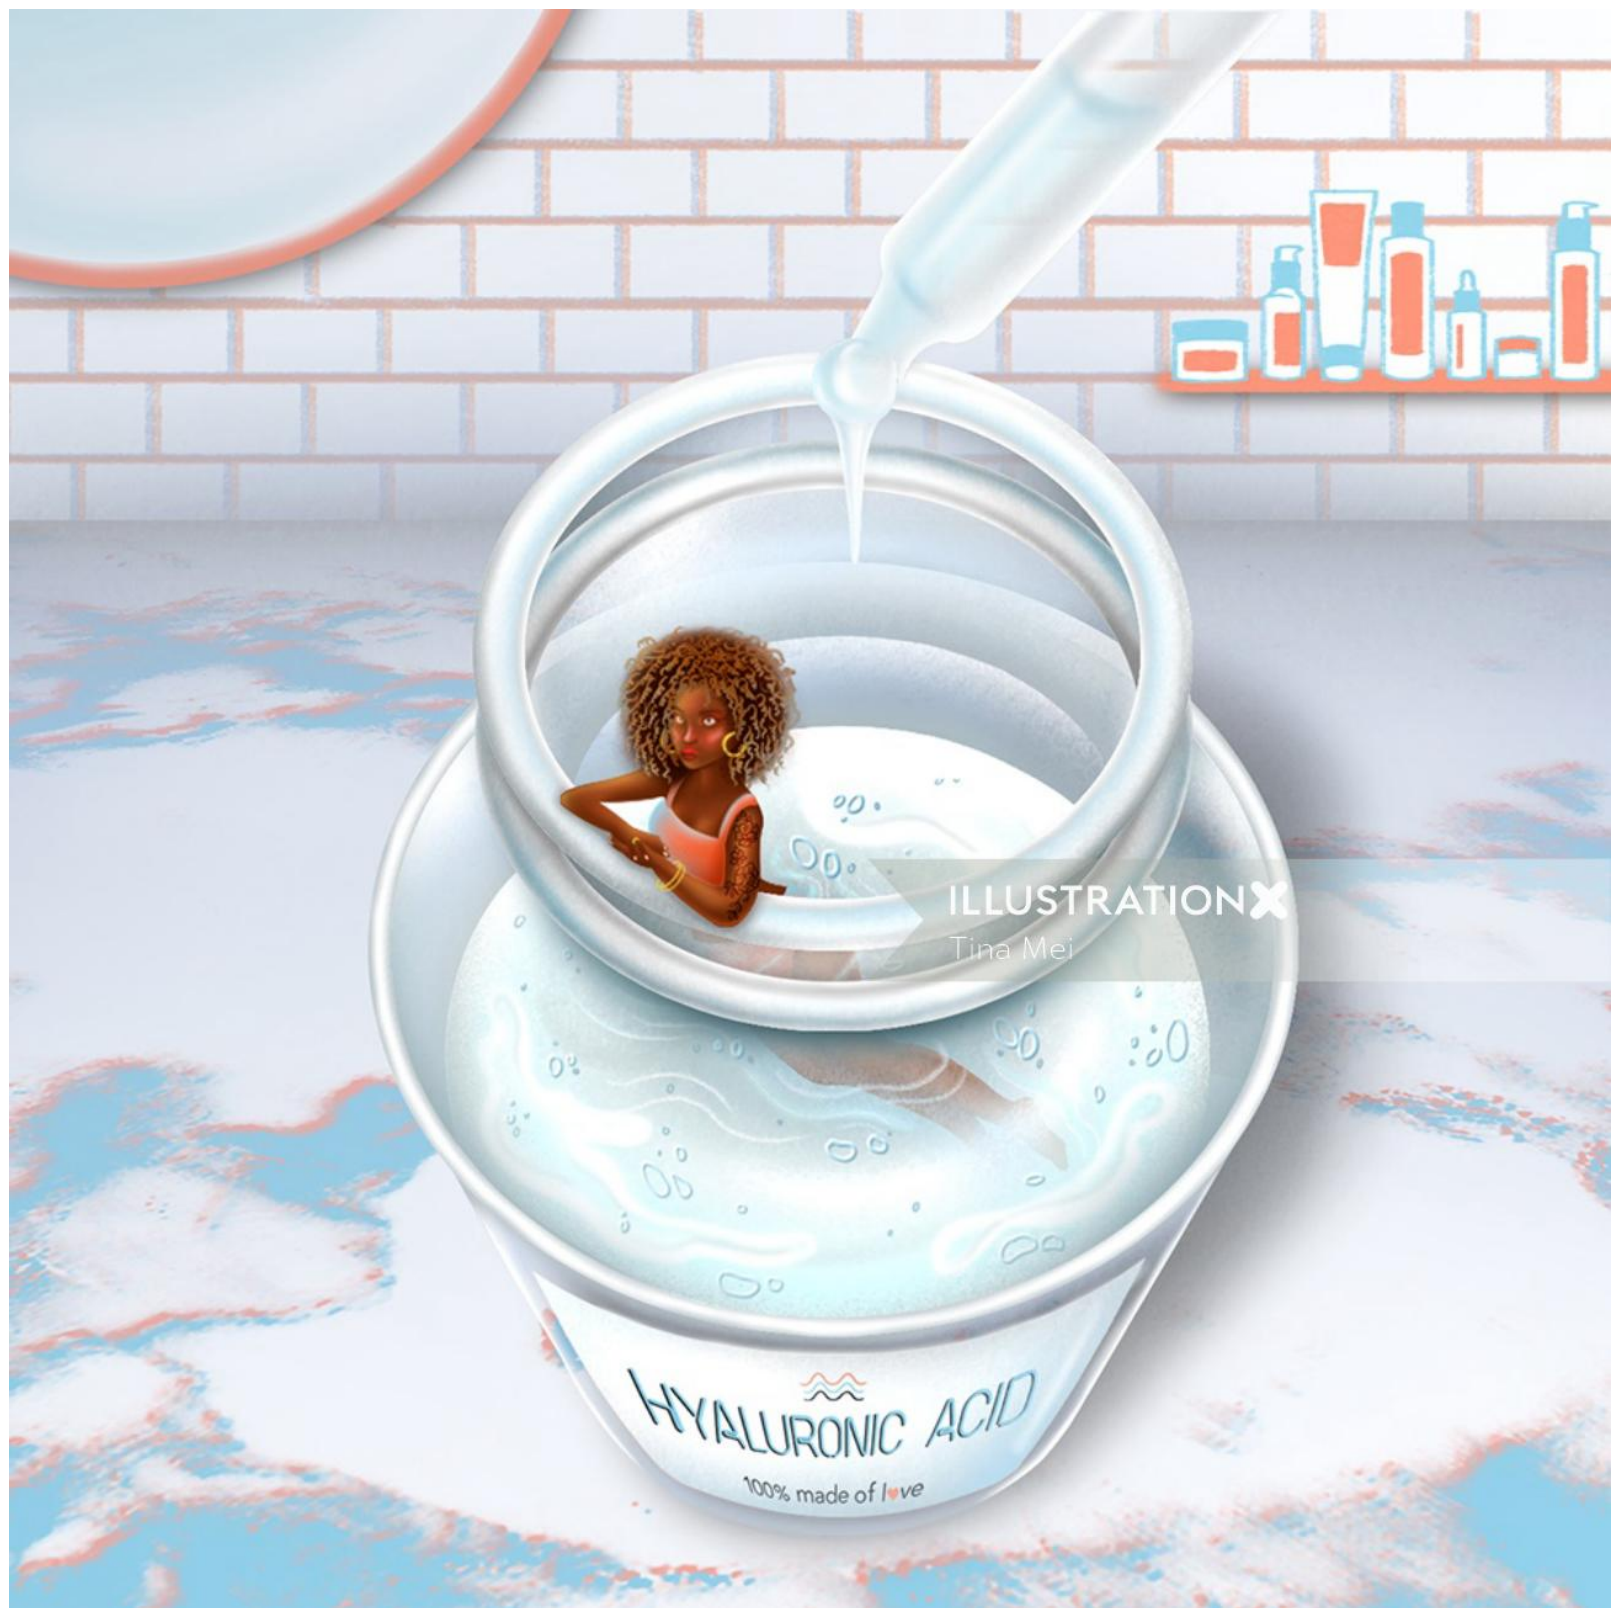

Tina Mei

www.illustrationx.com/br/TinaMei

ILLUSTRATION X
Tina Mei