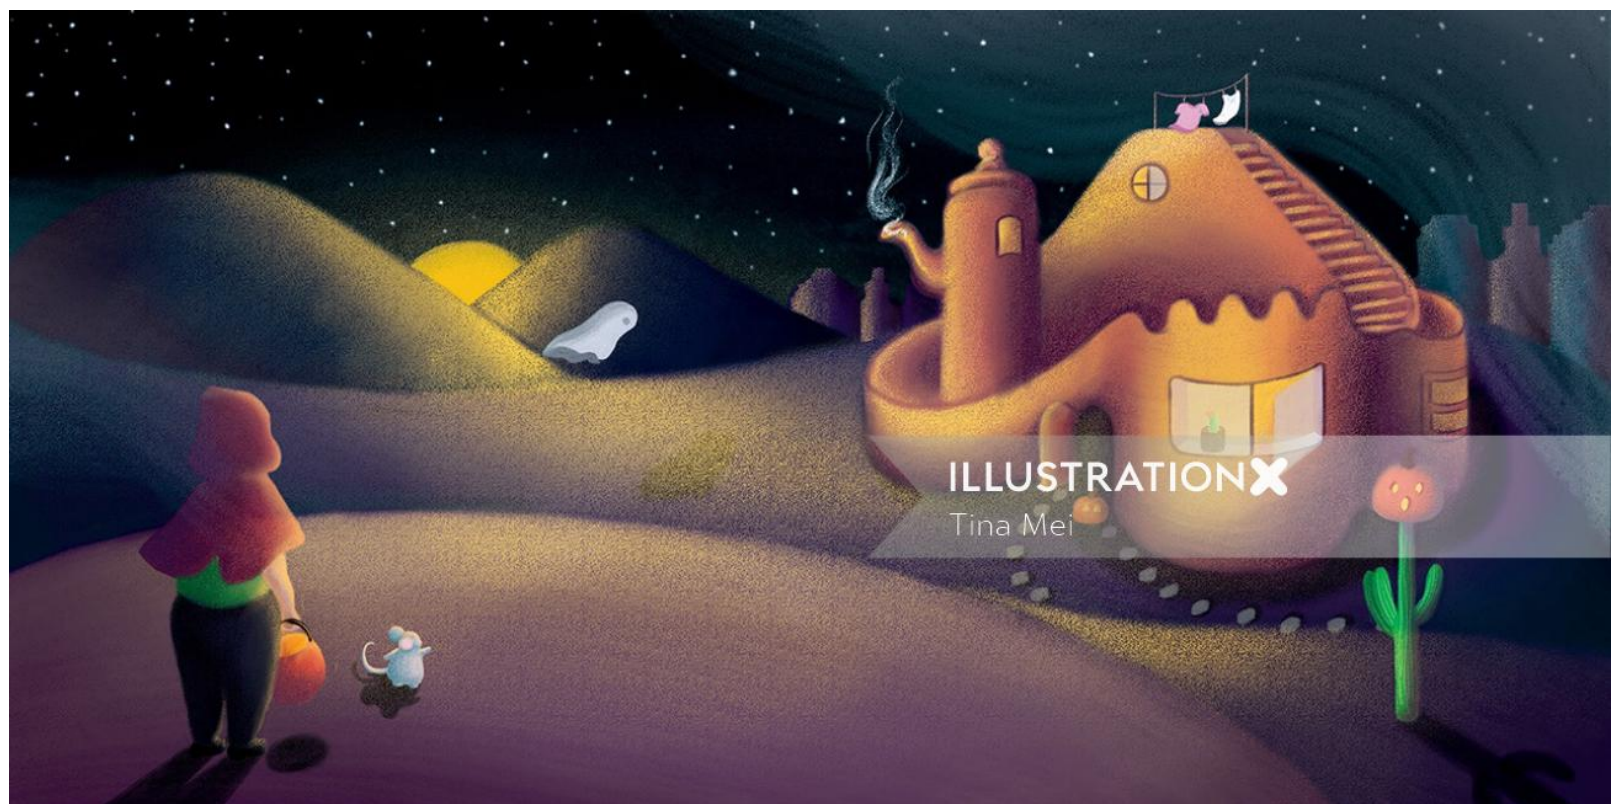

Tina Mei

www.illustrationx.com/br/TinaMei