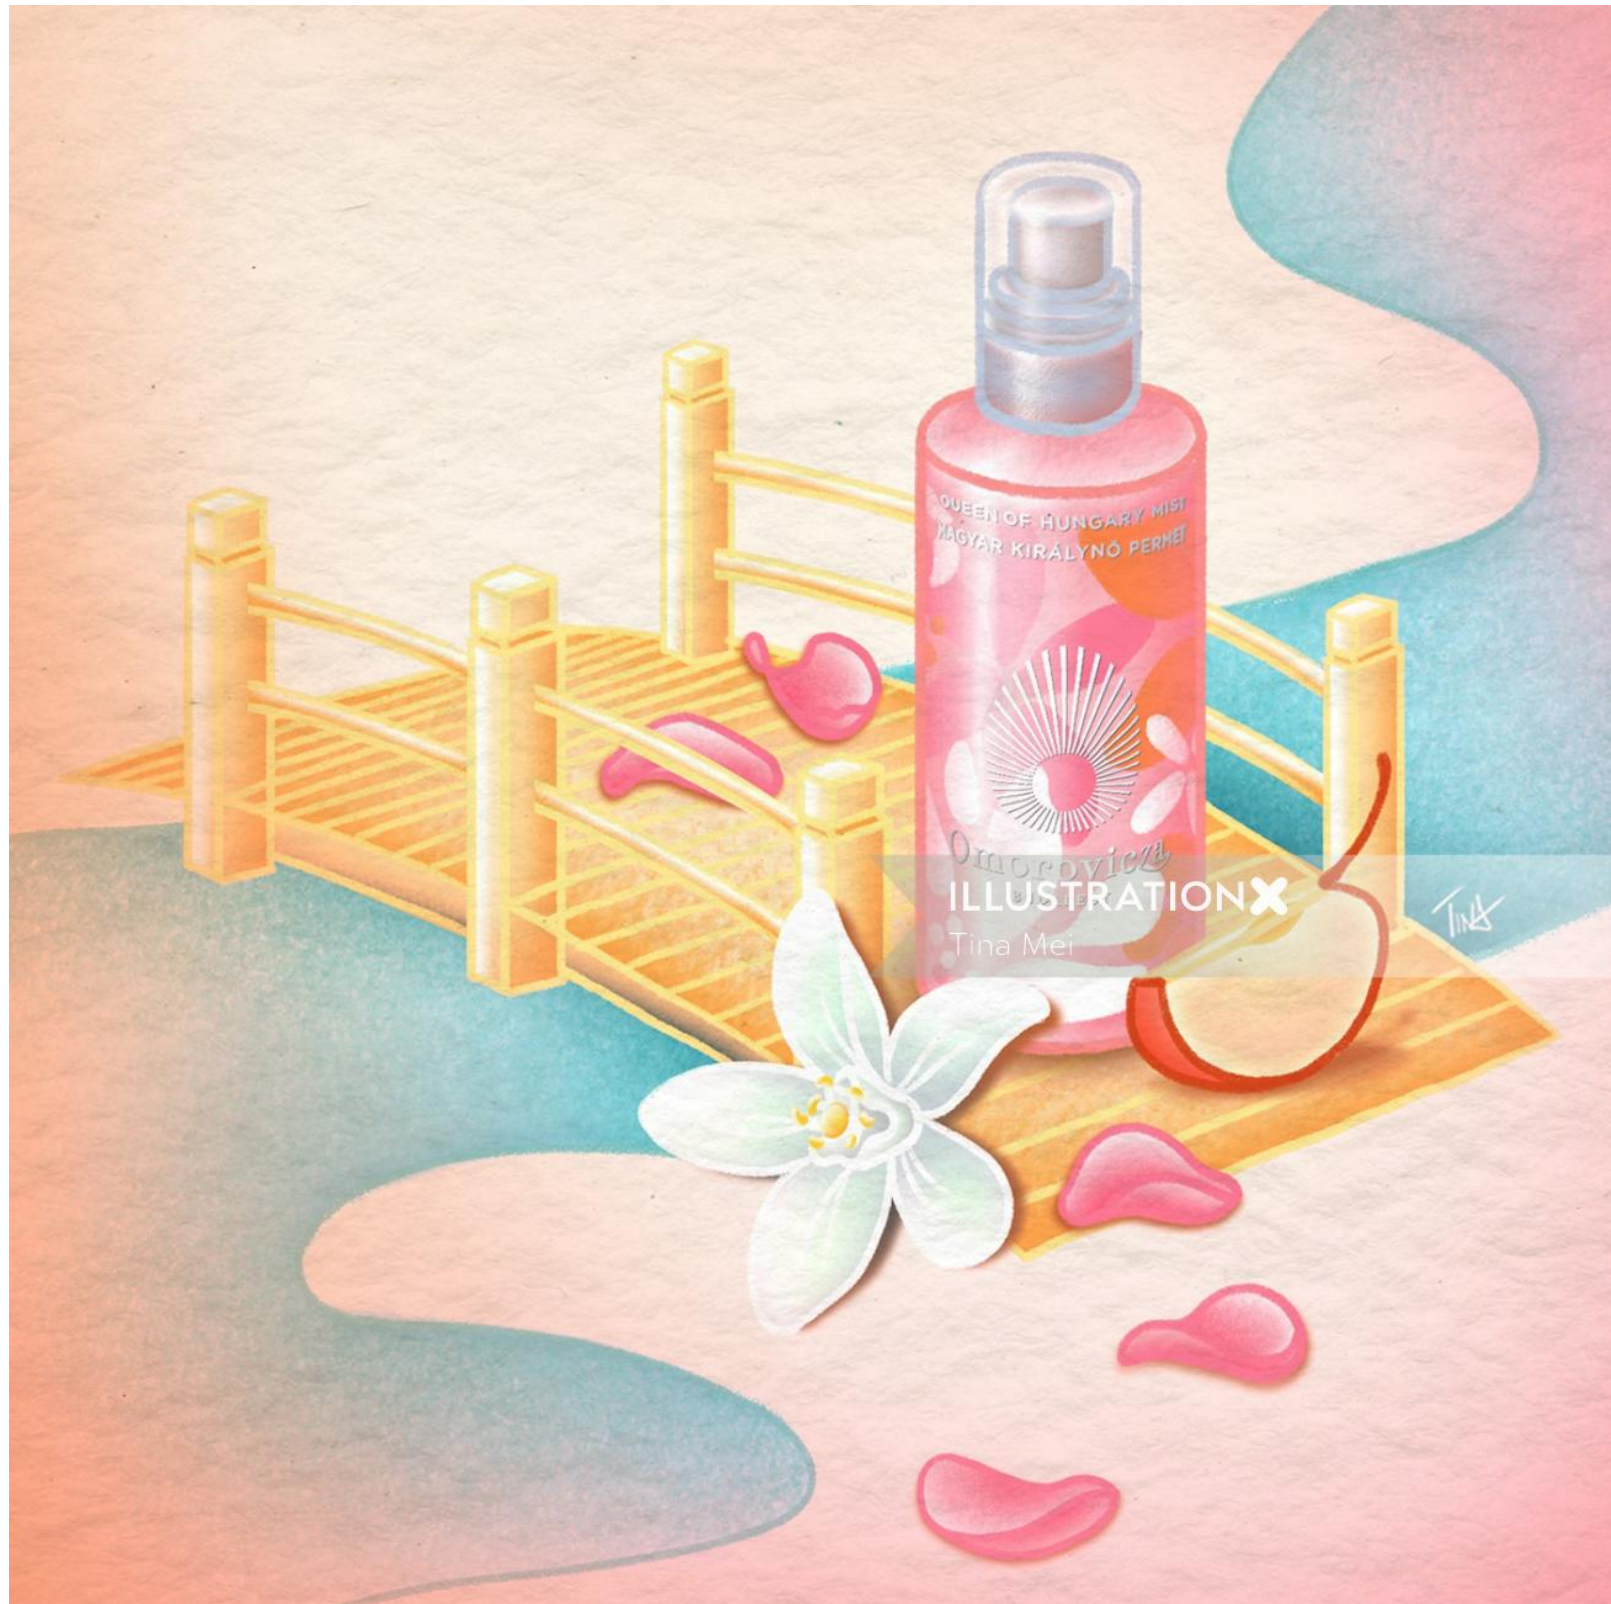

Tina Mei

www.illustrationx.com/br/TinaMei