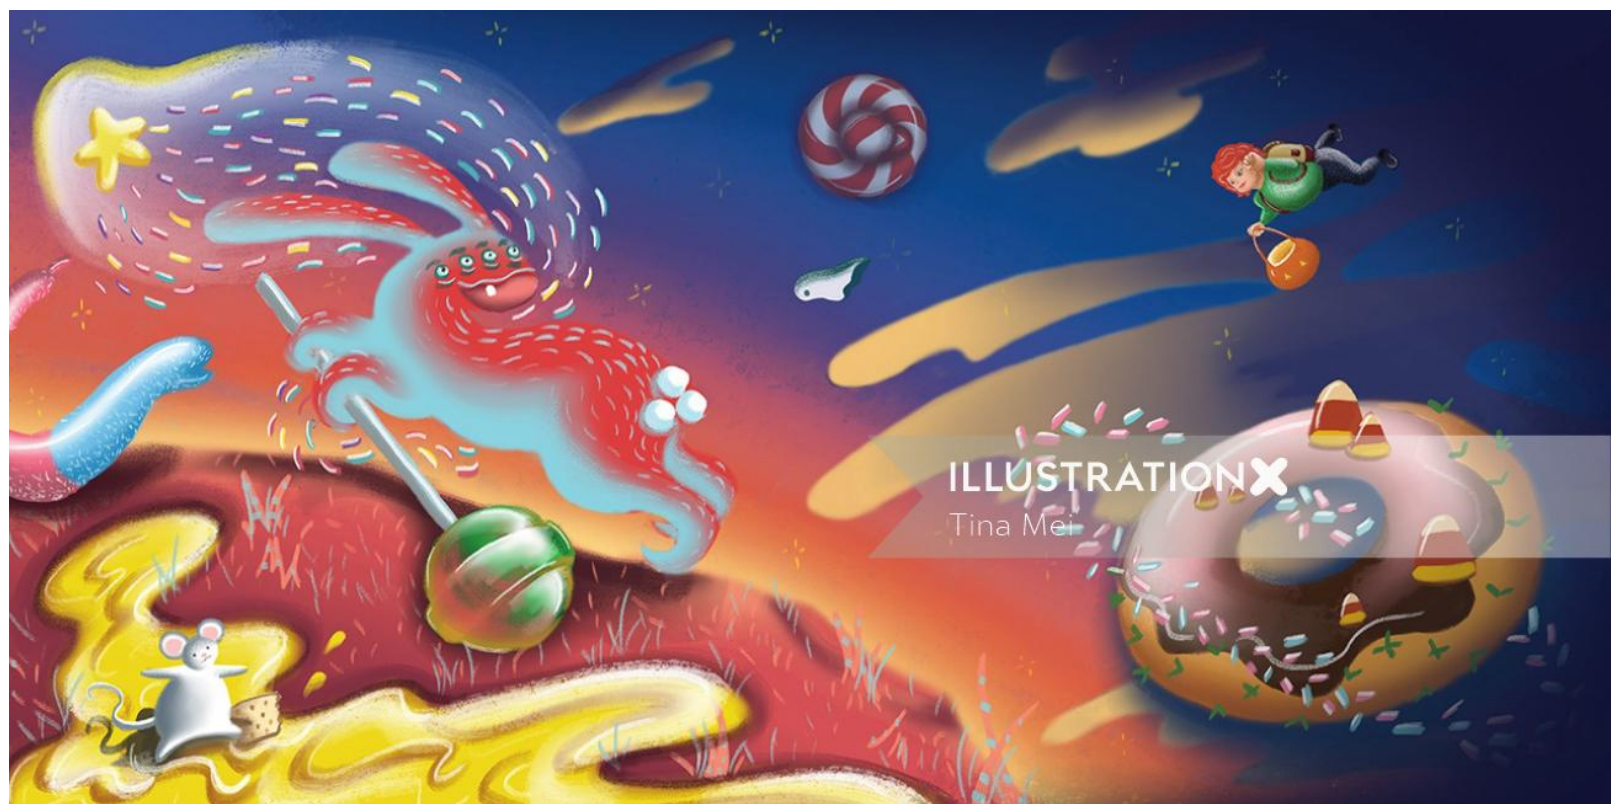

Tina Mei

www.illustrationx.com/br/TinaMei