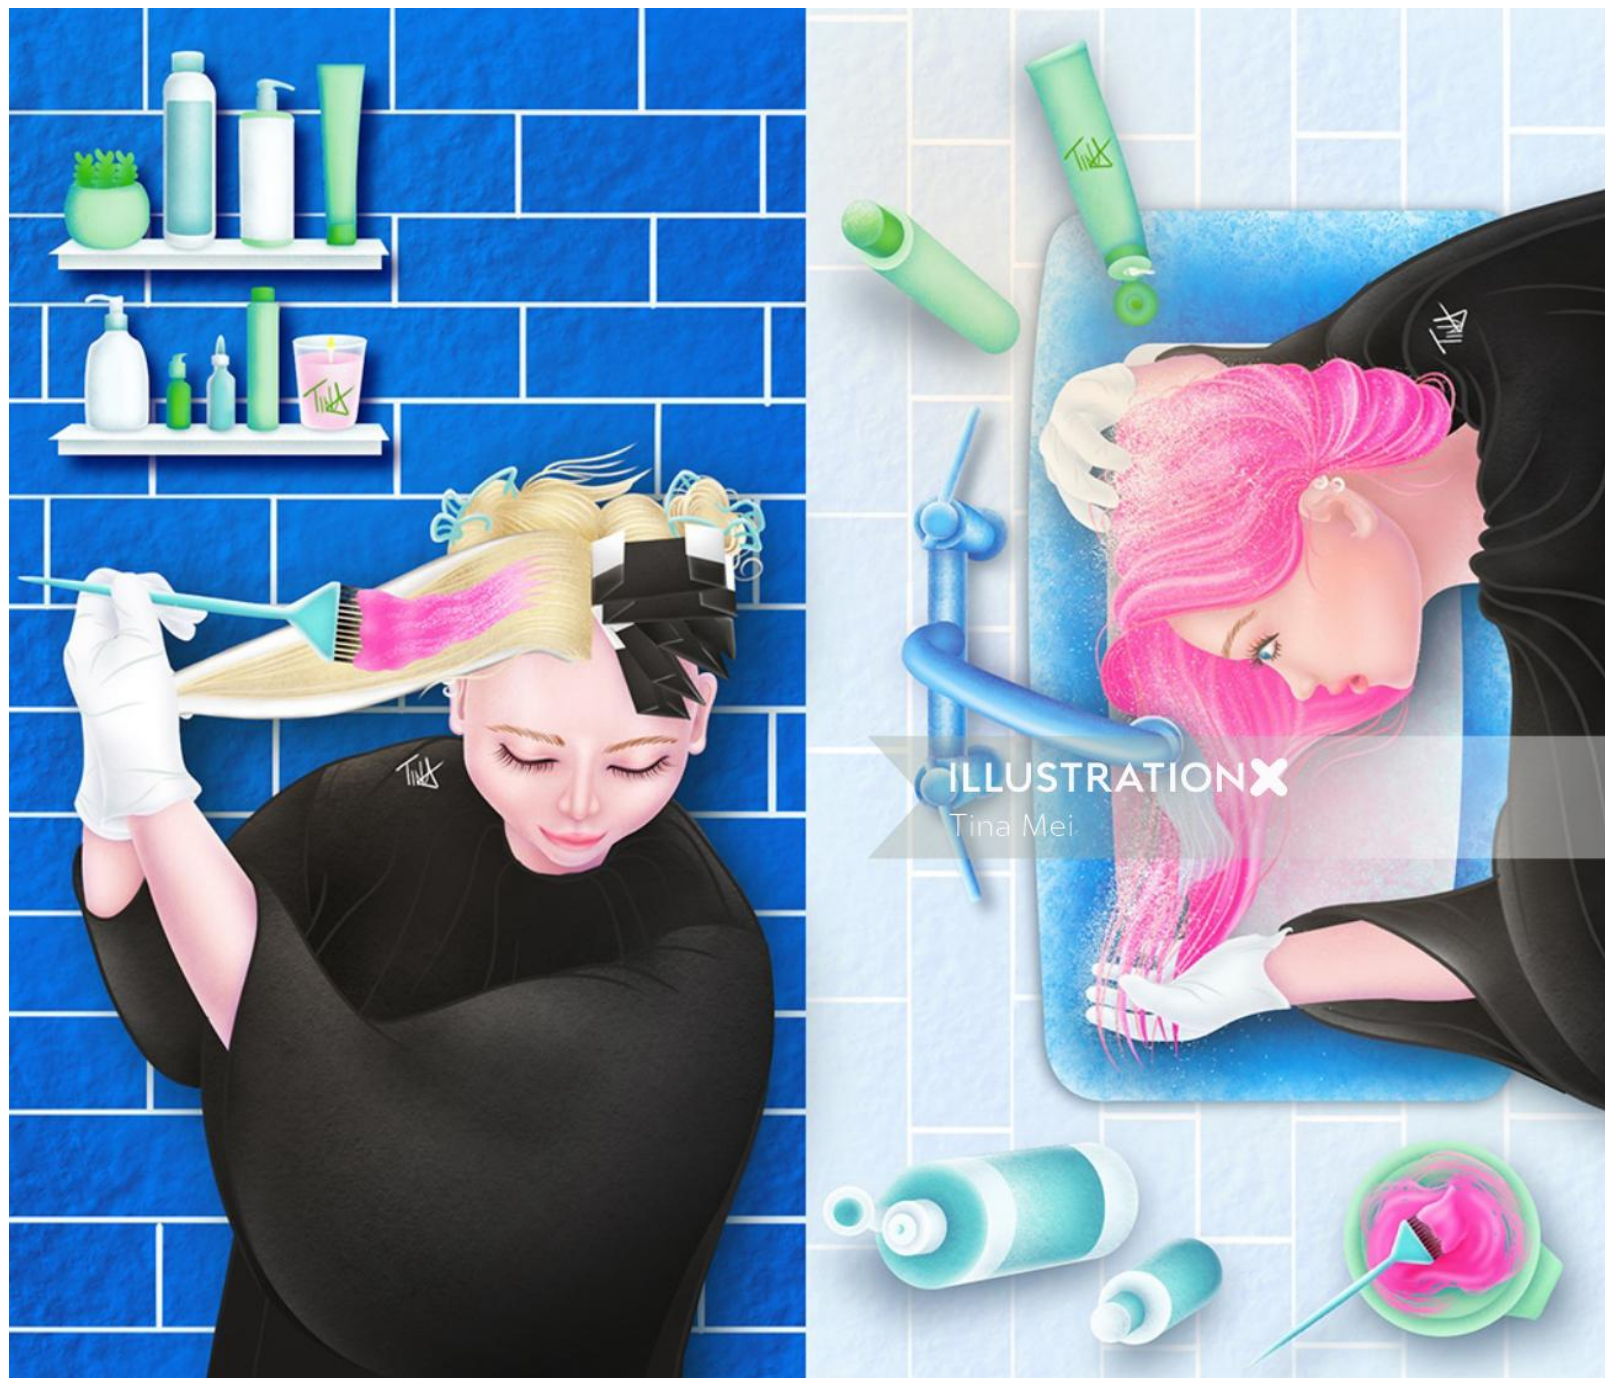

Tina Mei

www.illustrationx.com/fr/TinaMei