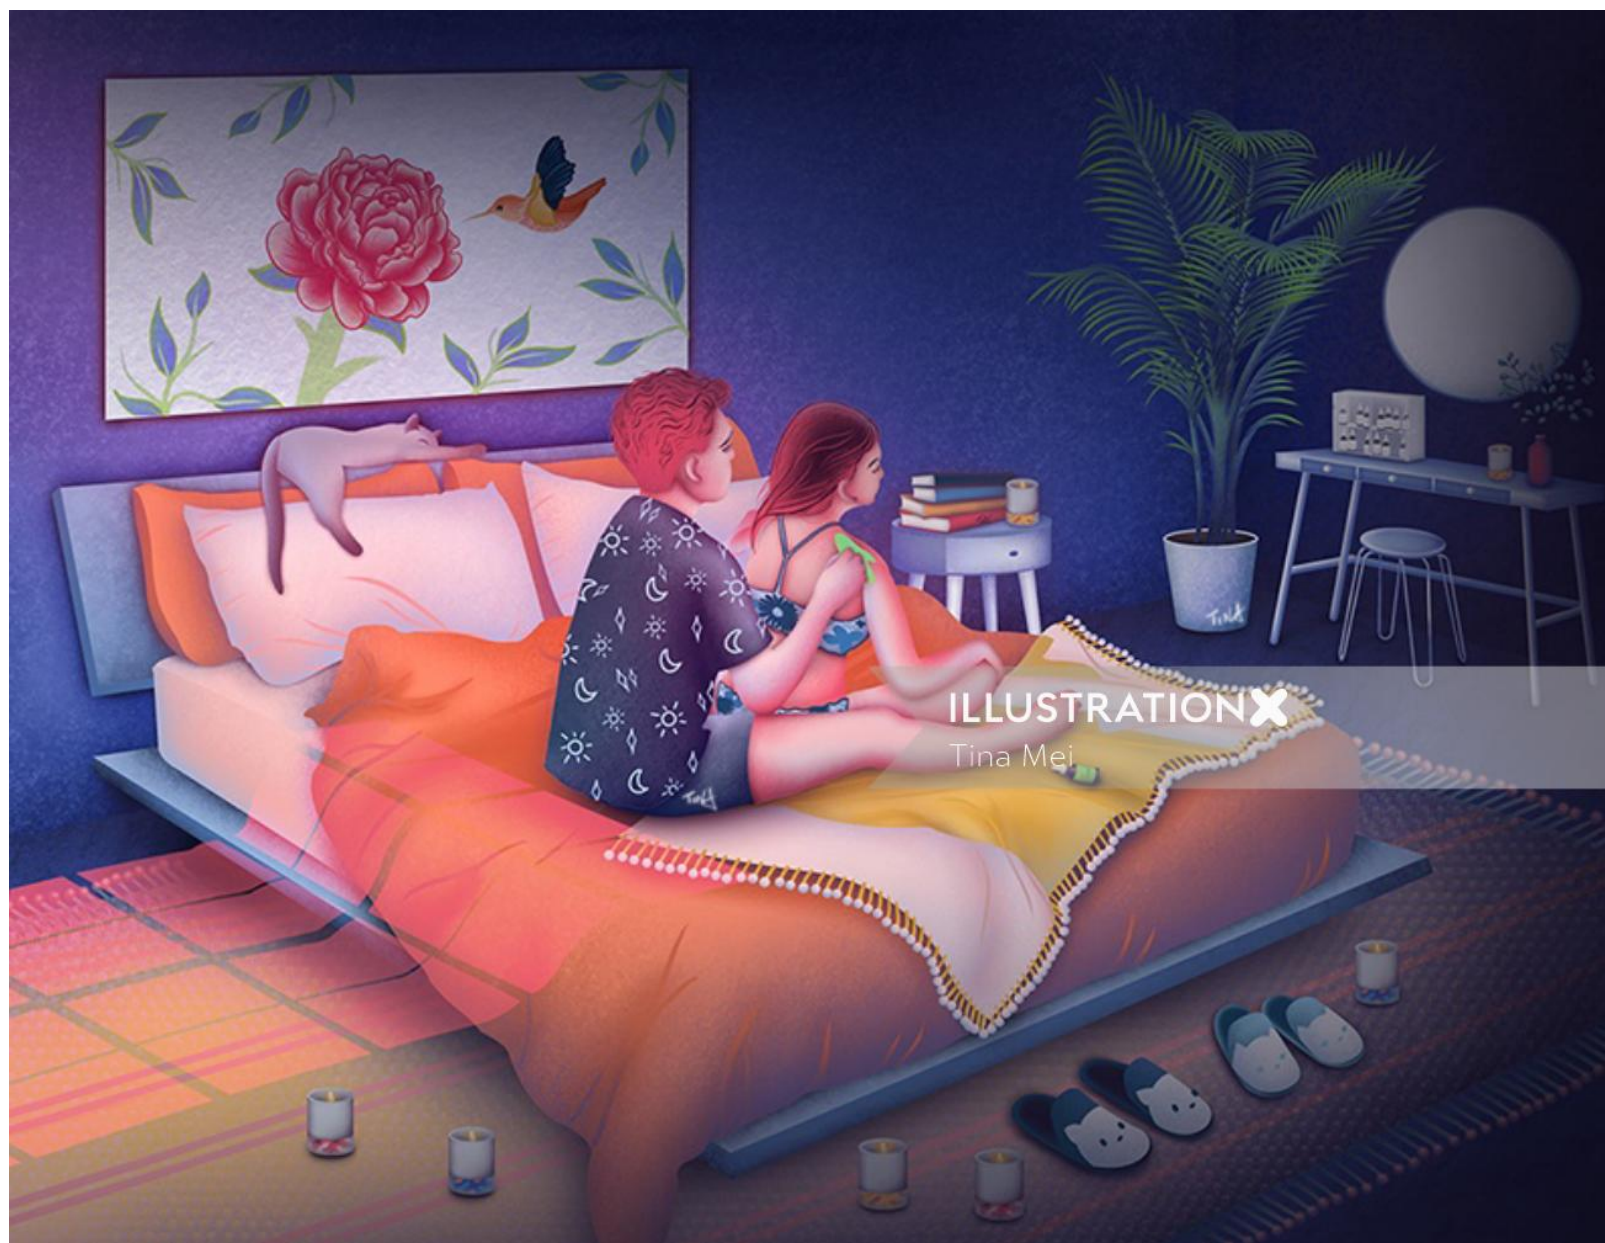

Tina Mei

www.illustrationx.com/fr/TinaMei