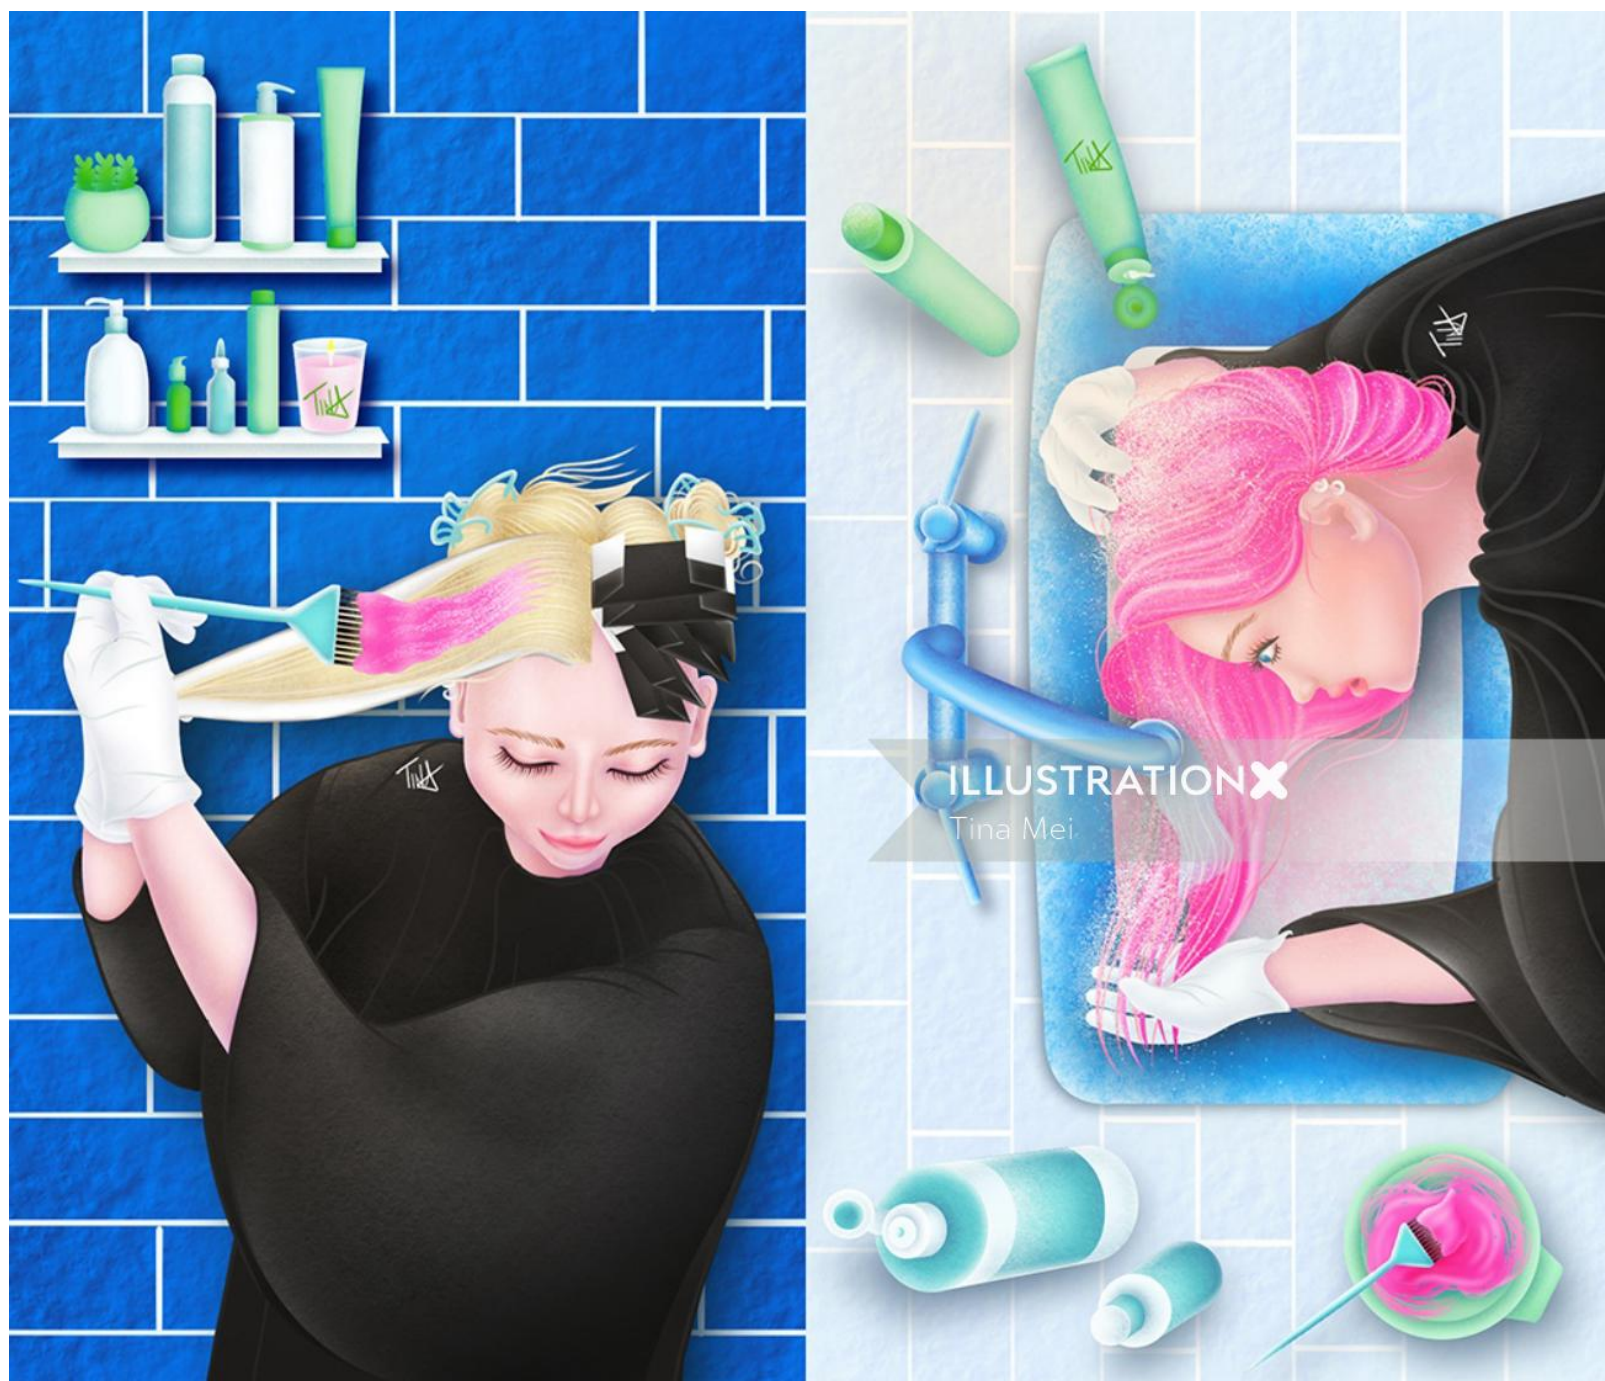

Tina Mei

www.illustrationx.com/sg/TinaMei