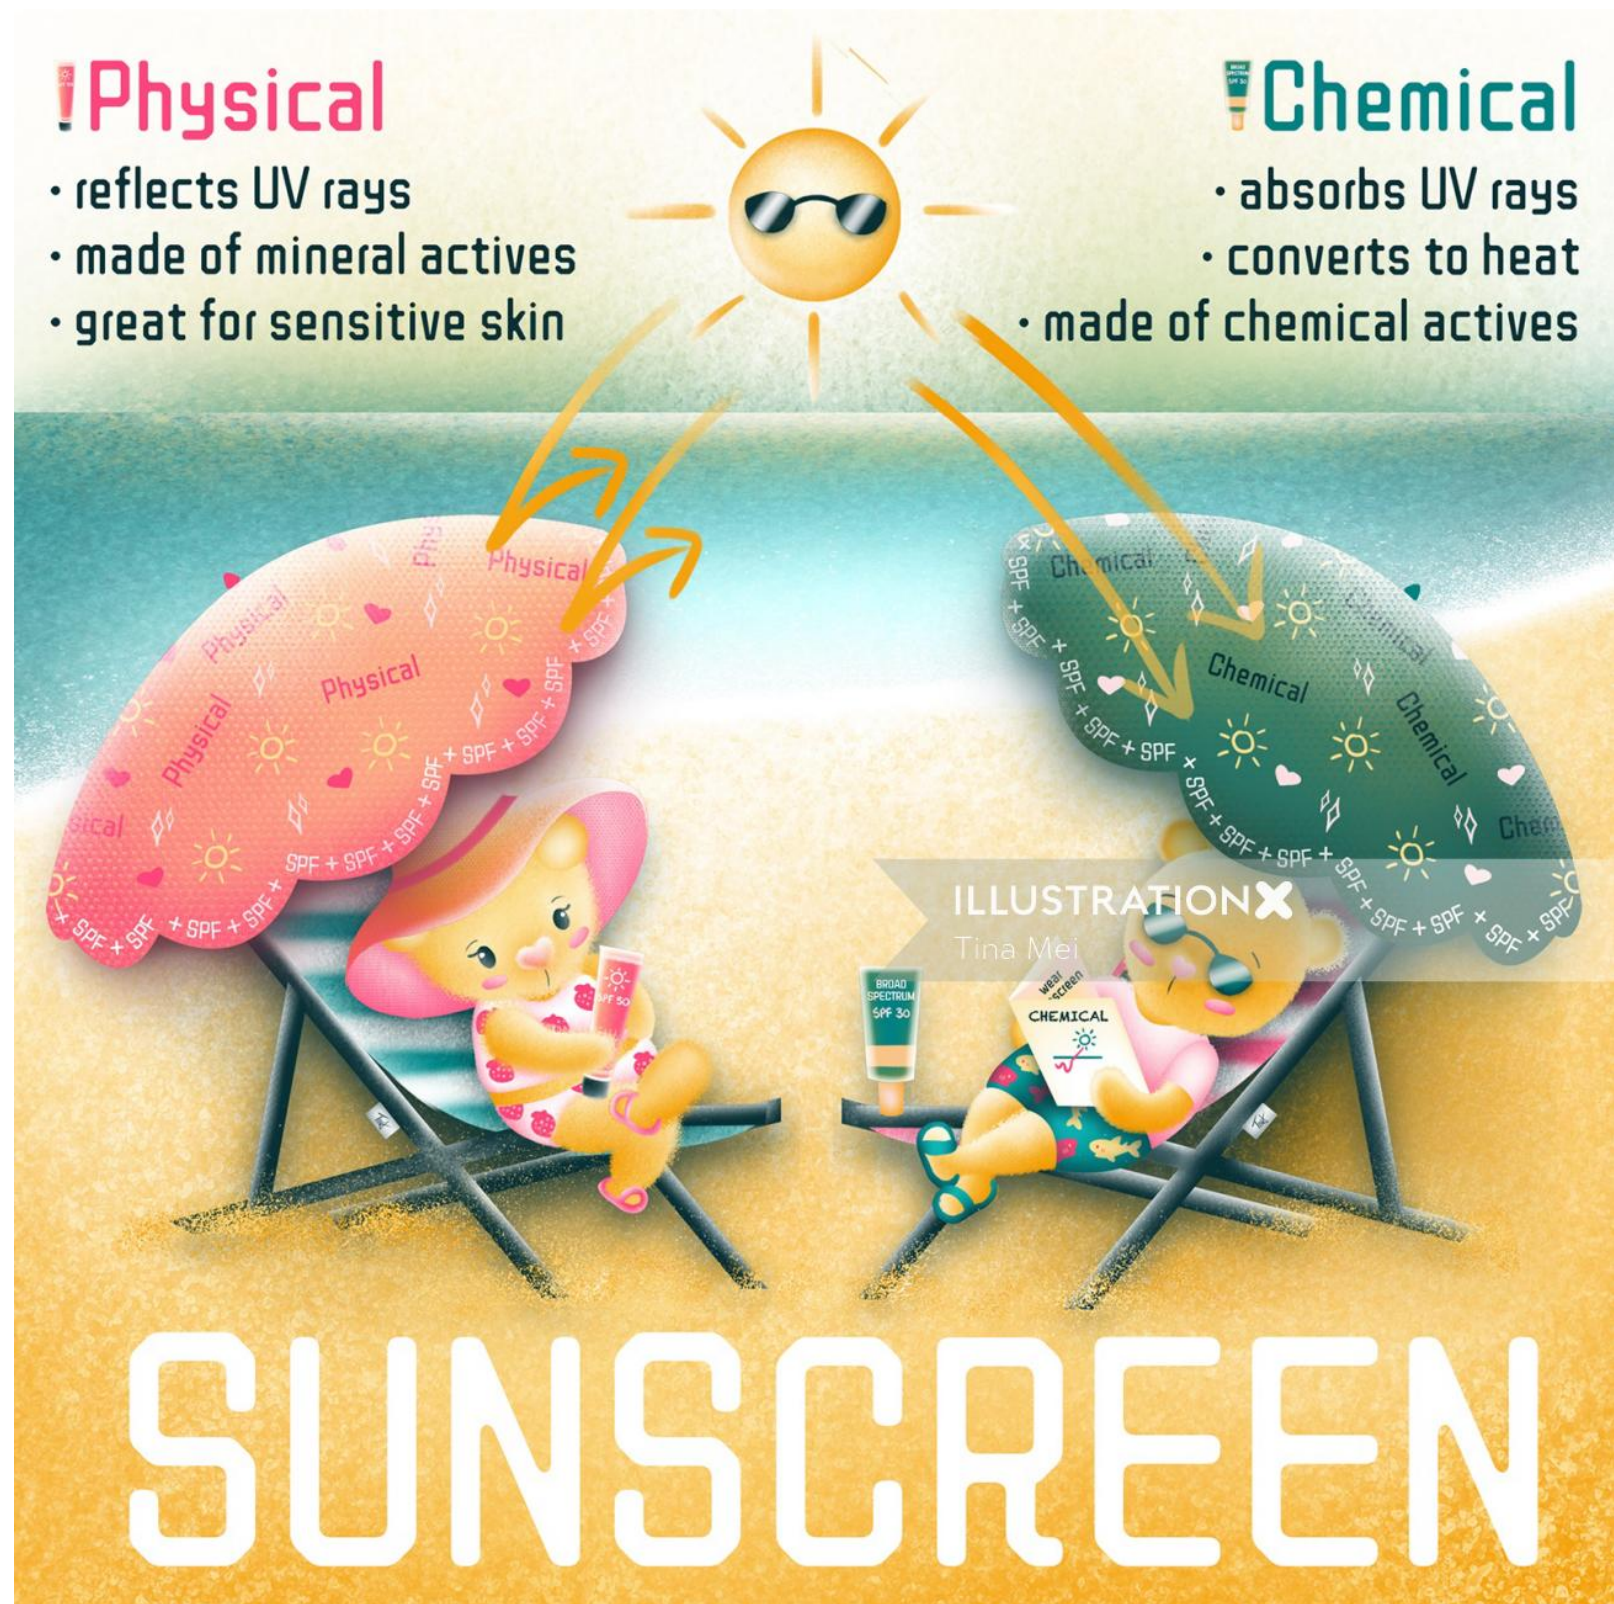

Tina Mei

www.illustrationx.com/sx/TinaMei