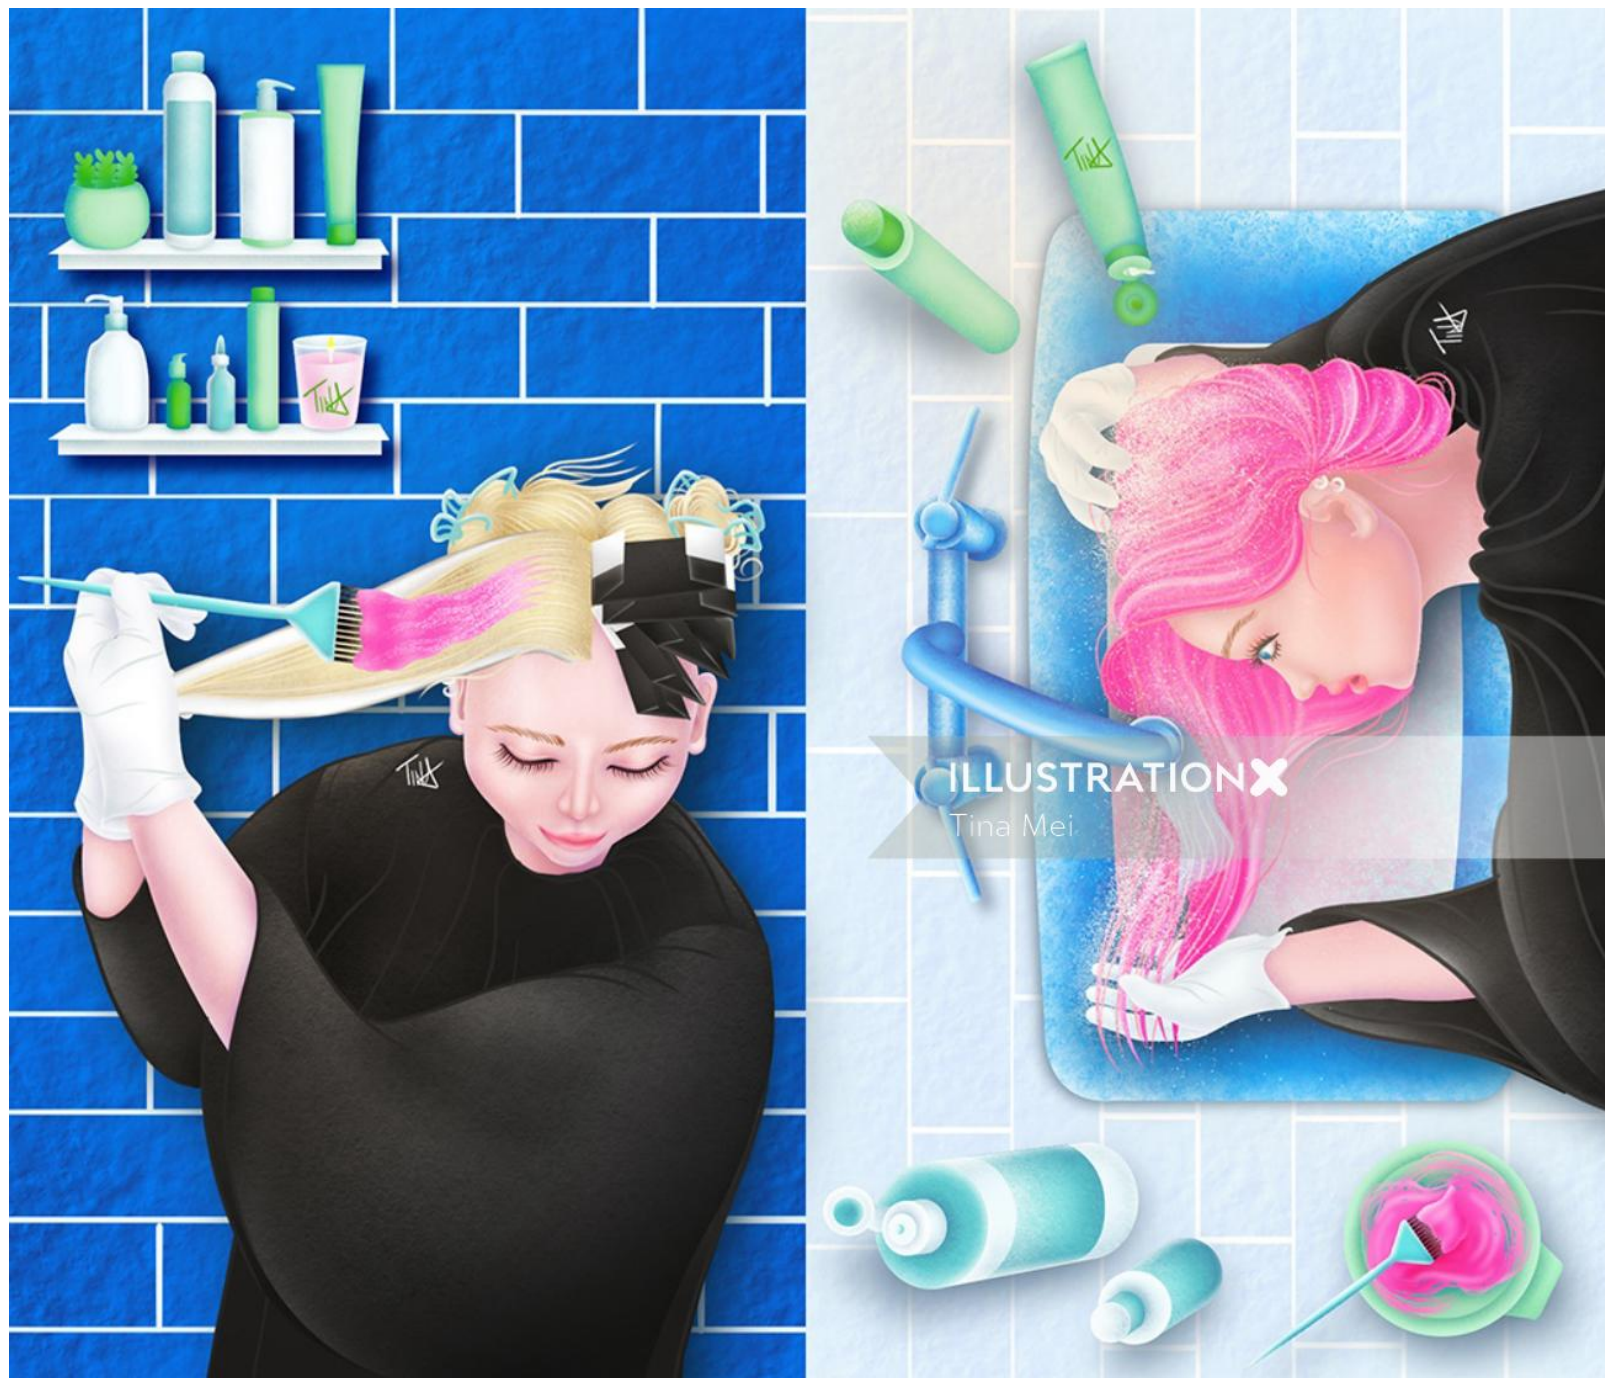

Tina Mei

www.illustrationx.com/sx/TinaMei