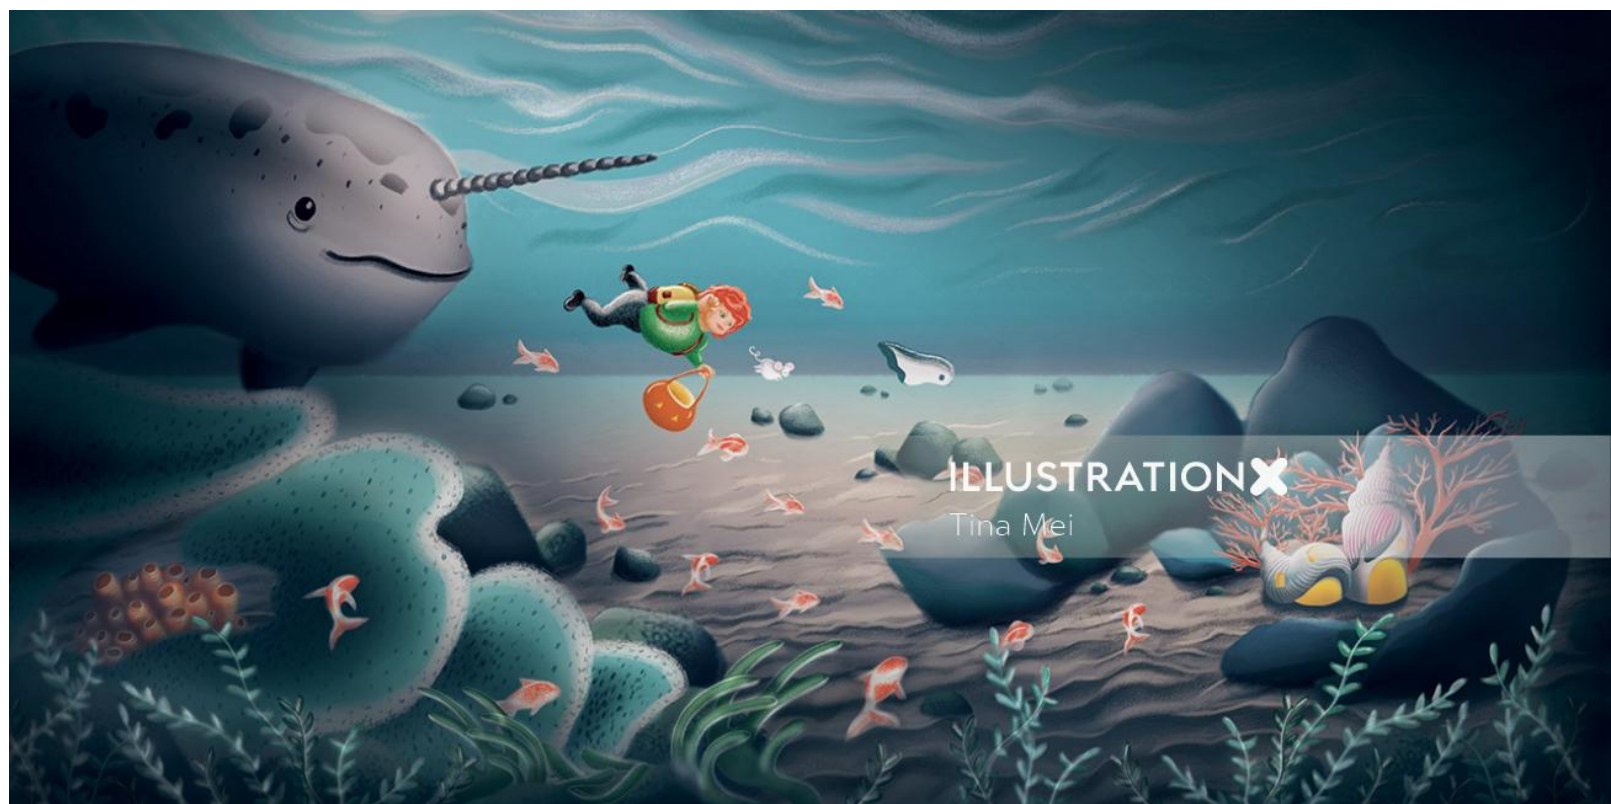

Tina Mei

www.illustrationx.com/sx/TinaMei