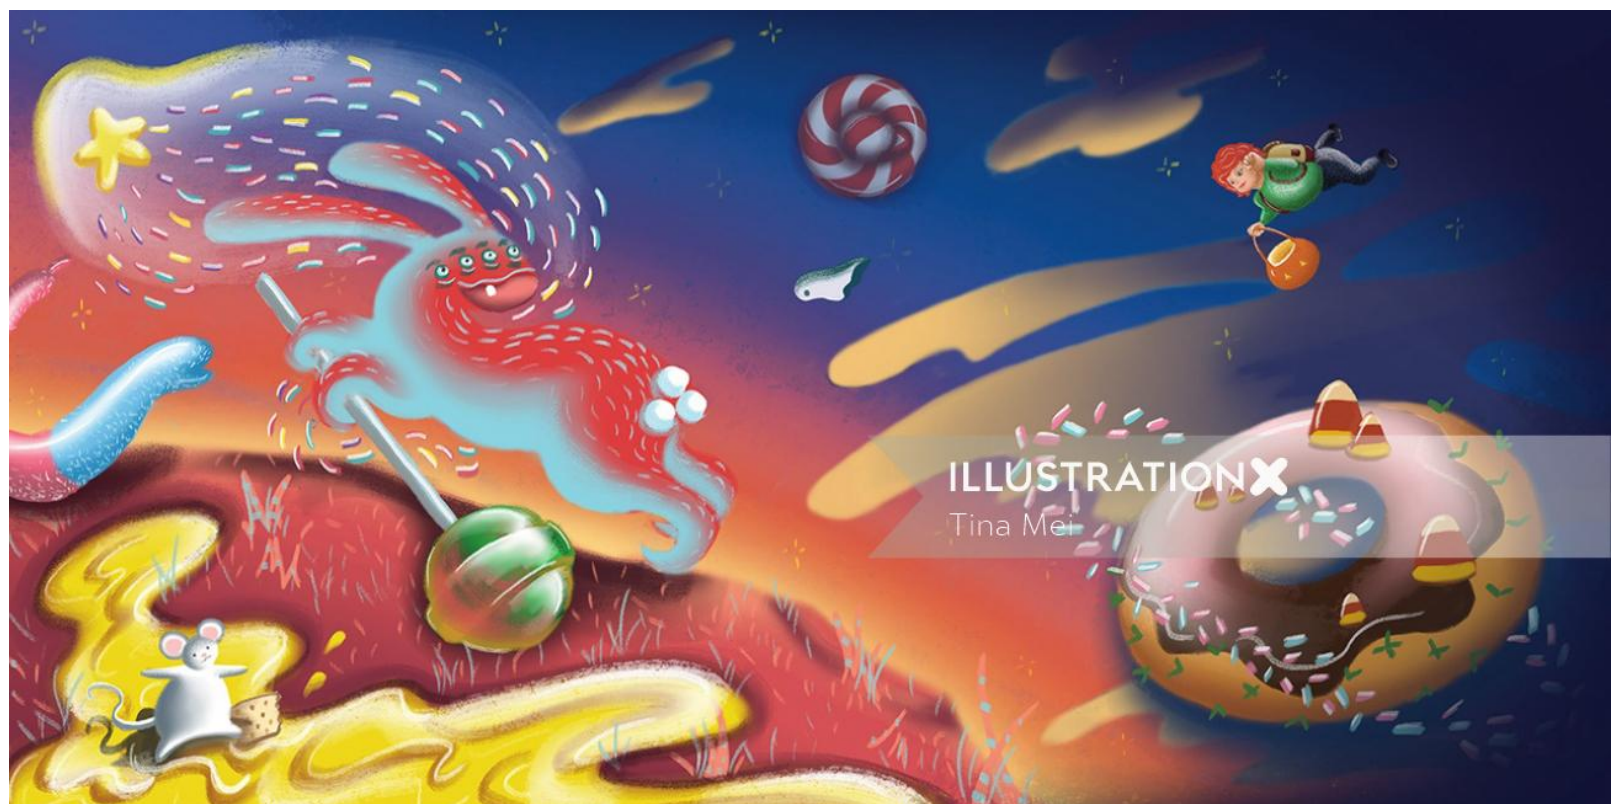

Tina Mei

www.illustrationx.com/sx/TinaMei