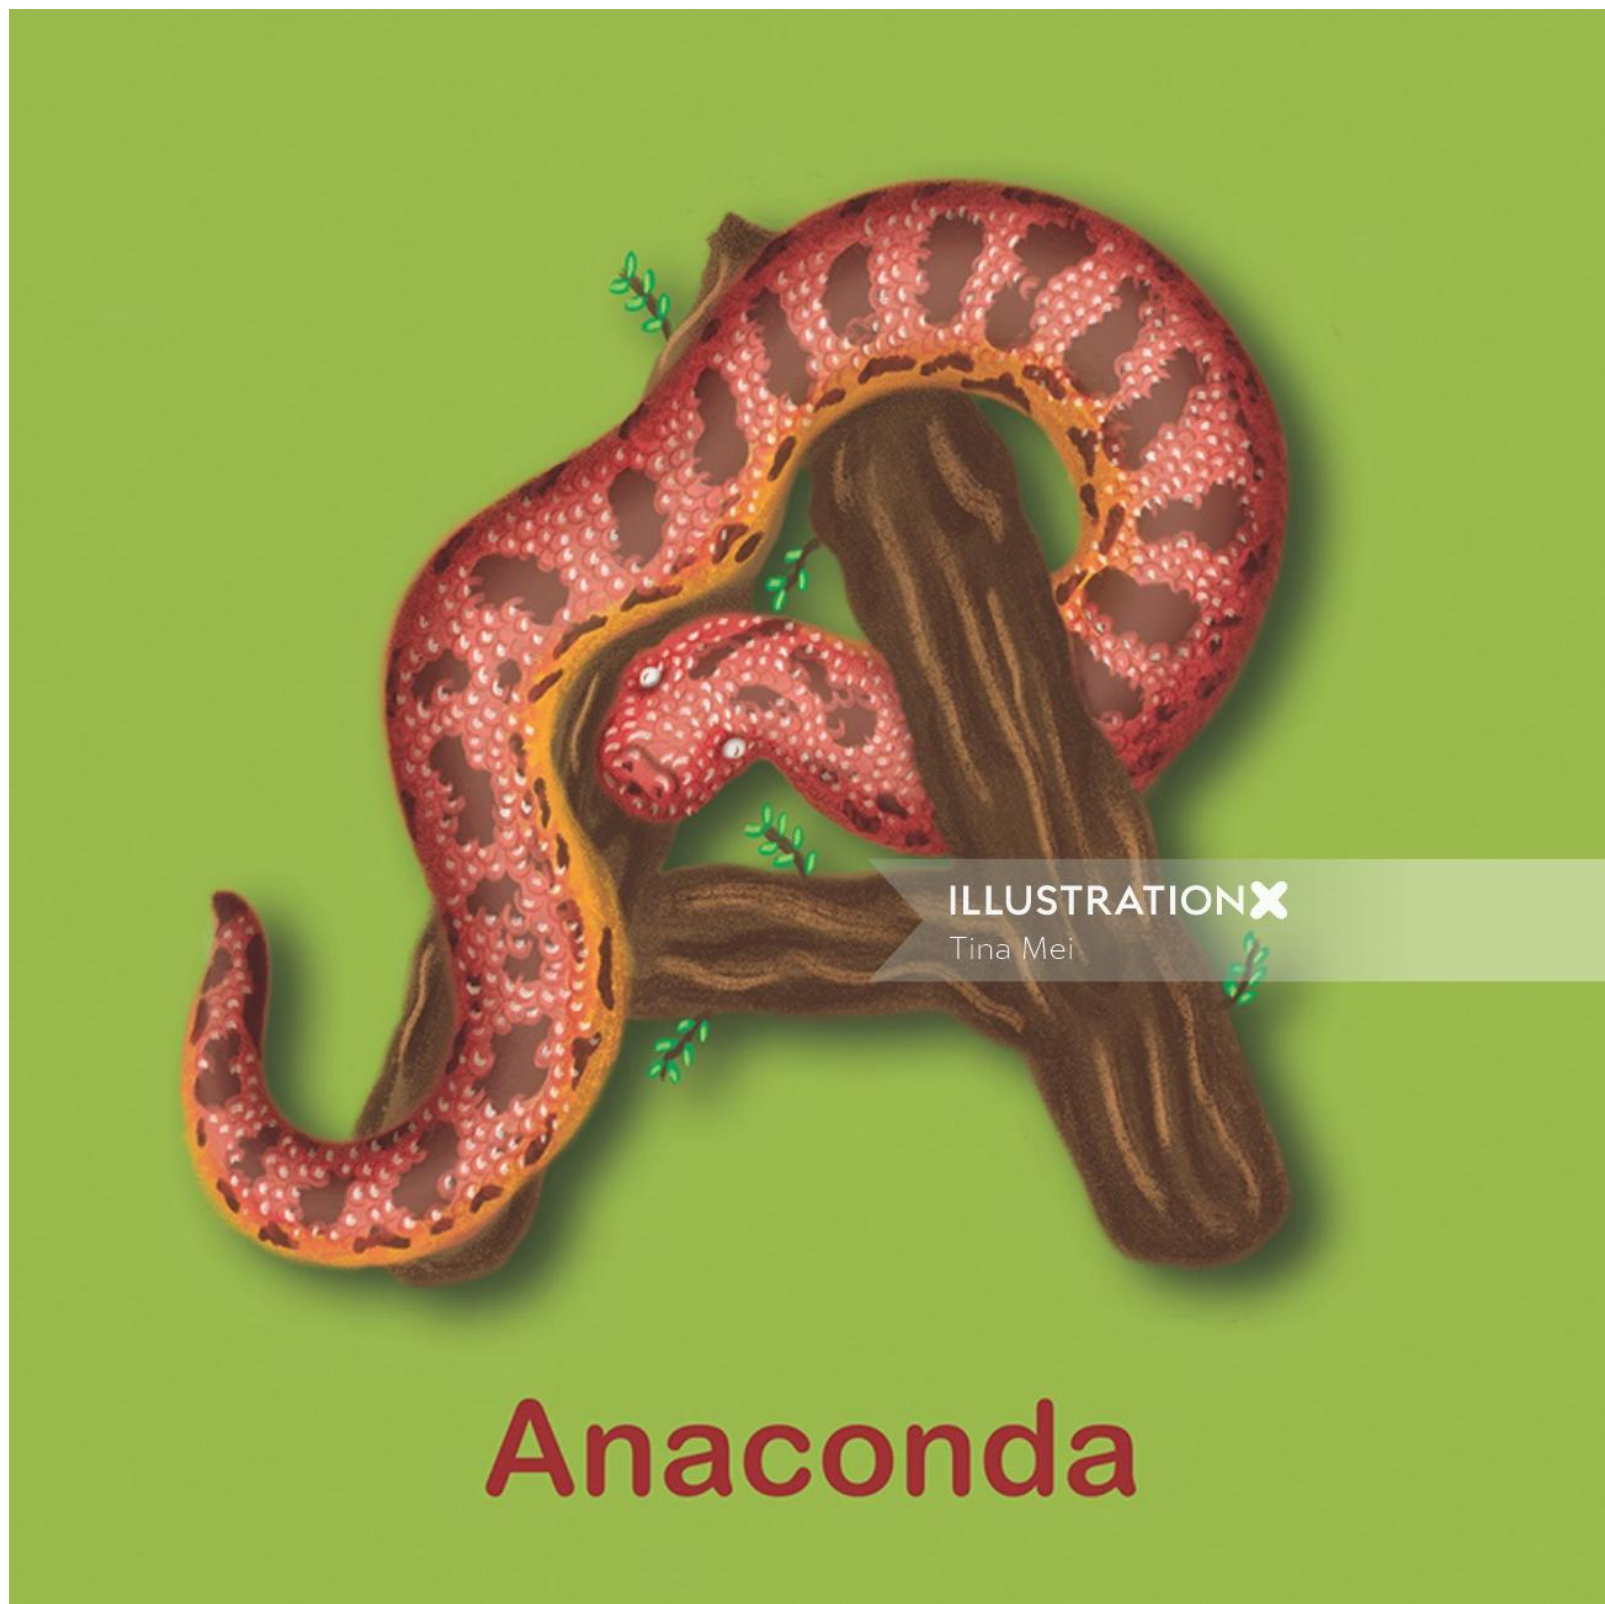

Tina Mei

www.illustrationx.com/sx/TinaMei