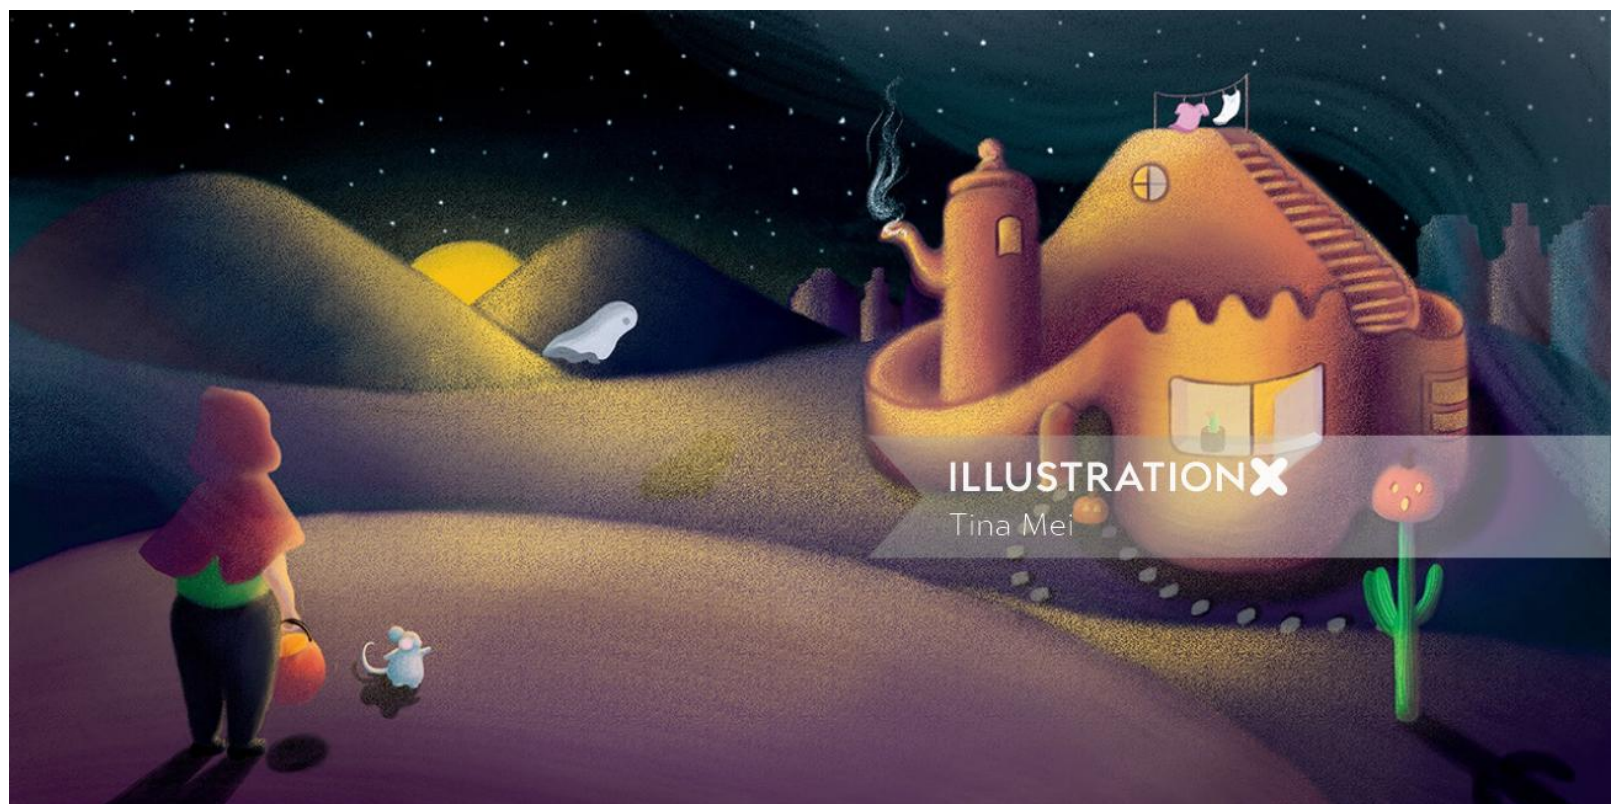

Tina Mei

www.illustrationx.com/sx/TinaMei