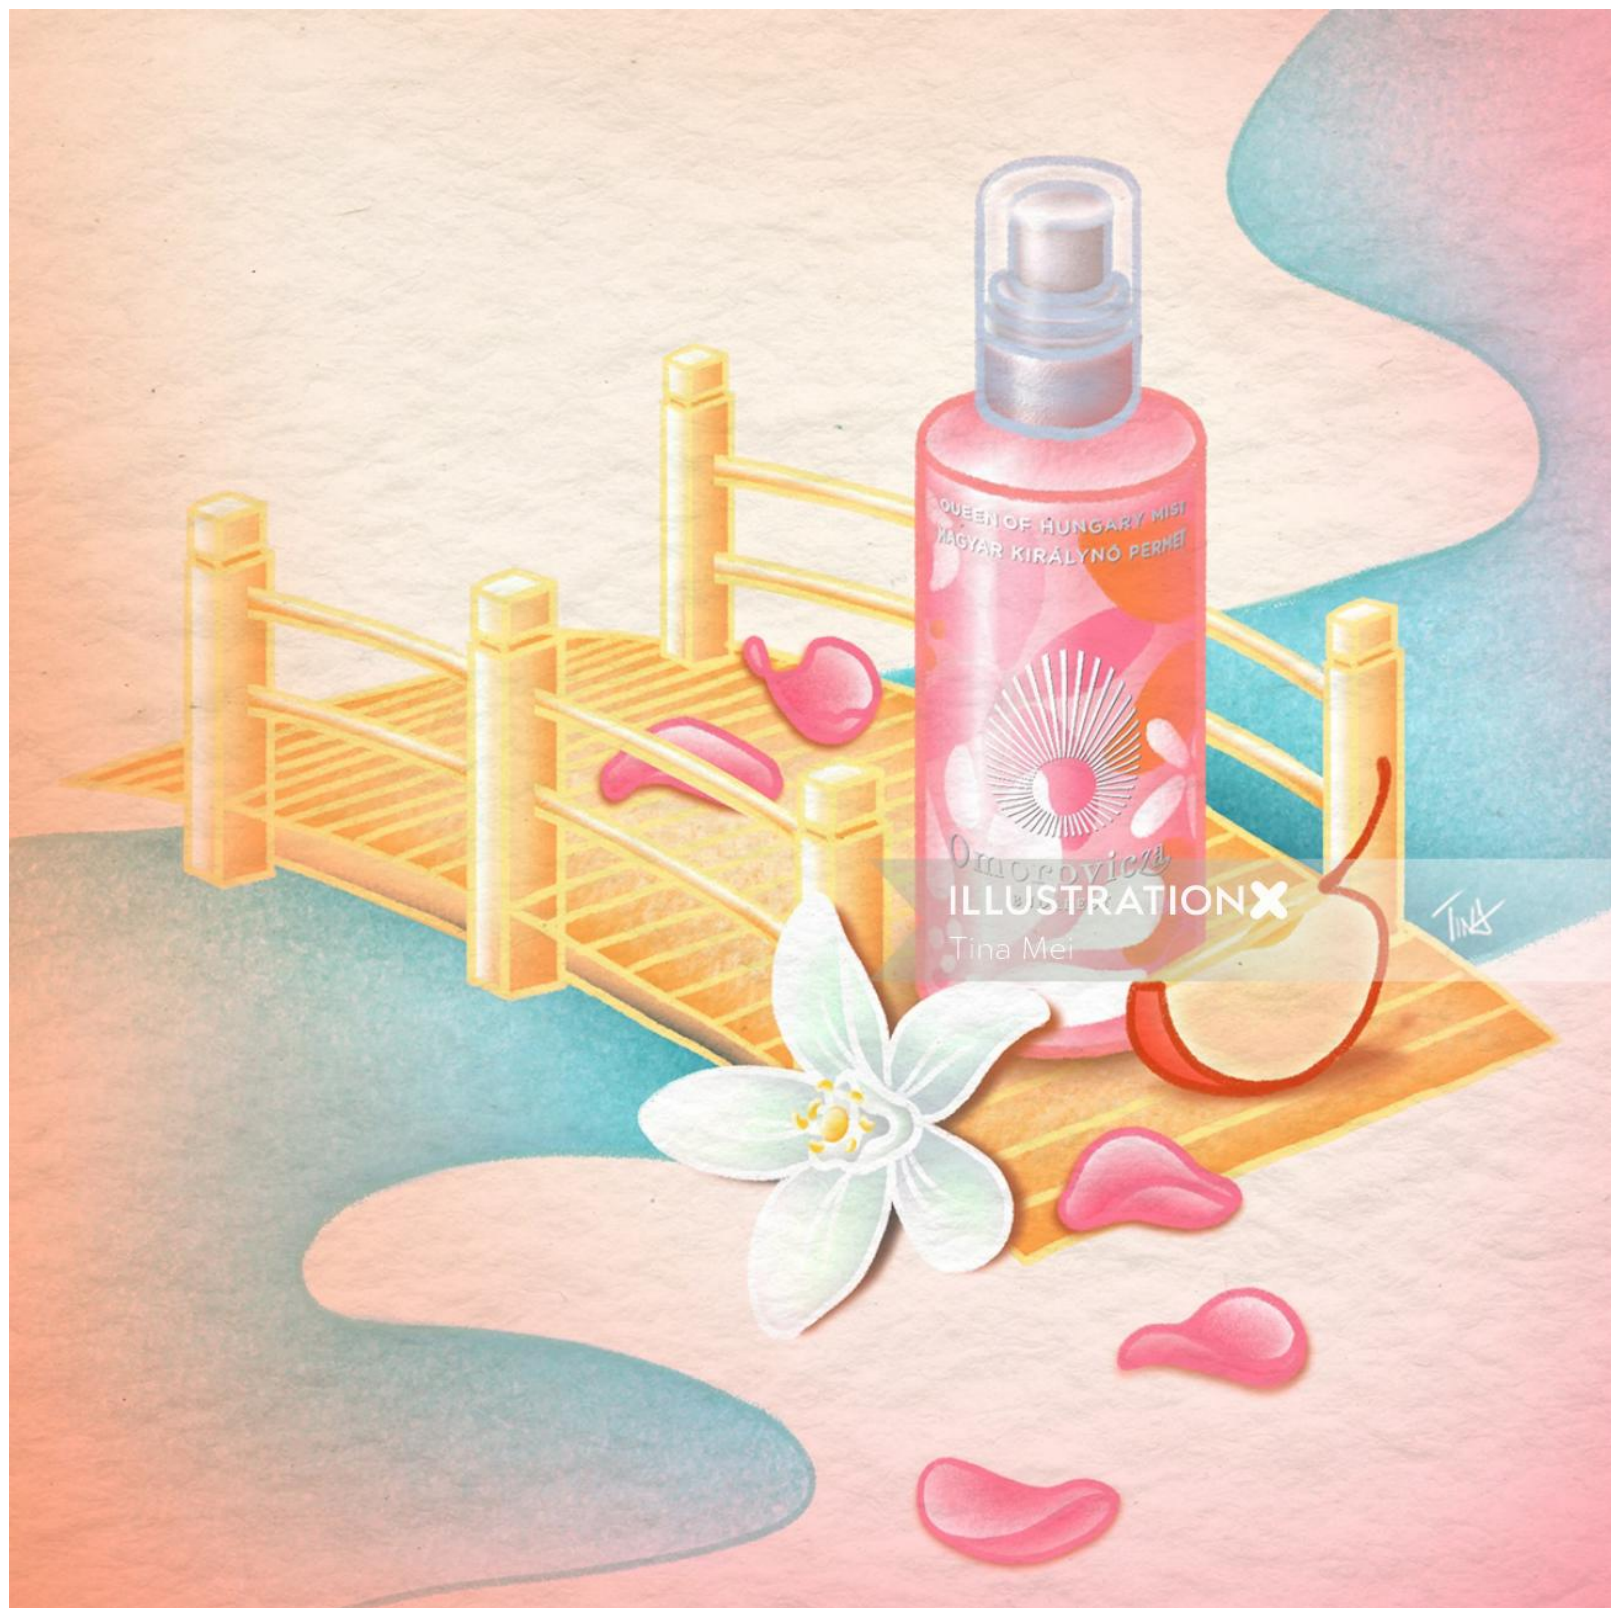

Tina Mei

www.illustrationx.com/sx/TinaMei