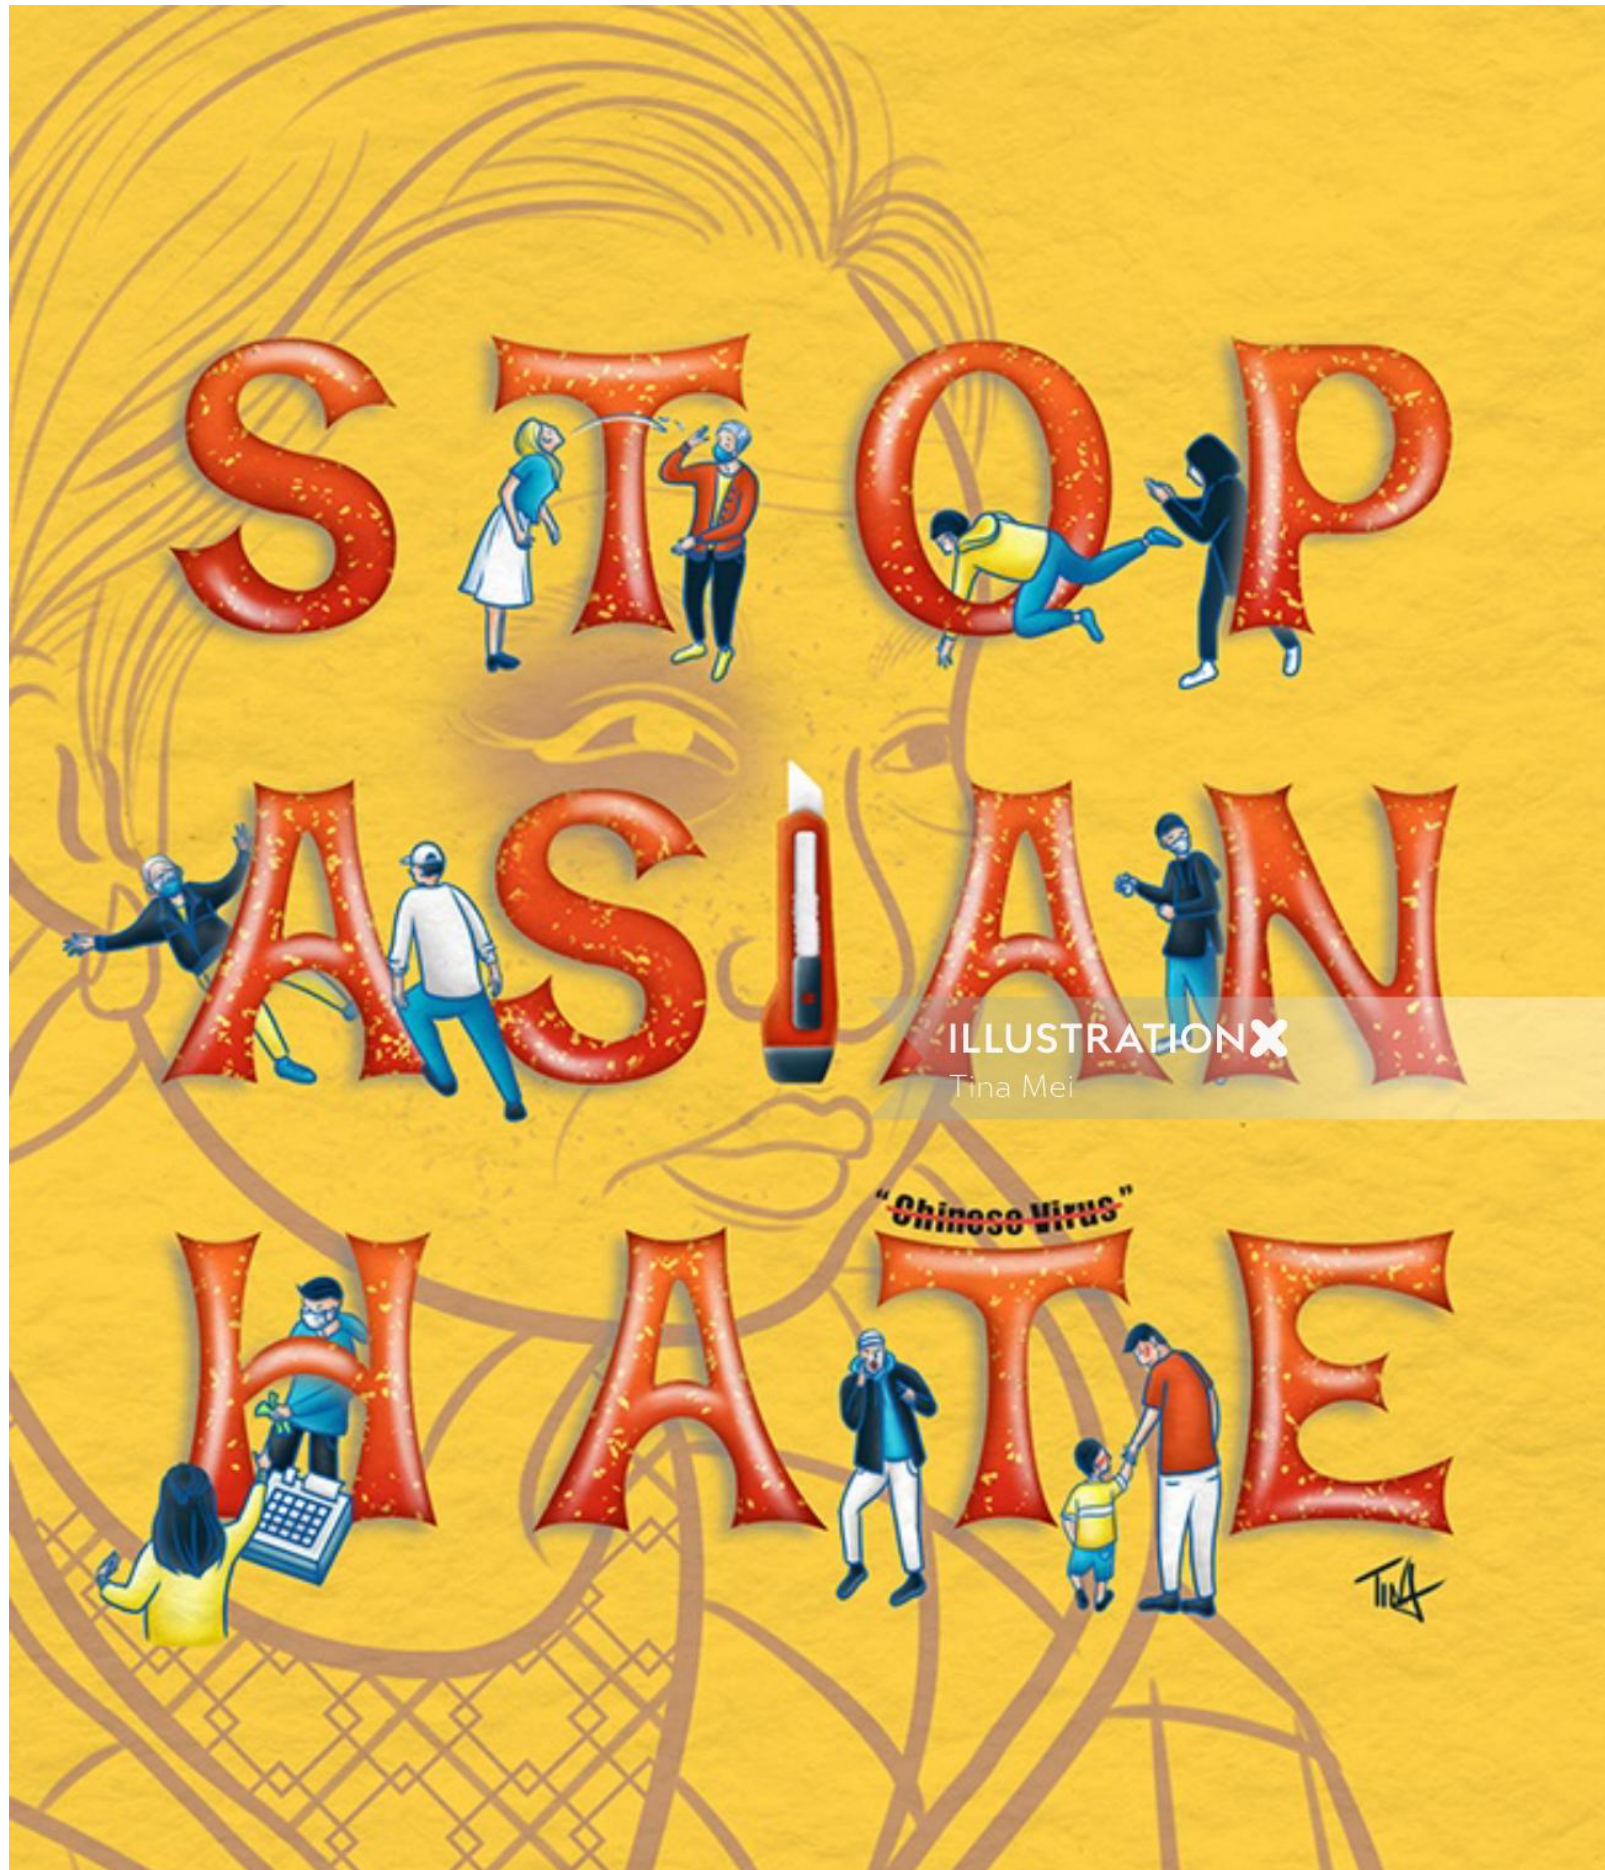

Tina Mei

www.illustrationx.com/sx/TinaMei

ILLUSTRATION X
Tina Mei