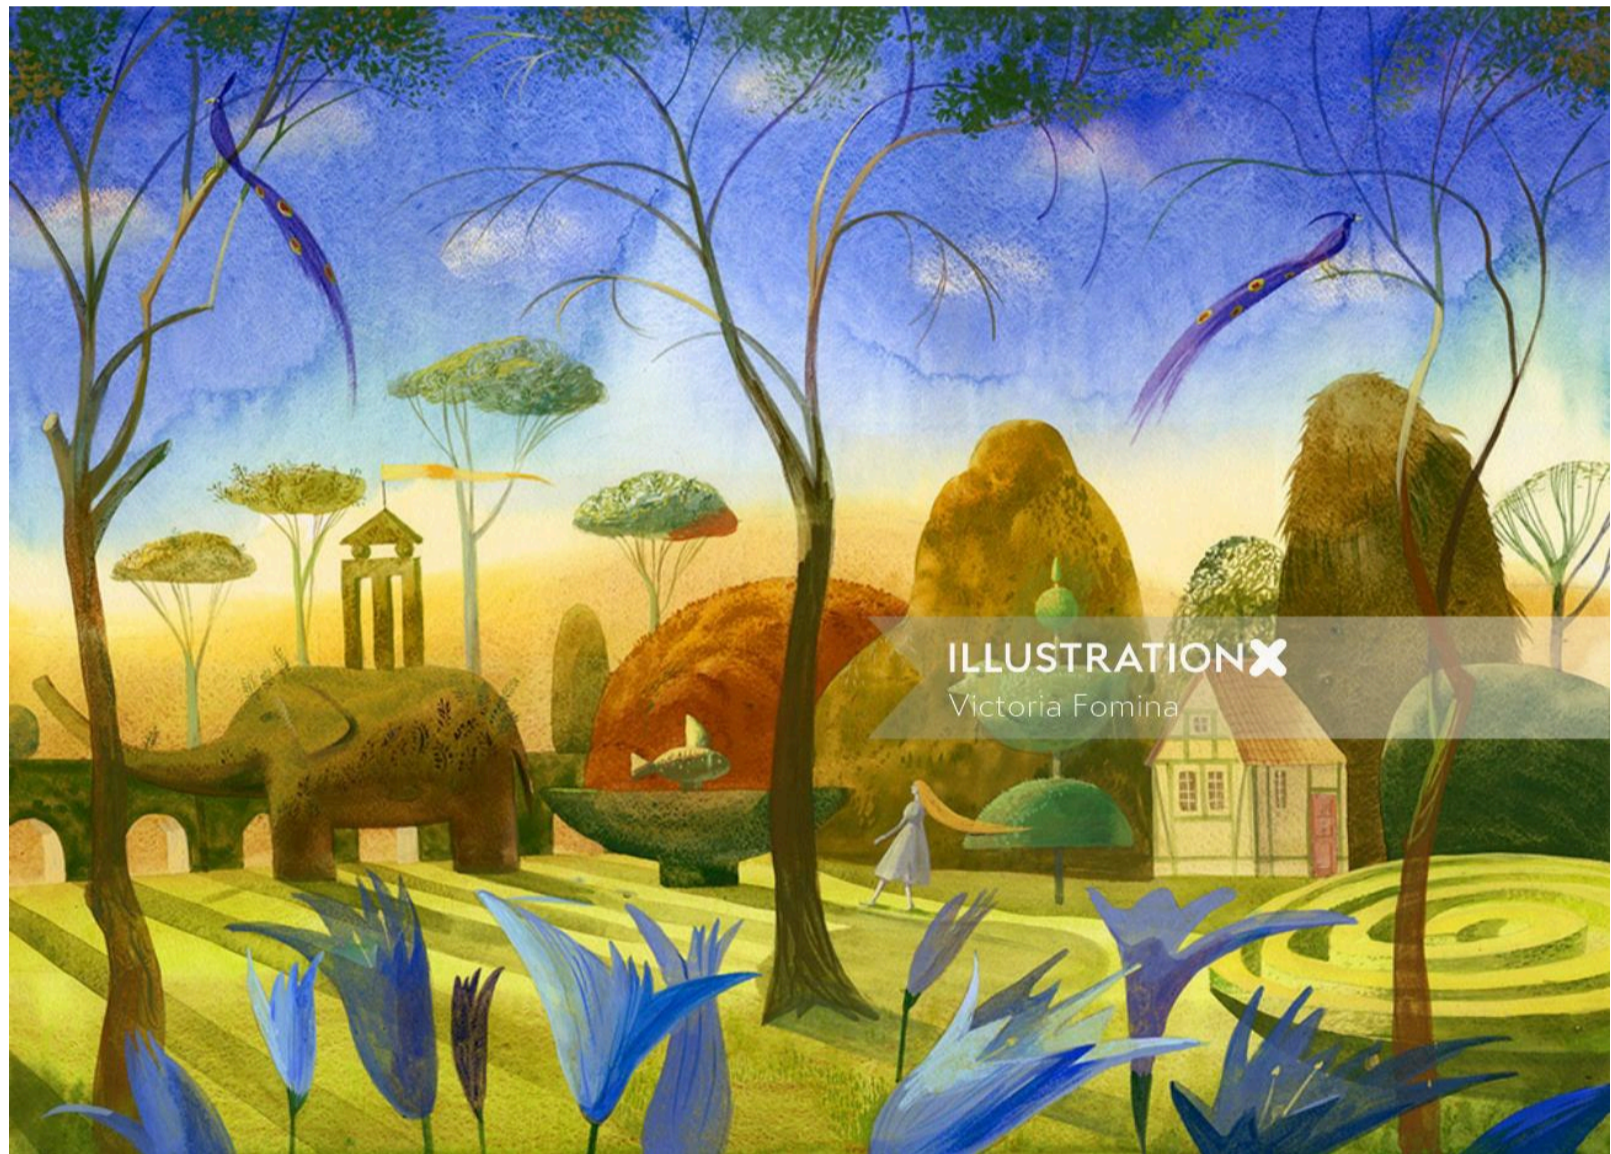

Victoria Fomina

www.illustrationx.com/ko/VictoriaFomina

ILLUSTRATION X
Victoria Fomina