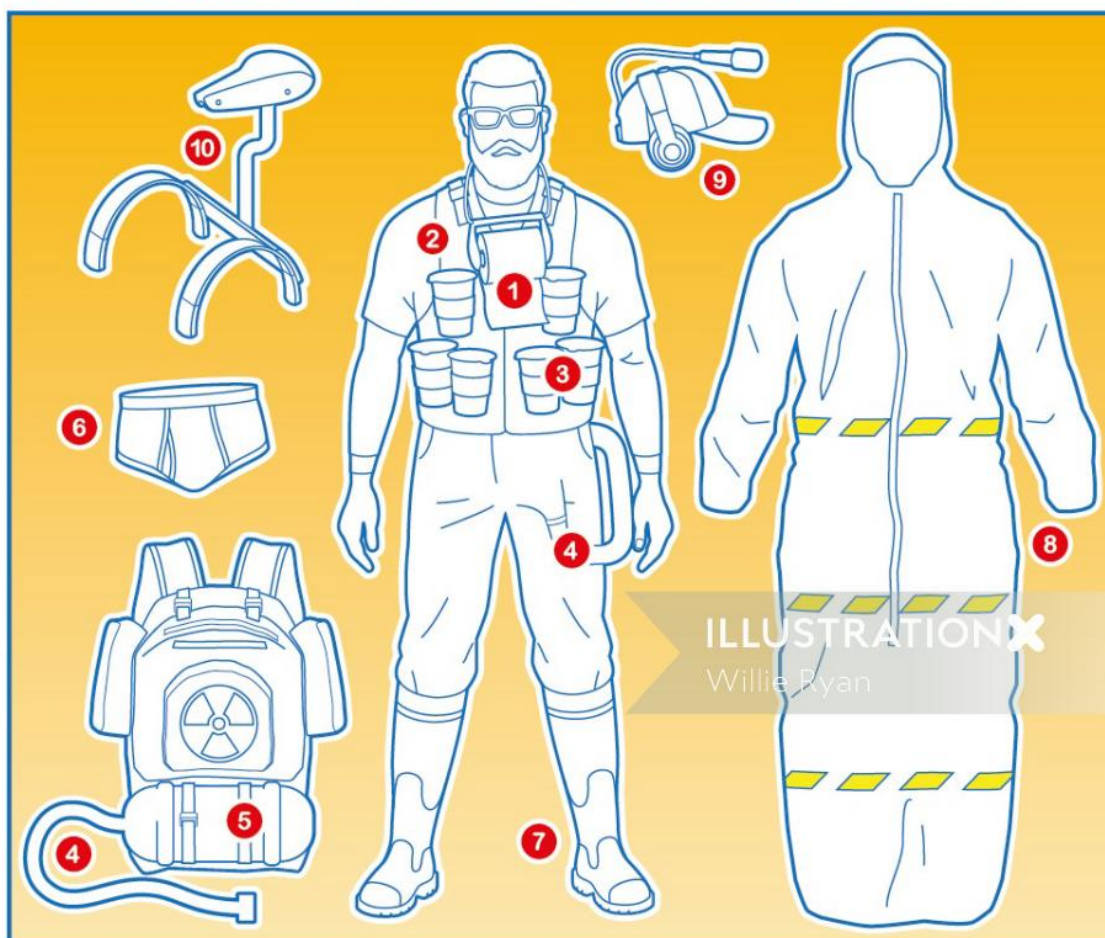

- | | |
|---|---|
| 1 - toilet roll - 3 sheets per visit | 6 - bio-degradable field pants x 5 |
| 2 - multipocket noodles and narcotics vest | 7 - antibacterial lined waste resistant boots |
| 3 - four day instant noodle supply | 8 - hazchem sleep pouch faeces resistant to 1.5m |
| 4 - waste pipe feed to reservoir tank | 9 - directional microphone cap with built in headphones |
| 5 - charcoal filtered disposable waste-tank | 10 - girl-on-shoulder frame - sway proof with soft saddle |